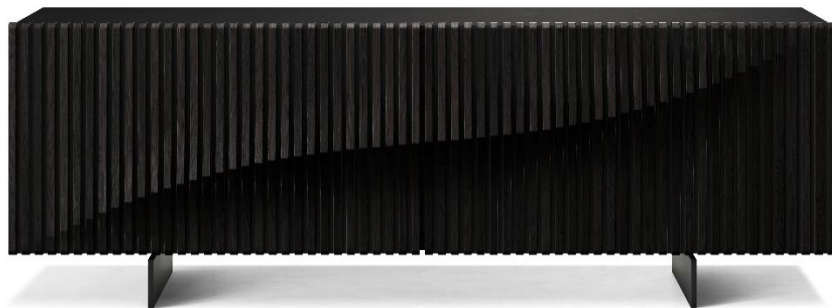

A wooden version of the iconic Speed Up sideboard designed by Sacha Lakic in 2005. This time, the wavy façade is created by 64 solid oak slats, all different and manually assembled on a black or white structure. The three-dimensional rhythm created by this craftsmanship is spectacular!

# SPEED UP BOIS

rochebobois  
PARIS

design Sacha LAKIC

Alezan

Naturel

Noir charbon

Bruyère

**Buffet – Sideboard - Aparador**

## SPD36 – Buffet

Buffet avec corpus en panneaux de MDF laqué Noir ou Blanc, 2 portes coulissantes coplanaires en relief réalisées en lattes de chêne massif (4 teintes). Un tiroir intérieur, et une tablette en verre ép.8mm. Piétement en acier laqué époxy.

## SPD36 – Sideboard

Sideboard with body in black or white lacquered MDF panels, 2 coplanar sliding doors in relief made of solid oak slats (4 colors).

One interior drawer, and one 8mm thick glass shelf. Epoxy lacquered steel base.