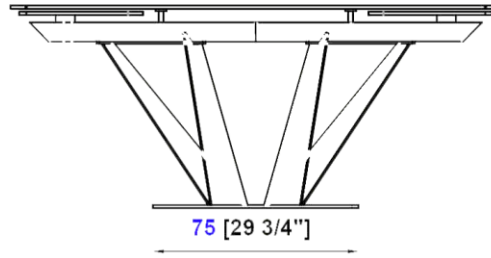

design Andrea CASATI

rochebobo
PARIS

260/280/300 [102 1/4"-110 1/4"-118"]

100 [39 1/4"]

180/200/220 [70 3/4"-78 3/4"-86 1/2"]

100 [39 1/4"]

75 [29 1/2"]

75 [29 3/4"]