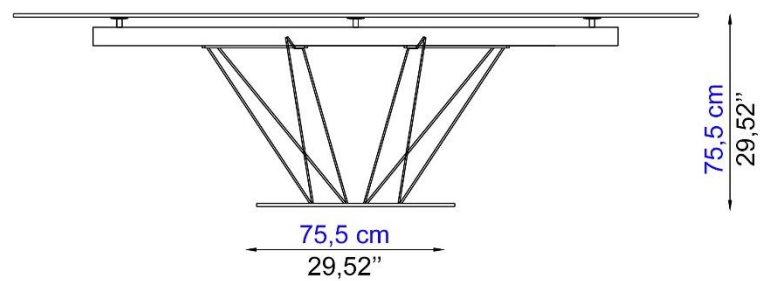

Collection ALLIAGE

Ovale Fixe - Oval Fixed - Oval Fija

sign Andrea CASATI

rochebobois
PARIS