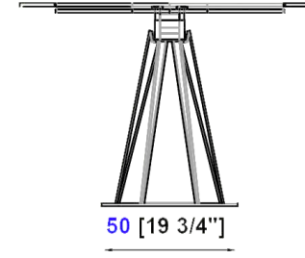

design Andrea CASATI

rochebobo
PARIS

260/280/300 [102 1/4"-110 1/4"-118"]

100 [39 1/4"]

180/200/220 [70 3/4"-78 3/4"-86 1/2"]

100 [39 1/4"]

75 [29 1/2"]

75 [29 3/4"]

75 [29 3/4"]

50 [19 3/4"]

Collection ALLIAGE Rectangulaire Fixe - Rectangular Fixed - Rectangular Fija

design Andrea CASATI

rochebobo
PARIS

Collection ALLIAGE Rectangulaire - Rectangular - Rectangular

design Andrea CASATI