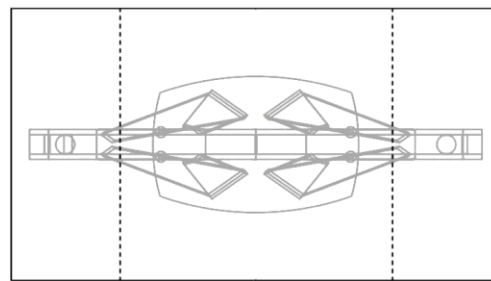

design Andrea CASATI

rochebobo
PARIS

260/280/300 [102 1/4"-110 1/4"-118"]

100 [39 1/4"]

180/200/220 [70 3/4"-78 3/4"-86 1/2"]

100 [39 1/4"]

75 [29 1/2"]

75 [29 3/4"]