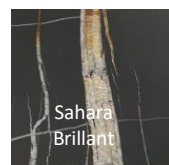

Marmi

finitions brillantes - glossy finishes
Acabados brillantes