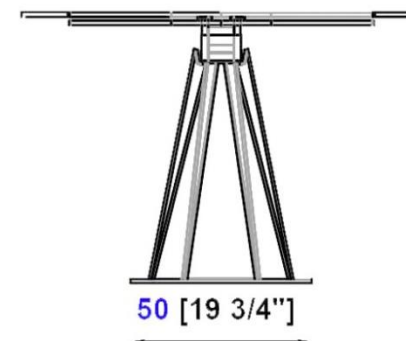

design Andrea CASATI

rochebobo
PARIS

260/280/300 [102 1/4"-110 1/4"-118"]

100 [39 1/4"]

180/200/220 [70 3/4"-78 3/4"-86 1/2"]

100 [39 1/4"]

75 [29 1/2"]

75 [29 3/4"]

75 [29 3/4"]

50 [19 3/4"]

Collection ALLIAGE Rectangulaire Fixe - Rectangular Fixed - Rectangular Fija

design Andrea CASATI

rochebobo
PARIS

Collection ALLIAGE Rectangulaire - Rectangular - Rectangular

design Andrea CASATI