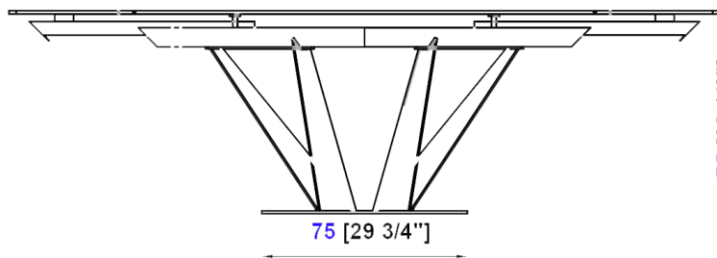

design Andrea CASATI

rochebobo
PARIS

260/280/300 [102 1/4"-110 1/4"-118"]

100 [39 1/4"]

180/200/220 [70 3/4"-78 3/4"-86 1/2"]

100 [39 1/4"]

75 [29 1/2"]

75 [29 3/4"]