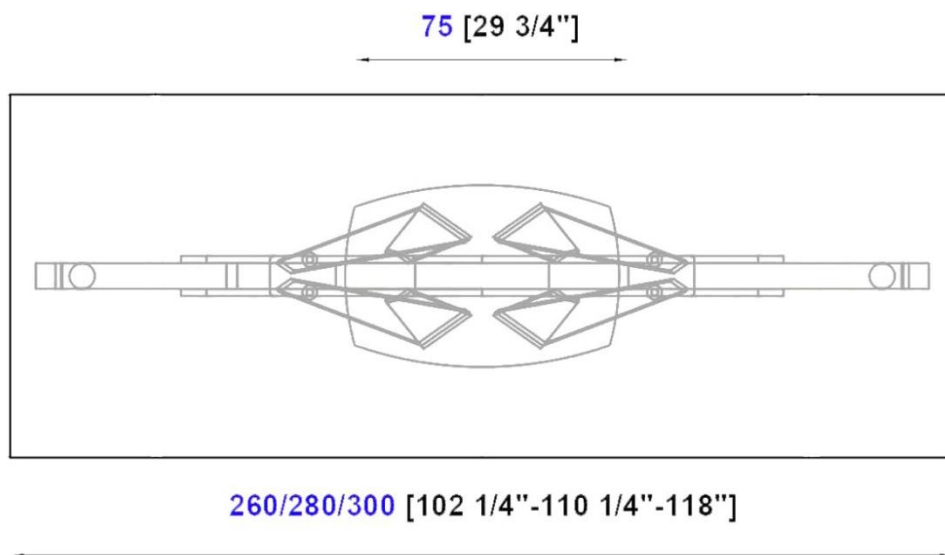

design Andrea CASATI

rochebobo
PARIS

260/280/300 [102 1/4"-110 1/4"-118"]

100 [39 1/4"]

180/200/220 [70 3/4"-78 3/4"-86 1/2"]

100 [39 1/4"]

75 [29 1/2"]

75 [29 3/4"]

75 [29 3/4"]

50 [19 3/4"]

Collection ALLIAGE Rectangulaire Fixe - Rectangular Fixed - Rectangular Fija

design Andrea CASATI

rochebobo
PARIS

Collection ALLIAGE Rectangulaire - Rectangular - Rectangular

design Andrea CASATI