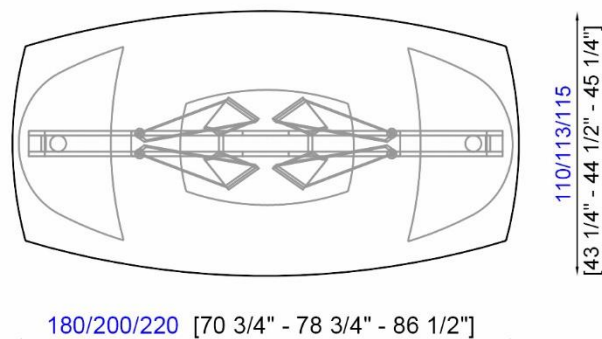

Collection ALLIAGE Tonneau - Barrel Shaped - Tonel

design Andrea CASATI

rochebobo
PARIS

Table de repas Tonneau - 2 allonges
Ovale Dining table Barrel/Oval - 2 extension leaves
Mesa de comedor Tonel/Oval - 2 extensiones

Table de repas avec plateau de forme tonneau et deux allonges de 40 cm la transformant en ovale réalisés en composite céramique/verre (nombreuses finitions). Traverse en aluminium et piétement en acier finition laque époxy.
Fabrication européenne.

Dining table with barrel-shaped top and two 40 cm extensions transforming it into an oval made of ceramic composite / glass (many finishes available). Aluminum crossbar and steel base with epoxy lacquer finish.
Manufactured in Europe

Mesa de comedor con sobre en forma de tonel y dos extensiones de 40 cm que la transforman en un óvalo realizada en composite cerámica/cristal (varios acabados). Travesaño de aluminio y base de acero con acabado lacado epoxi.
Fabricación europea.