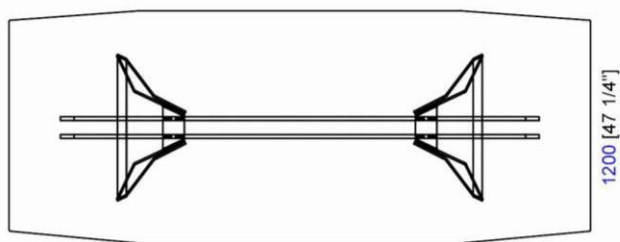

# Collection Echoes Outdoor

design Mauro LIPPARINI

**rochebobo**  
PARIS

3000 [118"]

2700 [106 1/4"]

2400 [94 1/2"]

1786 [70 1/4"]

755 [29 1/2"]