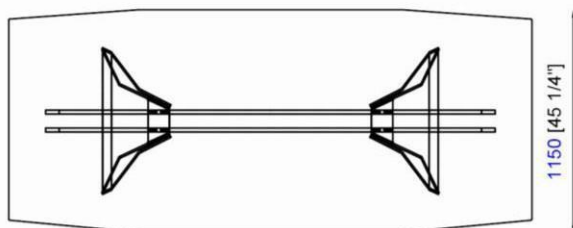

# Collection Echoes Outdoor

design Mauro LIPPARINI

**rochebobo**  
PARIS

3000 [118"]

2700 [106 1/4"]

2400 [94 1/2"]

1786 [70 1/4"]

755 [29 1/2"]