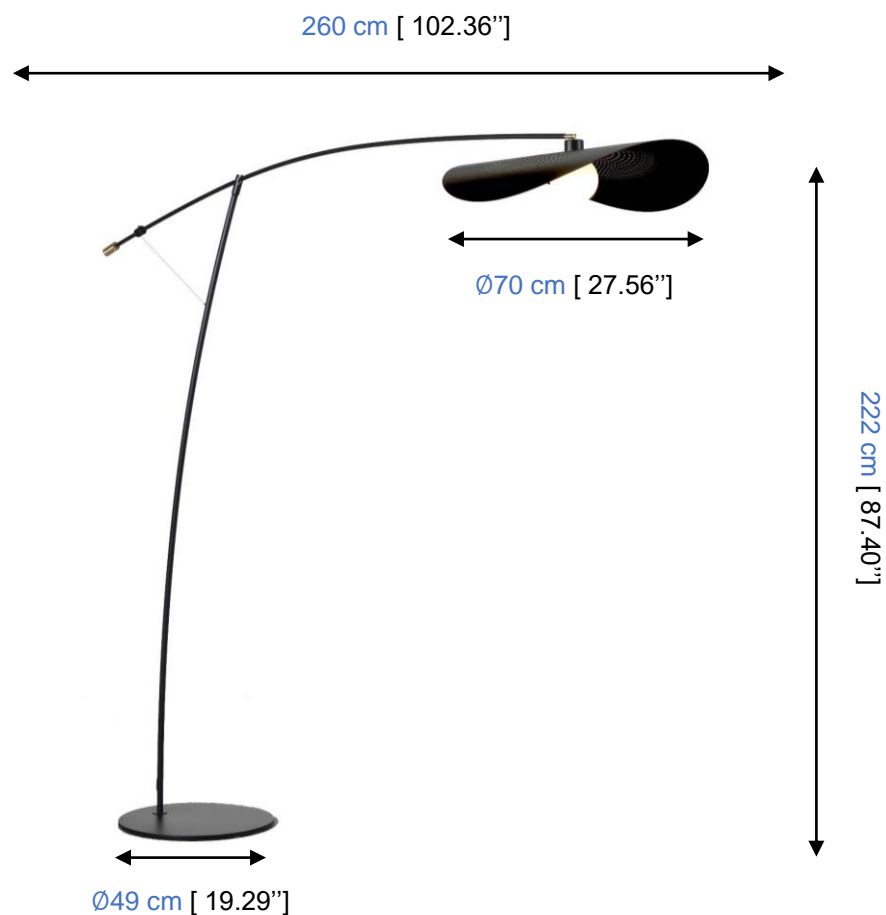

Collection ALONSO luminaire - lighting - luminaria

design Carlo ZERBARO