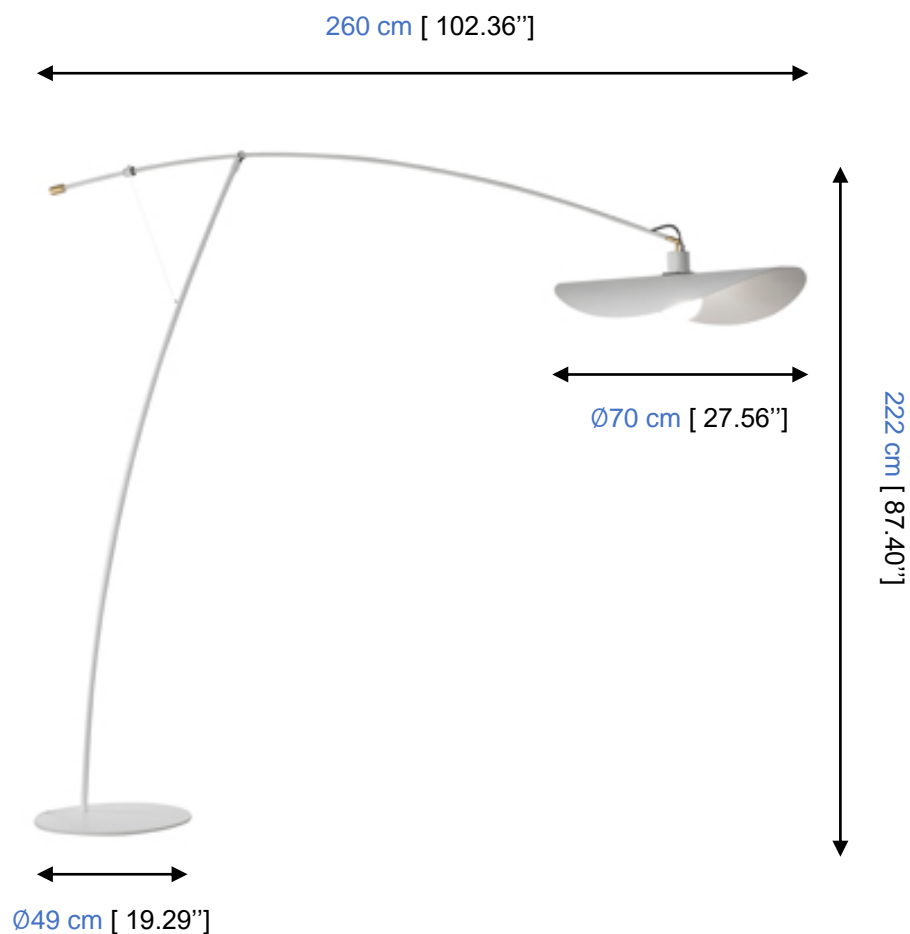

Collection ALONSO luminaire - lighting - luminaria

rocheboboib
PARIS

design Carlo ZERBARO