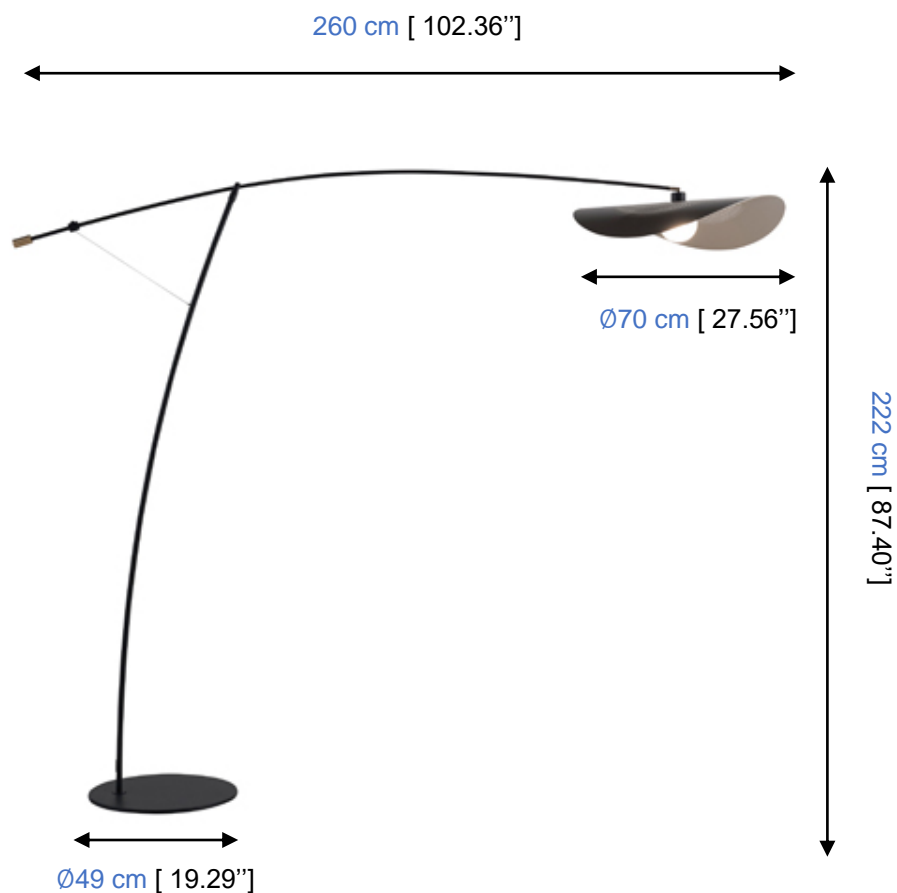

Collection ALONSO luminaire - lighting - luminaria

rochebobois
PARIS

design Carlo ZERBARO