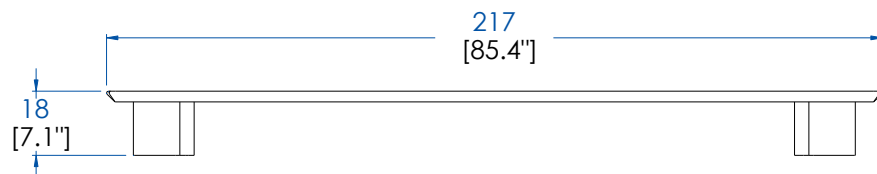

Collection MAH JONG

design Hans Hopfer

CTMJ.CM03L - Plateforme Couchage 180x200 Laquée – L 217 H 18 P 248,5 cm

CTMJ.CM03R - Plateforme Couchage 180x200 Rosewood

CTMJ.CM03Z - Plateforme Couchage 180x200 Zebrano

CTMJ.CM03L - Platform Bed 180x200 Lacquer – L 85,4" H 7,1" P 97,8"

CTMJ.CM03R - Platform Bed 180x200 Rosewood

CTMJ.CM03Z - Platform Bed 180x200 Zebrano

CTMJ.CM03L - Plataforma Colchón 180x200 Lacada

CTMJ.CM03R - Plataforma Colchón 180x200 Rosewood

CTMJ.CM03Z - Plataforma Colchón 180x200 Zebrano