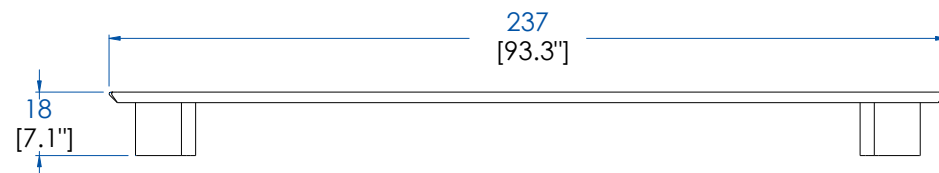

CTMJ.CM03L - Platform Bed 180x200 Lacquer – L 85,4" H 7,1" P 97,8"

CTMJ.CM03R - Platform Bed 180x200 Rosewood

CTMJ.CM03Z - Platform Bed 180x200 Zebrano

CTMJ.CM03L - Plataforma Colchón 180x200 Lacada

CTMJ.CM03R - Plataforma Colchón 180x200 Rosewood

CTMJ.CM03Z - Plataforma Colchón 180x200 Zebrano

Collection MAH JONG

design Hans Hopfer

CTMJ.CM04L - Plateforme Couchage 200x200 Laquée – L 237 H 18 P 248,5 cm
CTMJ.CM04R - Plateforme Couchage 200x200 Rosewood
CTMJ.CM04Z - Plateforme Couchage 200x200 Zebrano