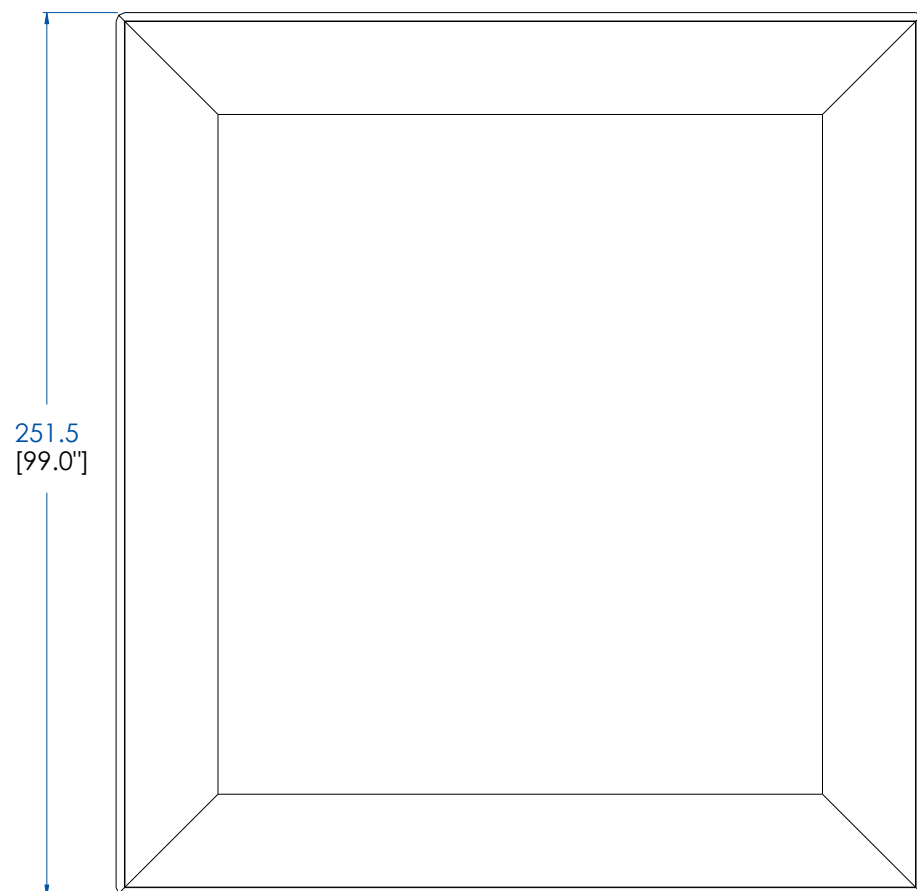

Collection MAH JONG

design Hans Hopfer

CTMJ.CM08L - Plateforme Couchage king size 193x203 Laquée – L 230 H 18 P 251,5 cm

CTMJ.CM08R - Plateforme Couchage king size 193x203 Rosewood

CTMJ.CM08Z - Plateforme Couchage king size 193x203 Zebrano

CTMJ.CM08L - Platform Bed king size 193x203 Lacquer – L 90,5" H 7,1" P 99,0"

CTMJ.CM08R - Platform Bed king size 193x203 Rosewood

CTMJ.CM08Z - Platform Bed king size 193x203 Zebrano

CTMJ.CM08L - Plataforma Colchón king size 193x203 Lacada

CTMJ.CM08R - Plataforma Colchón king size 193x203 Rosewood

CTMJ.CM08Z - Plataforma Colchón king size 193x203 Zebrano