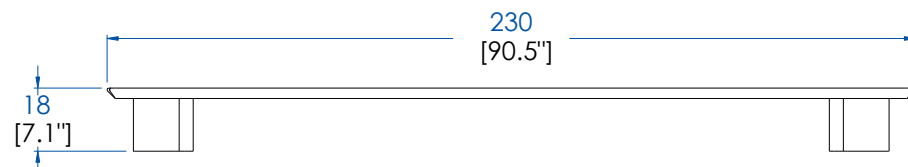

Collection MAH JONG

design Hans Hopfer

CTMJ.CM08L - Plateforme Couchage king size 193x203 Laquée – L 230 H 18 P 251,5 cm

CTMJ.CM08R - Plateforme Couchage king size 193x203 Rosewood

CTMJ.CM08Z - Plateforme Couchage king size 193x203 Zebrano

CTMJ.CM08L - Platform Bed king size 193x203 Lacquer – L 90,5" H 7,1" P 99,0"

CTMJ.CM08R - Platform Bed king size 193x203 Rosewood

CTMJ.CM08Z - Platform Bed king size 193x203 Zebrano

CTMJ.CM08L - Plataforma Colchón king size 193x203 Lacada

CTMJ.CM08R - Plataforma Colchón king size 193x203 Rosewood

CTMJ.CM08Z - Plataforma Colchón king size 193x203 Zebrano