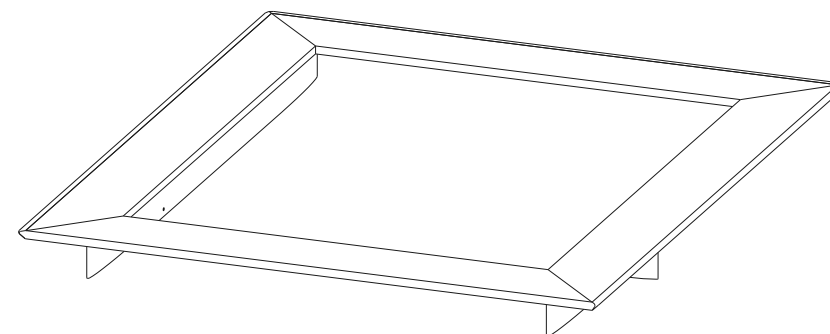

Collection MAH JONG

design Hans Hopfer

CTMJ.CM03L - Plateforme Couchage 180x200 Laquée – L 217 H 18 P 248,5 cm

CTMJ.CM03R - Plateforme Couchage 180x200 Rosewood

CTMJ.CM03Z - Plateforme Couchage 180x200 Zebrano

CTMJ.CM03L - Platform Bed 180x200 Lacquer – L 85,4" H 7,1" P 97,8"

CTMJ.CM03R - Platform Bed 180x200 Rosewood

CTMJ.CM03Z - Platform Bed 180x200 Zebrano

CTMJ.CM03L - Plataforma Colchón 180x200 Lacada

CTMJ.CM03R - Plataforma Colchón 180x200 Rosewood

CTMJ.CM03Z - Plataforma Colchón 180x200 Zebrano