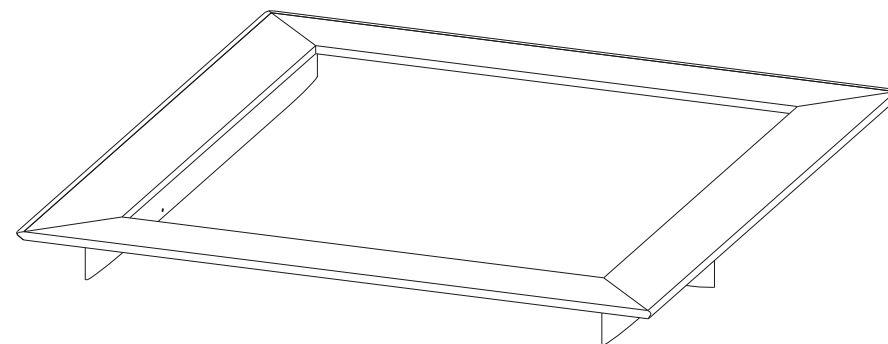

Collection MAH JONG

design Hans Hopfer

CTMJ.CM03L - Plateforme Couchage 180x200 Laquée – L 217 H 18 P 248,5 cm

CTMJ.CM03R - Plateforme Couchage 180x200 Rosewood

CTMJ.CM03Z - Plateforme Couchage 180x200 Zebrano

CTMJ.CM03L - Platform Bed 180x200 Lacquer – L 85,4" H 7,1" P 97,8"

CTMJ.CM03R - Platform Bed 180x200 Rosewood

CTMJ.CM03Z - Platform Bed 180x200 Zebrano

CTMJ.CM03L - Plataforma Colchón 180x200 Lacada

CTMJ.CM03R - Plataforma Colchón 180x200 Rosewood

CTMJ.CM03Z - Plataforma Colchón 180x200 Zebrano

Collection MAH JONG

design Hans Hopfer

CTMJ.CM04L - Plateforme Couchage 200x200 Laquée – L 237 H 18 P 248,5 cm
CTMJ.CM04R - Plateforme Couchage 200x200 Rosewood
CTMJ.CM04Z - Plateforme Couchage 200x200 Zebrano