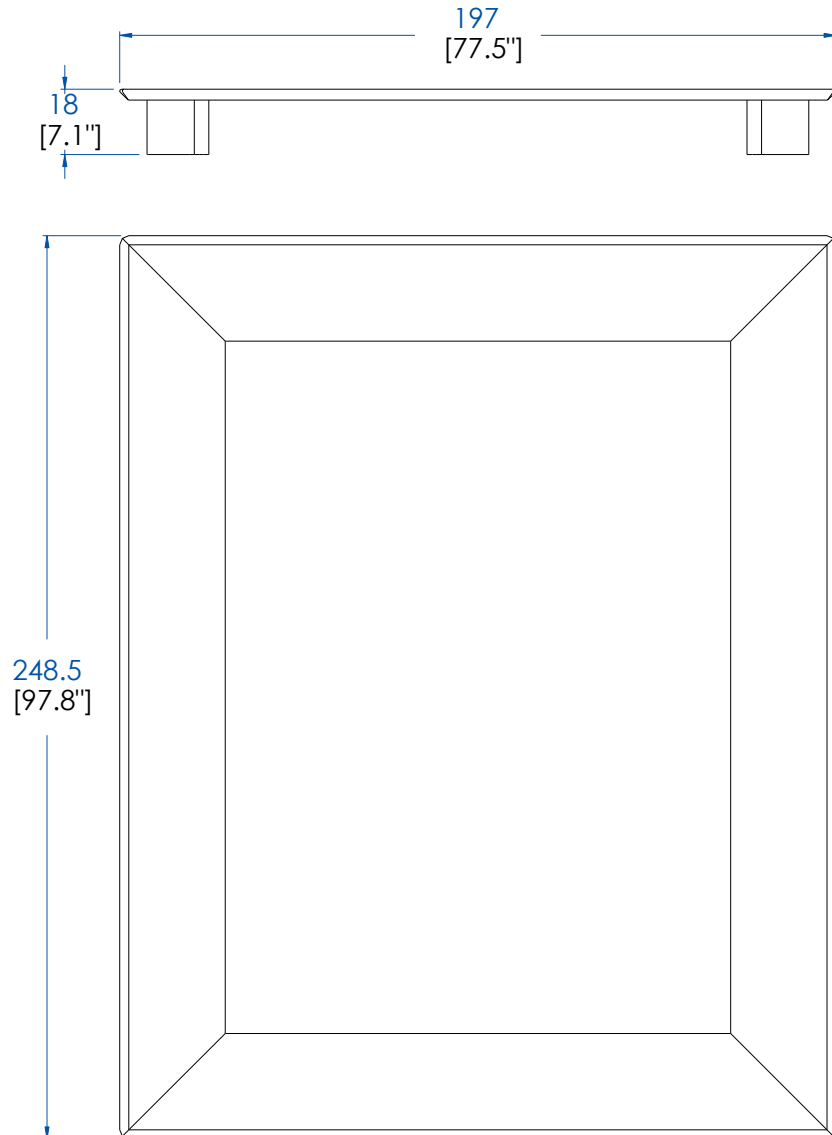

Collection MAH JONG

rochebobois
PARIS

design Hans Hopfer

CTMJ.CM01L - Plateforme Couchage 160x200 Laquée – L 197 H 18 P 248,5 cm

CTMJ.CM01R - Plateforme Couchage 160x200 Rosewood

CTMJ.CM01Z - Plateforme Couchage 160x200 Zebano

CTMJ.CM01L - Platform Bed 160x200 Lacquer – L 77,5" H 7,1" P 97,8"

CTMJ.CM01R - Platform Bed 160x200 Rosewood

CTMJ.CM01Z - Platform Bed 160x200 Zebano

CTMJ.CM01L - Plataforma Colchón 160x200 Lacada

CTMJ.CM01R - Plataforma Colchón 160x200 Rosewood

CTMJ.CM01Z - Plataforma Colchón 160x200 Zebano