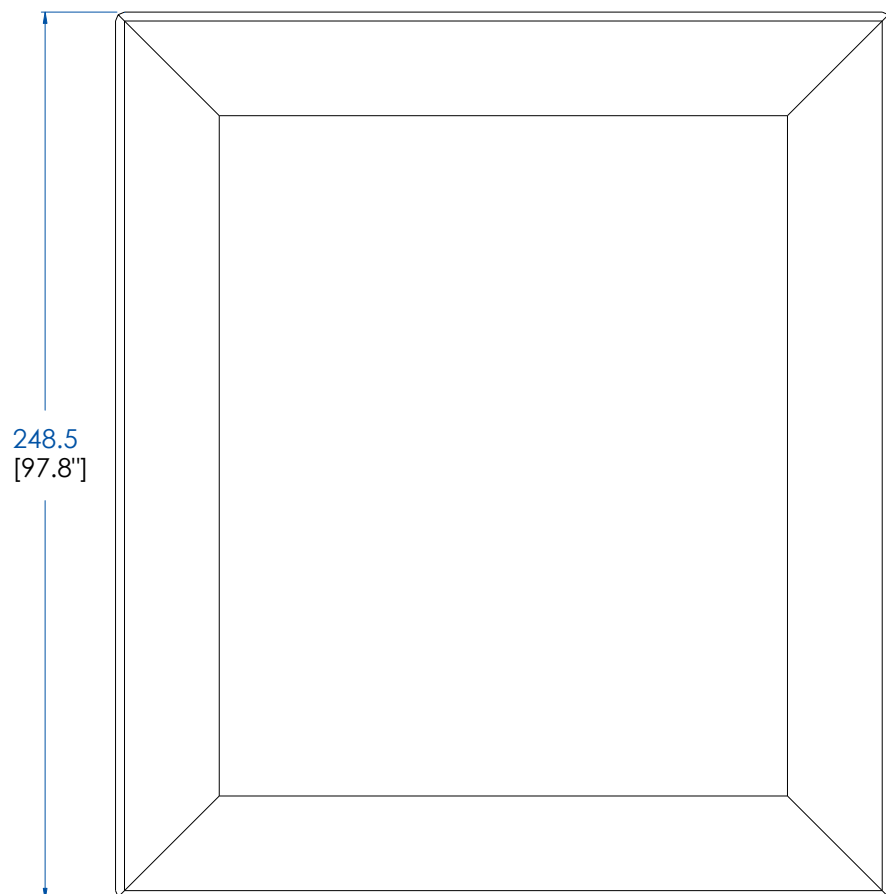

Collection MAH JONG

design Hans Hopfer

CTMJ.CM03L - Plateforme Couchage 180x200 Laquée – L 217 H 18 P 248,5 cm

CTMJ.CM03R - Plateforme Couchage 180x200 Rosewood

CTMJ.CM03Z - Plateforme Couchage 180x200 Zebrano

CTMJ.CM03L - Platform Bed 180x200 Lacquer – L 85,4" H 7,1" P 97,8"

CTMJ.CM03R - Platform Bed 180x200 Rosewood

CTMJ.CM03Z - Platform Bed 180x200 Zebrano

CTMJ.CM03L - Plataforma Colchón 180x200 Lacada

CTMJ.CM03R - Plataforma Colchón 180x200 Rosewood

CTMJ.CM03Z - Plataforma Colchón 180x200 Zebrano