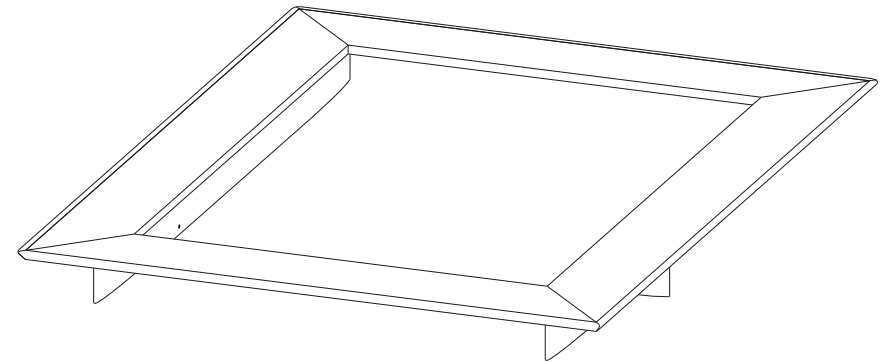

design Hans Hopfer

Plateformes – Platforms – Plataformas

AC321

Collection MAH JONG

rochebobois
PARIS

design Hans Hopfer

CTMJ.CM01L - Plateforme Couchage 160x200 Laquée – L 197 H 18 P 248,5 cm

CTMJ.CM01R - Plateforme Couchage 160x200 Rosewood

CTMJ.CM01Z - Plateforme Couchage 160x200 Zebano

CTMJ.CM01L - Platform Bed 160x200 Lacquer – L 77,5" H 7,1" P 97,8"

CTMJ.CM01R - Platform Bed 160x200 Rosewood

CTMJ.CM01Z - Platform Bed 160x200 Zebano

CTMJ.CM01L - Plataforma Colchón 160x200 Lacada

CTMJ.CM01R - Plataforma Colchón 160x200 Rosewood

CTMJ.CM01Z - Plataforma Colchón 160x200 Zebano

Collection MAH JONG

design Hans Hopfer

CTMJ.CM02L - Plateforme Couchage 140x190 Laquée – L 177 H 18 P 238,5 cm
CTMJ.CM02R - Plateforme Couchage 140x190 Rosewood
CTMJ.CM02Z - Plateforme Couchage 140x190 Zebrano