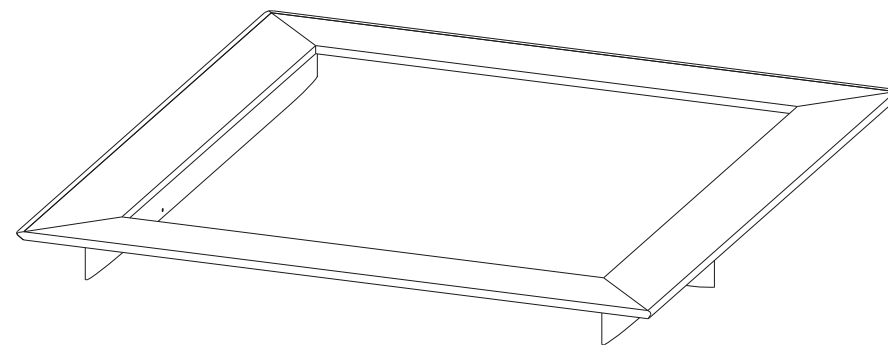

Collection MAH JONG

design Hans Hopfer

rochebobo
PARIS

CTMJ.CM04L - Plateforme Couchage 200x200 Laquée – L 237 H 18 P 248.5 cm
CTMJ.CM04R - Plateforme Couchage 200x200 Rosewood
CTMJ.CM04Z - Plateforme Couchage 200x200 Zebrano

CTMJ.CM04L - Platform Bed 200x200 Lacquer – L 93.3" H 7.1" P 97.8"
CTMJ.CM04R - Platform Bed 200x200 Rosewood
CTMJ.CM04Z - Platform Bed 200x200 Zebrano

CTMJ.CM04L - Plataforma Colchón 200x200 Lacada – L 237 A 18 P 248.5 cm
CTMJ.CM04R - Plataforma Colchón 200x200 Rosewood
CTMJ.CM04Z - Plataforma Colchón 200x200 Zebrano