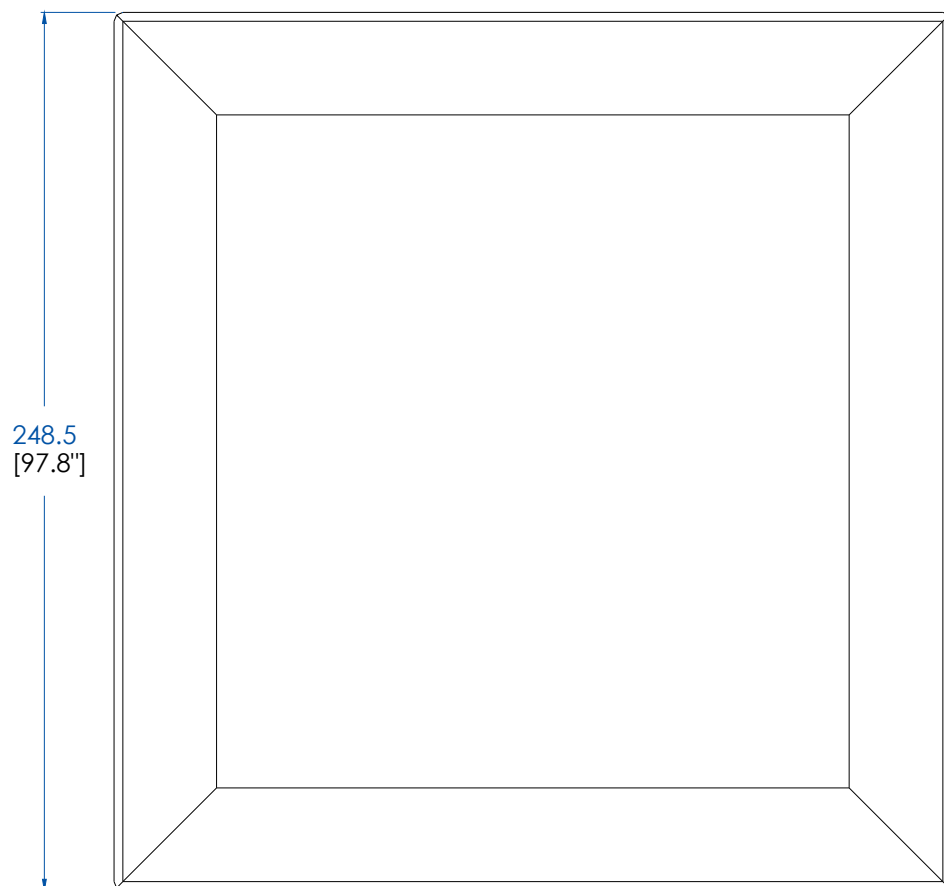

Collection MAH JONG

design Hans Hopfer

rochebobo
PARIS

CTMJ.CM04L - Plateforme Couchage 200x200 Laquée – L 237 H 18 P 248.5 cm
CTMJ.CM04R - Plateforme Couchage 200x200 Rosewood
CTMJ.CM04Z - Plateforme Couchage 200x200 Zebrano

CTMJ.CM04L - Platform Bed 200x200 Lacquer – L 93.3" H 7.1" P 97.8"
CTMJ.CM04R - Platform Bed 200x200 Rosewood
CTMJ.CM04Z - Platform Bed 200x200 Zebrano

CTMJ.CM04L - Plataforma Colchón 200x200 Lacada – L 237 A 18 P 248.5 cm
CTMJ.CM04R - Plataforma Colchón 200x200 Rosewood
CTMJ.CM04Z - Plataforma Colchón 200x200 Zebrano