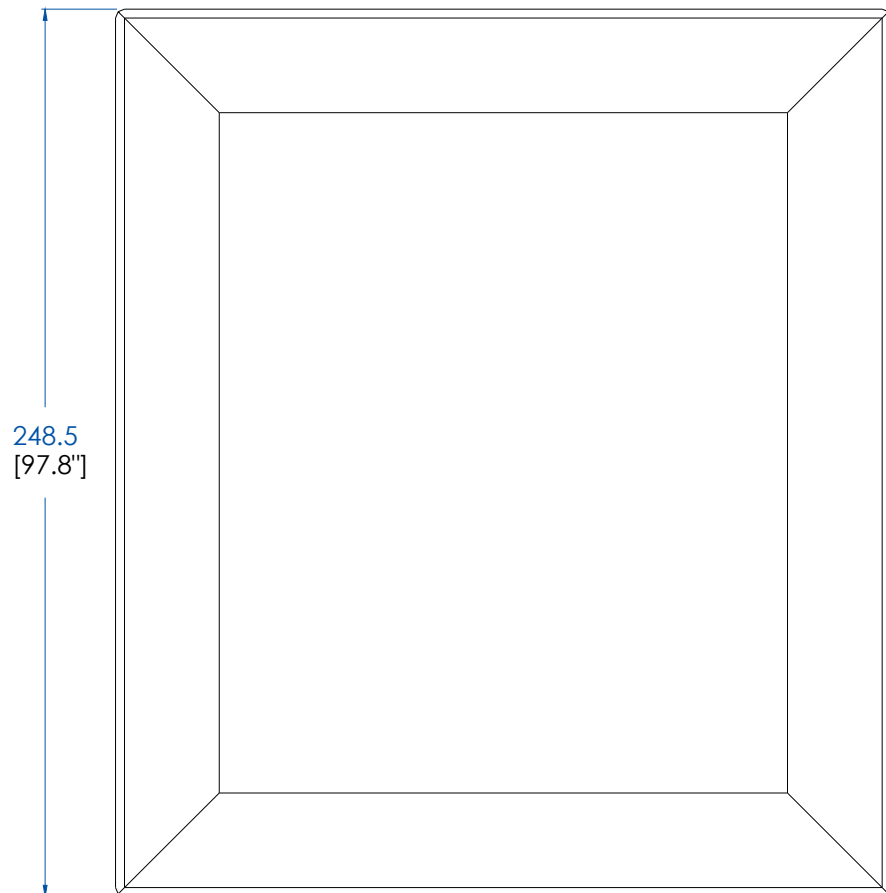

Collection MAH JONG

design Hans Hopfer

rochebobo
PARIS

CTMJ.CM03L - Plateforme Couchage 180x200 Laquée – L 217 H 18 P 248.5 cm
CTMJ.CM03R - Plateforme Couchage 180x200 Rosewood
CTMJ.CM03Z - Plateforme Couchage 180x200 Zebrano

CTMJ.CM03L - Platform Bed 180x200 Lacquer – L 85.4" H 7.1" P 97.8"
CTMJ.CM03R - Platform Bed 180x200 Rosewood
CTMJ.CM03Z - Platform Bed 180x200 Zebrano

CTMJ.CM03L - Plataforma Colchón 180x200 Lacada – L 217 A 18 P 248.5 cm
CTMJ.CM03R - Plataforma Colchón 180x200 Rosewood
CTMJ.CM03Z - Plataforma Colchón 180x200 Zebrano