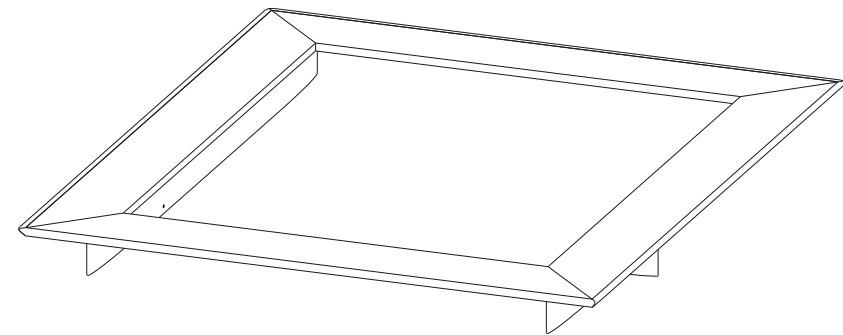

Collection MAH JONG

design Hans Hopfer

rochebobo
PARIS

CTMJ.CM03L - Plateforme Couchage 180x200 Laquée – L 217 H 18 P 248.5 cm
CTMJ.CM03R - Plateforme Couchage 180x200 Rosewood
CTMJ.CM03Z - Plateforme Couchage 180x200 Zebrano

CTMJ.CM03L - Platform Bed 180x200 Lacquer – L 85.4" H 7.1" P 97.8"
CTMJ.CM03R - Platform Bed 180x200 Rosewood
CTMJ.CM03Z - Platform Bed 180x200 Zebrano

CTMJ.CM03L - Plataforma Colchón 180x200 Lacada – L 217 A 18 P 248.5 cm
CTMJ.CM03R - Plataforma Colchón 180x200 Rosewood
CTMJ.CM03Z - Plataforma Colchón 180x200 Zebrano