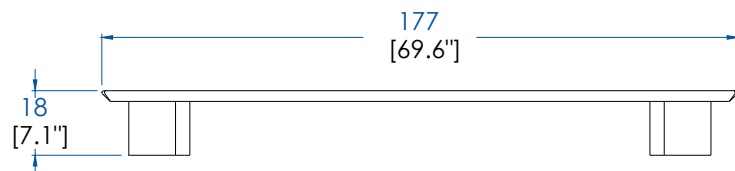

CTMJ.CM01Z - Plateforme Couchage 160x200 Zebano

CTMJ.CM01L - Platform Bed 160x200 Lacquer – L 77.5" H 7.1" P 97.8"

CTMJ.CM01R - Platform Bed 160x200 Rosewood

CTMJ.CM01Z - Platform Bed 160x200 Zebano

CTMJ.CM01L - Plataforma Colchón 160x200 Lacada – L 197 A 18 P 248.5 cm

CTMJ.CM01R - Plataforma Colchón 160x200 Rosewood

CTMJ.CM01Z - Plataforma Colchón 160x200 Zebano

Collection MAH JONG

design Hans Hopfer

rochebobo
PARIS

CTMJ.CM02L - Plateforme Couchage 140x190 Laquée – L 177 H 18 P 238.5 cm
CTMJ.CM02R - Plateforme Couchage 140x190 Rosewood
CTMJ.CM02Z - Plateforme Couchage 140x190 Zebrano