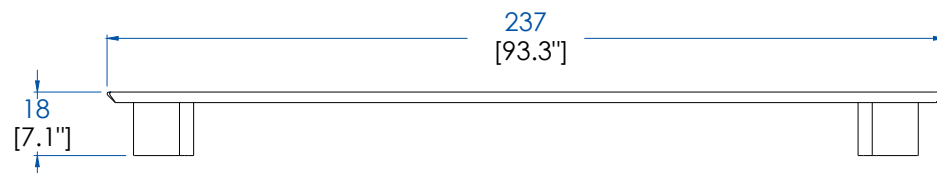

Collection MAH JONG

design Hans Hopfer

rochebobo
PARIS

CTMJ.CM04L - Plateforme Couchage 200x200 Laquée – L 237 H 18 P 248.5 cm
CTMJ.CM04R - Plateforme Couchage 200x200 Rosewood
CTMJ.CM04Z - Plateforme Couchage 200x200 Zebrano

CTMJ.CM04L - Platform Bed 200x200 Lacquer – L 93.3" H 7.1" P 97.8"
CTMJ.CM04R - Platform Bed 200x200 Rosewood
CTMJ.CM04Z - Platform Bed 200x200 Zebrano

CTMJ.CM04L - Plataforma Colchón 200x200 Lacada – L 237 A 18 P 248.5 cm
CTMJ.CM04R - Plataforma Colchón 200x200 Rosewood
CTMJ.CM04Z - Plataforma Colchón 200x200 Zebrano