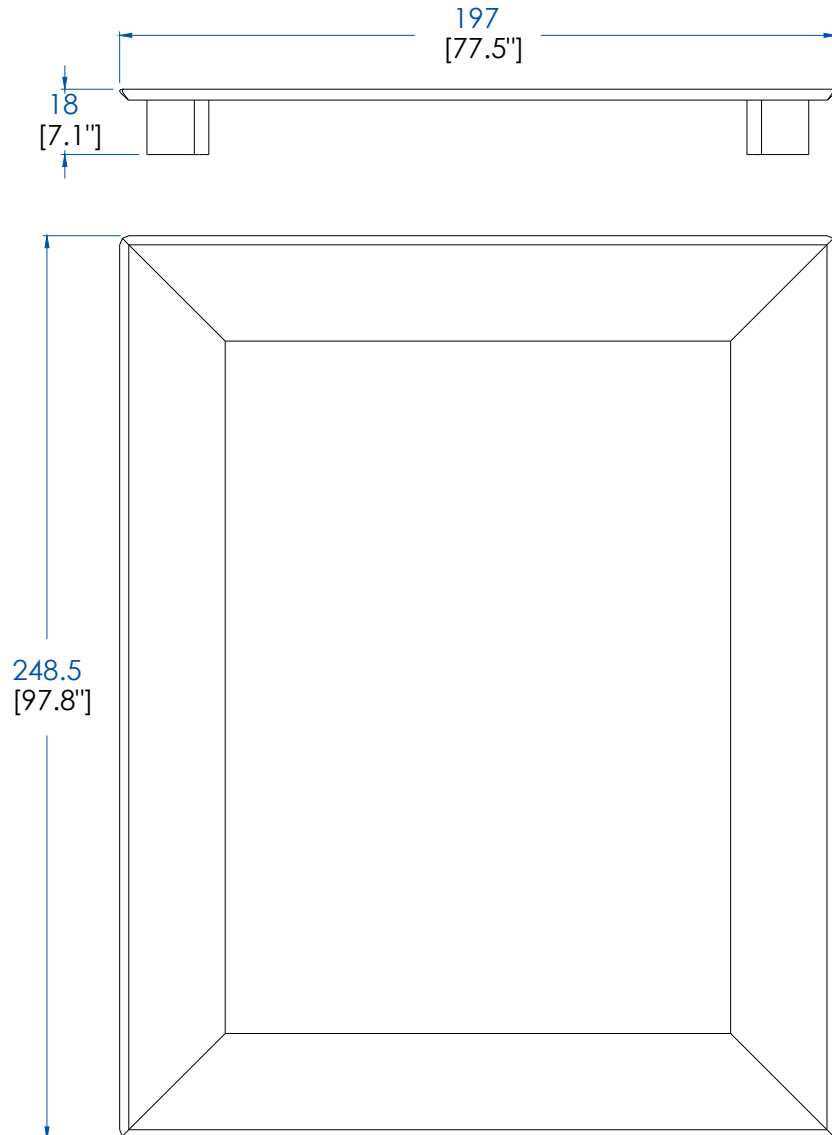

rochebobois
PARIS

Plateformes – Platforms – Plataformas

AC321

Collection MAH JONG

design Hans Hopfer

rochebobo
PARIS

CTMJ.CM01L - Plateforme Couchage 160x200 Laquée – L 197 H 18 P 248.5 cm

CTMJ.CM01R - Plateforme Couchage 160x200 Rosewood

CTMJ.CM01Z - Plateforme Couchage 160x200 Zebano

CTMJ.CM01L - Platform Bed 160x200 Lacquer – L 77.5" H 7.1" P 97.8"

CTMJ.CM01R - Platform Bed 160x200 Rosewood

CTMJ.CM01Z - Platform Bed 160x200 Zebano

CTMJ.CM01L - Plataforma Colchón 160x200 Lacada – L 197 A 18 P 248.5 cm