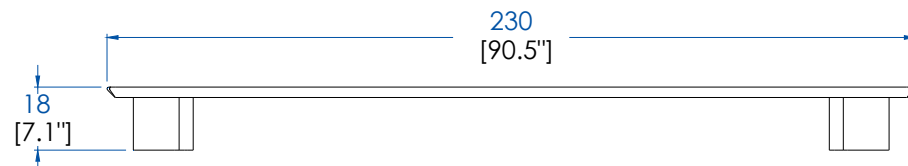

Collection MAH JONG

design Hans Hopfer

rochebobois
PARIS

CTMJ.CM08L - Plateforme Couchage king size 193x203 Laquée – L 230 H 18 P 251.5 cm

CTMJ.CM08R - Plateforme Couchage king size 193x203 Rosewood

CTMJ.CM08Z - Plateforme Couchage king size 193x203 Zebrano

CTMJ.CM08L - Platform Bed king size 193x203 Lacquer – L 90.5" H 7.1" P 99.0"

CTMJ.CM08R - Platform Bed king size 193x203 Rosewood

CTMJ.CM08Z - Platform Bed king size 193x203 Zebrano

CTMJ.CM08L - Plataforma Colchón king size 193x203 Lacada – L 230 A 18 P 251.5 cm

CTMJ.CM08R - Plataforma Colchón king size 193x203 Rosewood

CTMJ.CM08Z - Plataforma Colchón king size 193x203 Zebrano