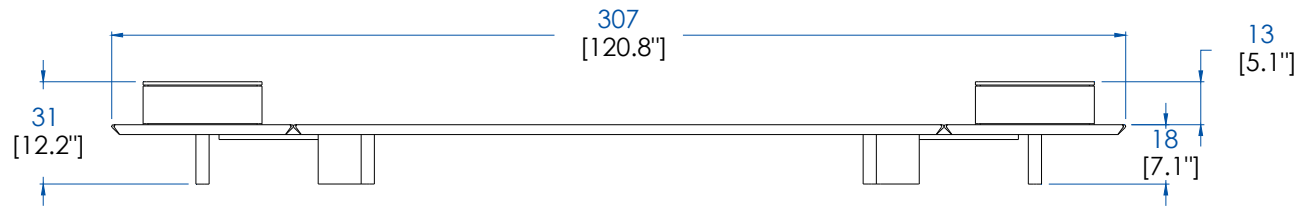

Collection MAH JONG

design Hans Hopfer

rochebobo
PARIS

AC321