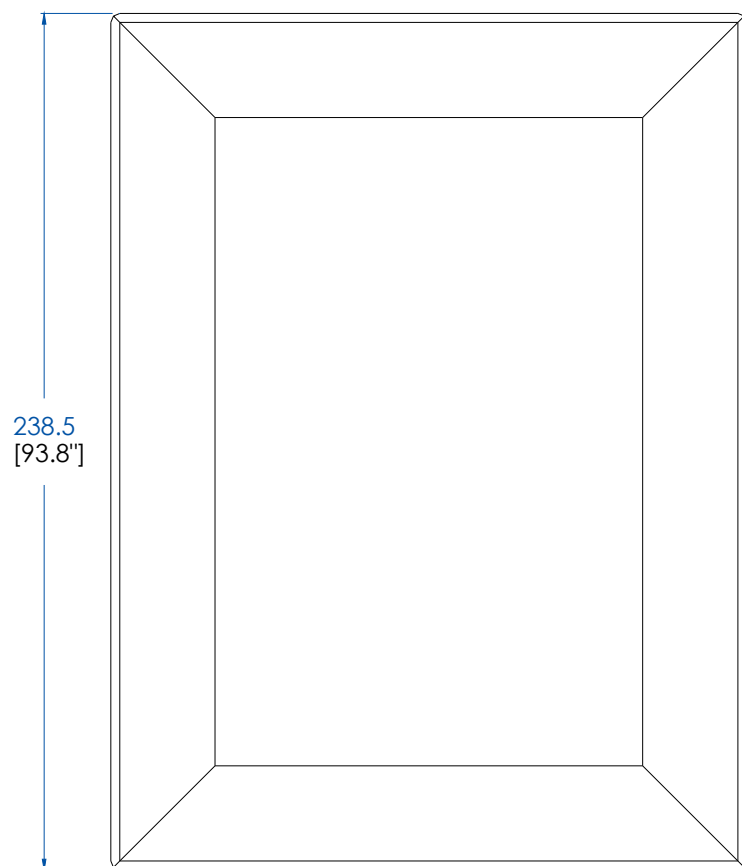

CTMJ.CM01Z - Plateforme Couchage 160x200 Zebano

CTMJ.CM01L - Platform Bed 160x200 Lacquer – L 77.5" H 7.1" P 97.8"

CTMJ.CM01R - Platform Bed 160x200 Rosewood

CTMJ.CM01Z - Platform Bed 160x200 Zebano

CTMJ.CM01L - Plataforma Colchón 160x200 Lacada – L 197 A 18 P 248.5 cm

CTMJ.CM01R - Plataforma Colchón 160x200 Rosewood

CTMJ.CM01Z - Plataforma Colchón 160x200 Zebano

Collection MAH JONG

design Hans Hopfer

rochebobo
PARIS

CTMJ.CM02L - Plateforme Couchage 140x190 Laquée – L 177 H 18 P 238.5 cm
CTMJ.CM02R - Plateforme Couchage 140x190 Rosewood
CTMJ.CM02Z - Plateforme Couchage 140x190 Zebrano

CTMJ.CM02L - Platform Bed 140x190 Lacquer – L 69.6" H 7.1" P 93.8"
CTMJ.CM02R - Platform Bed 140x190 Rosewood
CTMJ.CM02Z - Platform Bed 140x190 Zebrano

CTMJ.CM02L - Plataforma Colchón 140x190 Lacada – L 177 A 18 P 238.5 cm
CTMJ.CM02R - Plataforma Colchón 140x190 Rosewood
CTMJ.CM02Z - Plataforma Colchón 140x190 Zebrano