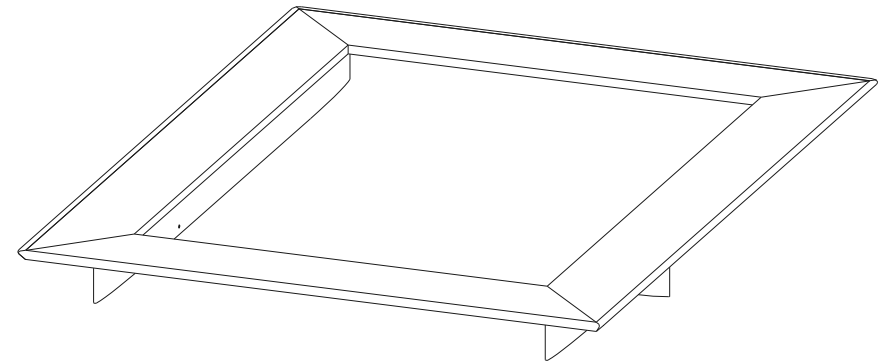

rochebobois
PARIS

Plateformes – Platforms – Plataformas

AC321

Collection MAH JONG

design Hans Hopfer

rochebobo
PARIS

CTMJ.CM01L - Plateforme Couchage 160x200 Laquée – L 197 H 18 P 248.5 cm

CTMJ.CM01R - Plateforme Couchage 160x200 Rosewood

CTMJ.CM01Z - Plateforme Couchage 160x200 Zebano

CTMJ.CM01L - Platform Bed 160x200 Lacquer – L 77.5" H 7.1" P 97.8"

CTMJ.CM01R - Platform Bed 160x200 Rosewood

CTMJ.CM01Z - Platform Bed 160x200 Zebano

CTMJ.CM01L - Plataforma Colchón 160x200 Lacada – L 197 A 18 P 248.5 cm

CTMJ.CM01R - Plataforma Colchón 160x200 Rosewood

CTMJ.CM01Z - Plataforma Colchón 160x200 Zebano

Collection MAH JONG

design Hans Hopfer

rochebobo
PARIS

CTMJ.CM02L - Plateforme Couchage 140x190 Laquée – L 177 H 18 P 238.5 cm
CTMJ.CM02R - Plateforme Couchage 140x190 Rosewood
CTMJ.CM02Z - Plateforme Couchage 140x190 Zebrano