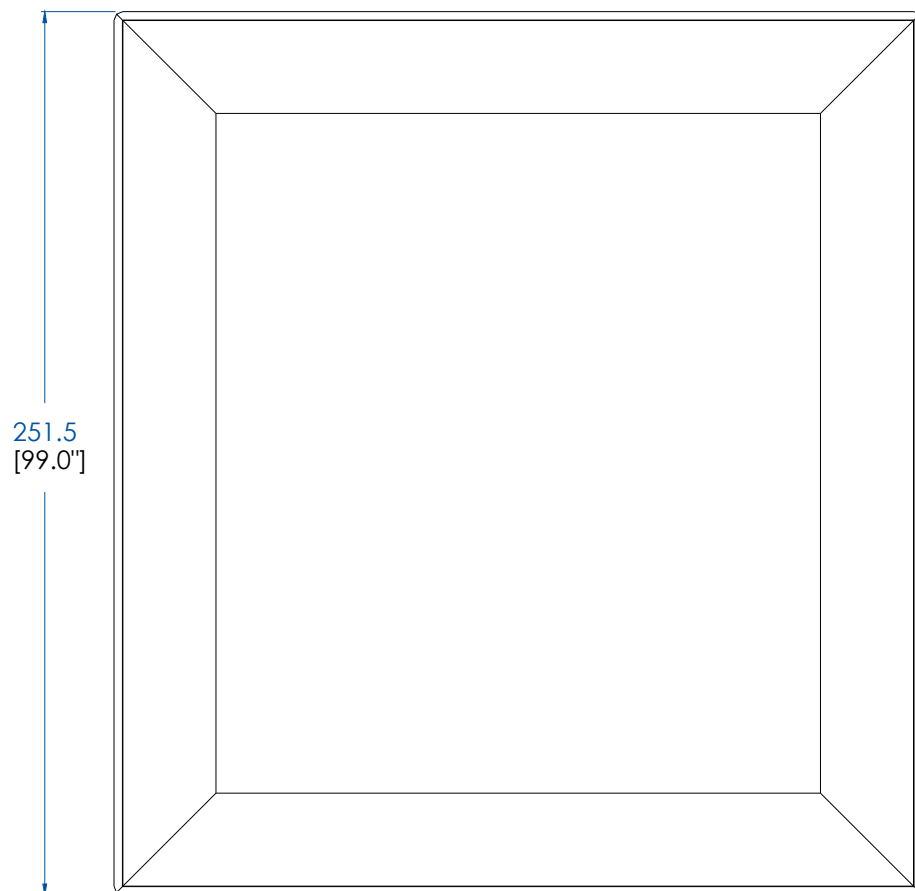

Collection MAH JONG

design Hans Hopfer

rochebobois
PARIS

CTMJ.CM08L - Plateforme Couchage king size 193x203 Laquée – L 230 H 18 P 251.5 cm

CTMJ.CM08R - Plateforme Couchage king size 193x203 Rosewood

CTMJ.CM08Z - Plateforme Couchage king size 193x203 Zebrano

CTMJ.CM08L - Platform Bed king size 193x203 Lacquer – L 90.5" H 7.1" P 99.0"

CTMJ.CM08R - Platform Bed king size 193x203 Rosewood

CTMJ.CM08Z - Platform Bed king size 193x203 Zebrano

CTMJ.CM08L - Plataforma Colchón king size 193x203 Lacada – L 230 A 18 P 251.5 cm

CTMJ.CM08R - Plataforma Colchón king size 193x203 Rosewood

CTMJ.CM08Z - Plataforma Colchón king size 193x203 Zebrano