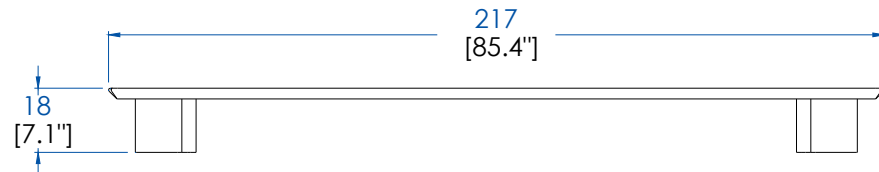

Collection MAH JONG

design Hans Hopfer

rochebobo
PARIS

CTMJ.CM03L - Plateforme Couchage 180x200 Laquée – L 217 H 18 P 248.5 cm
CTMJ.CM03R - Plateforme Couchage 180x200 Rosewood
CTMJ.CM03Z - Plateforme Couchage 180x200 Zebrano

CTMJ.CM03L - Platform Bed 180x200 Lacquer – L 85.4" H 7.1" P 97.8"
CTMJ.CM03R - Platform Bed 180x200 Rosewood
CTMJ.CM03Z - Platform Bed 180x200 Zebrano

CTMJ.CM03L - Plataforma Colchón 180x200 Lacada – L 217 A 18 P 248.5 cm
CTMJ.CM03R - Plataforma Colchón 180x200 Rosewood
CTMJ.CM03Z - Plataforma Colchón 180x200 Zebrano