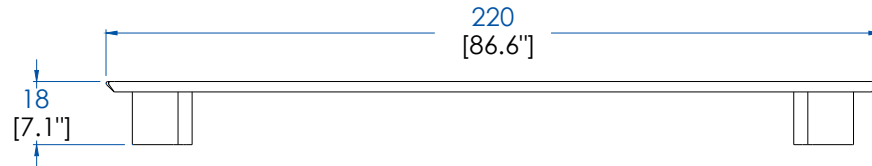

Collection MAH JONG

design Hans Hopfer

rochebobo
PARIS

CTMJ.CM09L - Plateforme Couchage california size 183x213 Laquée – L 220 H 18 P 261.5 cm

CTMJ.CM09R - Plateforme Couchage california size 183x213 Rosewood

CTMJ.CM09Z - Plateforme Couchage california size 183x213 Zebrano

CTMJ.CM09L - Platform Bed california size 183x213 Lacquer – L 86.6" H 7.1" P 102.9"

CTMJ.CM09R - Platform Bed california size 183x213 Rosewood

CTMJ.CM09Z - Platform Bed california size 183x213 Zebrano

CTMJ.CM09L - Plataforma Colchón california size 183x213 Lacada – L 220 A 18 P 261.5 cm

CTMJ.CM09R - Plataforma Colchón california size 183x213 Rosewood

CTMJ.CM09Z - Plataforma Colchón california size 183x213 Zebrano