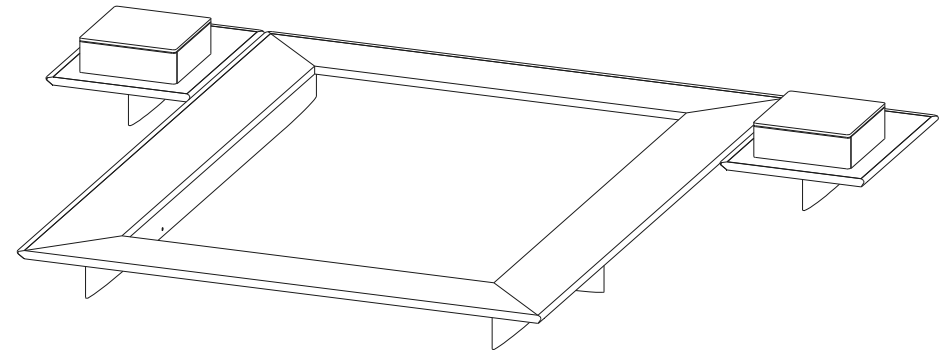

Collection MAH JONG

design Hans Hopfer

rochebobo
PARIS

AC321