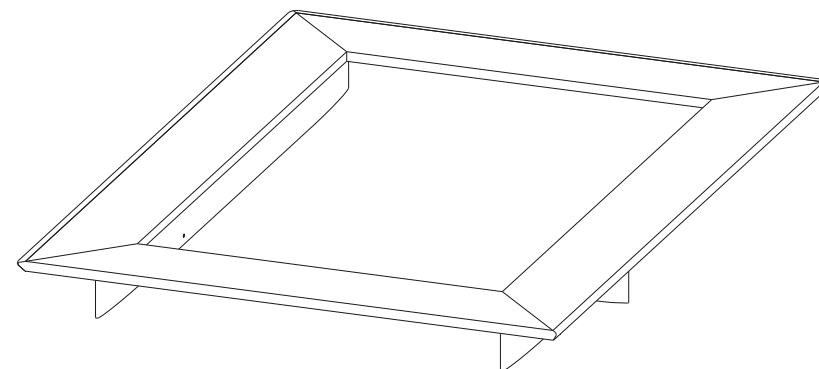

rochebobois
PARIS

Plateformes – Platforms – Plataformas

AC321

Collection MAH JONG

design Hans Hopfer

rochebobo
PARIS

CTMJ.CM01L - Plateforme Couchage 160x200 Laquée – L 197 H 18 P 248.5 cm

CTMJ.CM01R - Plateforme Couchage 160x200 Rosewood

CTMJ.CM01Z - Plateforme Couchage 160x200 Zebano

CTMJ.CM01L - Platform Bed 160x200 Lacquer – L 77.5" H 7.1" P 97.8"

CTMJ.CM01R - Platform Bed 160x200 Rosewood

CTMJ.CM01Z - Platform Bed 160x200 Zebano

CTMJ.CM01L - Plataforma Colchón 160x200 Lacada – L 197 A 18 P 248.5 cm

CTMJ.CM01R - Plataforma Colchón 160x200 Rosewood

CTMJ.CM01Z - Plataforma Colchón 160x200 Zebano

Collection MAH JONG

design Hans Hopfer

rochebobo
PARIS

CTMJ.CM02L - Plateforme Couchage 140x190 Laquée – L 177 H 18 P 238.5 cm
CTMJ.CM02R - Plateforme Couchage 140x190 Rosewood
CTMJ.CM02Z - Plateforme Couchage 140x190 Zebrano