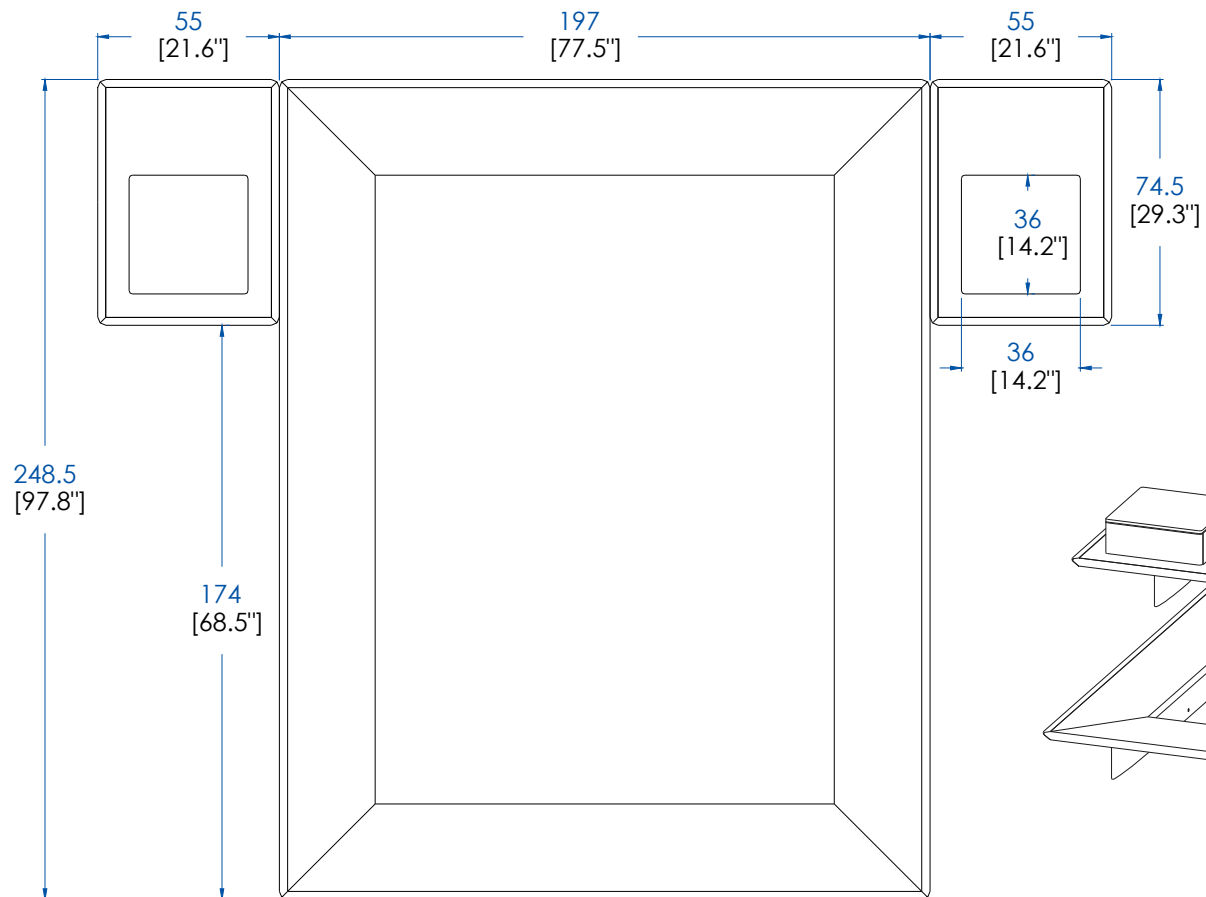

Collection MAH JONG

design Hans Hopfer

rochebobo
PARIS

AC321