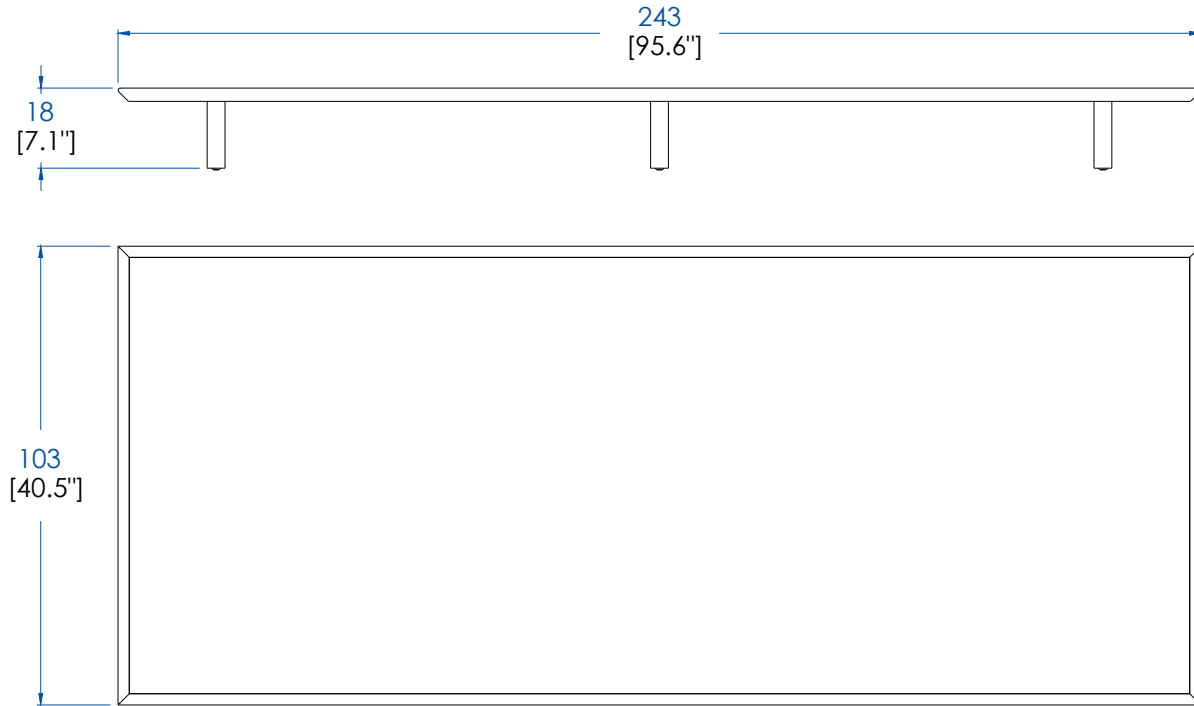

Collection MAH JONG

design Hans Hopfer

rochebobo
PARIS

CTMJ.MC05L - Table Basse Rectangulaire Laquée – L 243 H 18 P 103 cm
CTMJ.MC05R - Table Basse Rectangulaire Rosewood
CTMJ.MC05Z - Table Basse Rectangulaire Zebrano

CTMJ.MC05L - Rectangular Cocktail Table Lacquer – L 95.6" H 7.1" P 40.5"
CTMJ.MC05R - Rectangular Cocktail Table Rosewood
CTMJ.MC05Z - Rectangular Cocktail Table Zebrano

CTMJ.MC05L - Mesa de Centro Rectangular Lacada – L 243 A 18 P 103 cm
CTMJ.MC05R - Mesa de Centro Rectangular Rosewood
CTMJ.MC05Z - Mesa de Centro Rectangular Zebrano