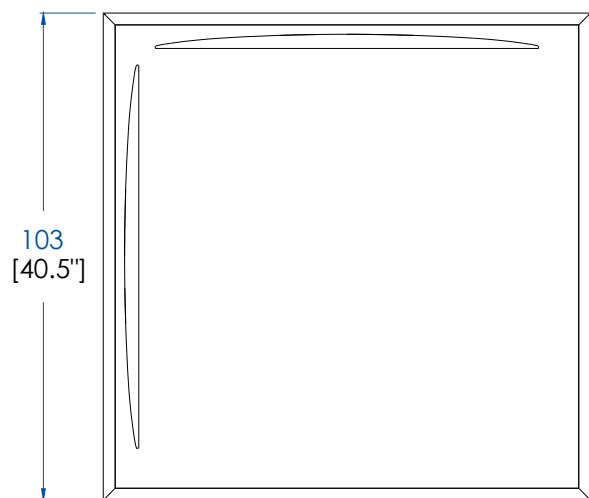

Collection MAH JONG

design Hans Hopfer

rochebobois
PARIS

CTMJ.BA06GL - Plateforme Angle Carré Gauche Laquée – L 103 H 25 P 103 cm
CTMJ.BA06GR - Plateforme Angle Carré Gauche Rosewood
CTMJ.BA06GZ - Plateforme Angle Carré Gauche Zebrano

CTMJ.BA06GL - Square Corner Left Platform Lacquer – L 40.5" H 9.8" P 40.5"
CTMJ.BA06GR - Square Corner Left Platform Rosewood
CTMJ.BA06GZ - Square Corner Left Platform Zebrano

CTMJ.BA06GL - Plataforma Ángulo Cuadrado Izquierdo Lacada – L 103 A 25 P 103 cm
CTMJ.BA06GR - Plataforma Ángulo Cuadrado Izquierdo Rosewood
CTMJ.BA06GZ - Plataforma Ángulo Cuadrado Izquierdo Zebrano

CTMJ.BA06DL - Plateforme Angle Carré Droit Laquée – L 103 H 25 P 103 cm
CTMJ.BA06DR - Plateforme Angle Carré Droit Rosewood
CTMJ.BA06DZ - Plateforme Angle Carré Droit Zebrano

CTMJ.BA06DL - Square Corner Right Platform Lacquer – L 40.5" H 9.8" P 40.5"
CTMJ.BA06DR - Square Corner Right Platform Rosewood
CTMJ.BA06DZ - Square Corner Right Platform Zebrano

CTMJ.BA06DL - Plataforma Ángulo Cuadrado Derecho Lacada – L 103 A 25 P 103 cm
CTMJ.BA06DR - Plataforma Ángulo Cuadrado Derecho Rosewood
CTMJ.BA06DZ - Plataforma Ángulo Cuadrado Derecho Zebrano