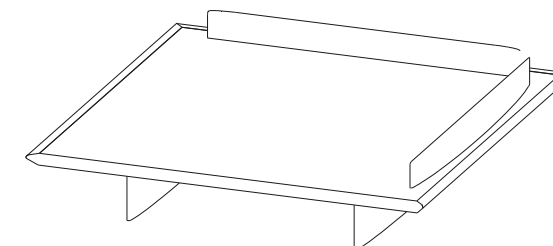

Collection MAH JONG

design Hans Hopfer

rochebobois
PARIS

CTMJ.BA06GL - Plateforme Angle Carré Gauche Laquée – L 103 H 25 P 103 cm
CTMJ.BA06GR - Plateforme Angle Carré Gauche Rosewood
CTMJ.BA06GZ - Plateforme Angle Carré Gauche Zebrano

CTMJ.BA06GL - Square Corner Left Platform Lacquer – L 40.5" H 9.8" P 40.5"
CTMJ.BA06GR - Square Corner Left Platform Rosewood
CTMJ.BA06GZ - Square Corner Left Platform Zebrano

CTMJ.BA06GL - Plataforma Ángulo Cuadrado Izquierdo Lacada – L 103 A 25 P 103 cm
CTMJ.BA06GR - Plataforma Ángulo Cuadrado Izquierdo Rosewood
CTMJ.BA06GZ - Plataforma Ángulo Cuadrado Izquierdo Zebrano

CTMJ.BA06DL - Plateforme Angle Carré Droit Laquée – L 103 H 25 P 103 cm
CTMJ.BA06DR - Plateforme Angle Carré Droit Rosewood
CTMJ.BA06DZ - Plateforme Angle Carré Droit Zebrano

CTMJ.BA06DL - Square Corner Right Platform Lacquer – L 40.5" H 9.8" P 40.5"
CTMJ.BA06DR - Square Corner Right Platform Rosewood
CTMJ.BA06DZ - Square Corner Right Platform Zebrano

CTMJ.BA06DL - Plataforma Ángulo Cuadrado Derecho Lacada – L 103 A 25 P 103 cm
CTMJ.BA06DR - Plataforma Ángulo Cuadrado Derecho Rosewood
CTMJ.BA06DZ - Plataforma Ángulo Cuadrado Derecho Zebrano