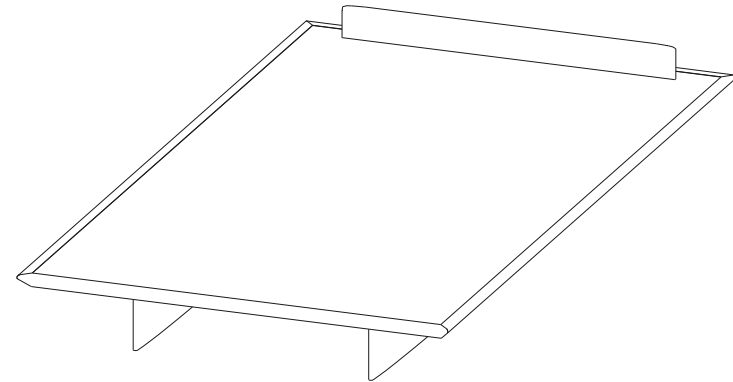

Collection MAH JONG

design Hans Hopfer

rochebobo
PARIS

CTMJ.BA12L - Plateforme Chaise Longue Laquée – L 97 H 25 P 172 cm
CTMJ.BA12R - Plateforme Chaise Longue Rosewood
CTMJ.BA12Z - Plateforme Chaise Longue Zebrano

CTMJ.BA12L - Lounge Chair Platform Lacquer – L 38.2" H 9.8" P 67.7"
CTMJ.BA12R - Lounge Chair Platform Rosewood
CTMJ.BA12Z - Lounge Chair Platform Zebrano

CTMJ.BA12L - Plataforma Chaise Longue Lacada – L 97 A 25 P 172 cm
CTMJ.BA12R - Plataforma Chaise Longue Rosewood
CTMJ.BA12Z - Plataforma Chaise Longue Zebrano