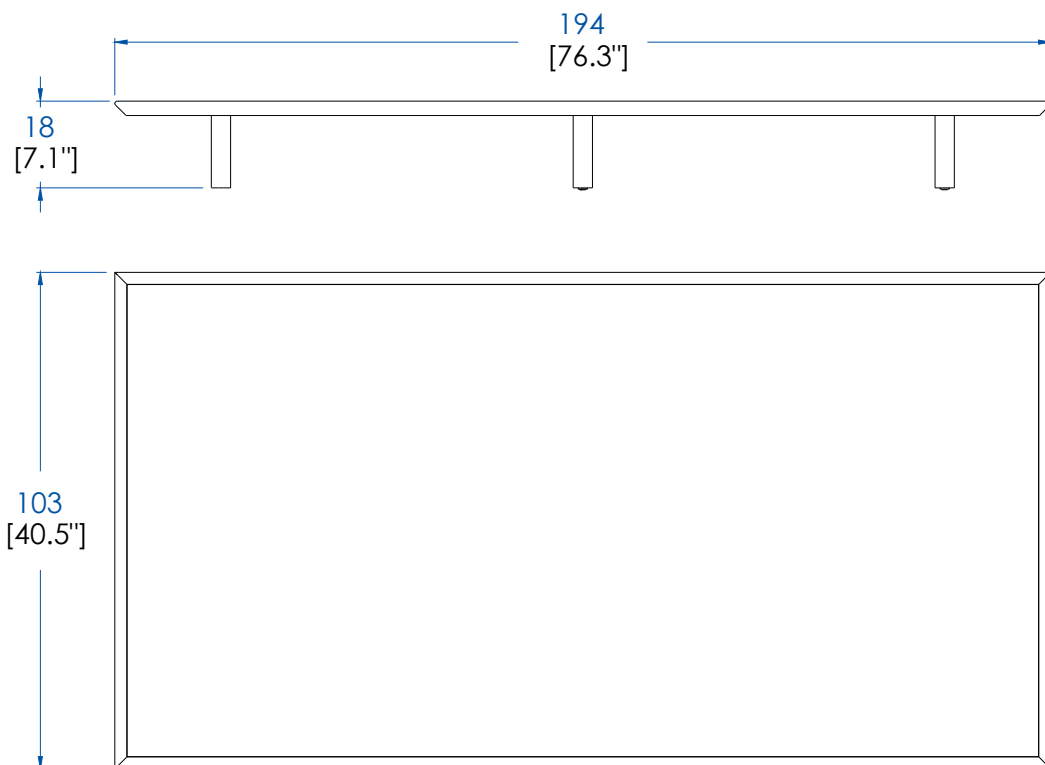

Collection MAH JONG

design Hans Hopfer

rochebobo
PARIS

CTMJ.MC04L - Table Basse Rectangulaire Laquée – L 194 H 18 P 103 cm

CTMJ.MC04R - Table Basse Rectangulaire Rosewood

CTMJ.MC04Z - Table Basse Rectangulaire Zebrano

CTMJ.MC04L - Rectangular Cocktail Table Lacquer – L 76.3" H 7.1" P 40.5"

CTMJ.MC04R - Rectangular Cocktail Table Rosewood

CTMJ.MC04Z - Rectangular Cocktail Table Zebrano

CTMJ.MC04L - Mesa de Centro Rectangular Lacada – L 194 A 18 P 103 cm

CTMJ.MC04R - Mesa de Centro Rectangular Rosewood

CTMJ.MC04Z - Mesa de Centro Rectangular Zebrano