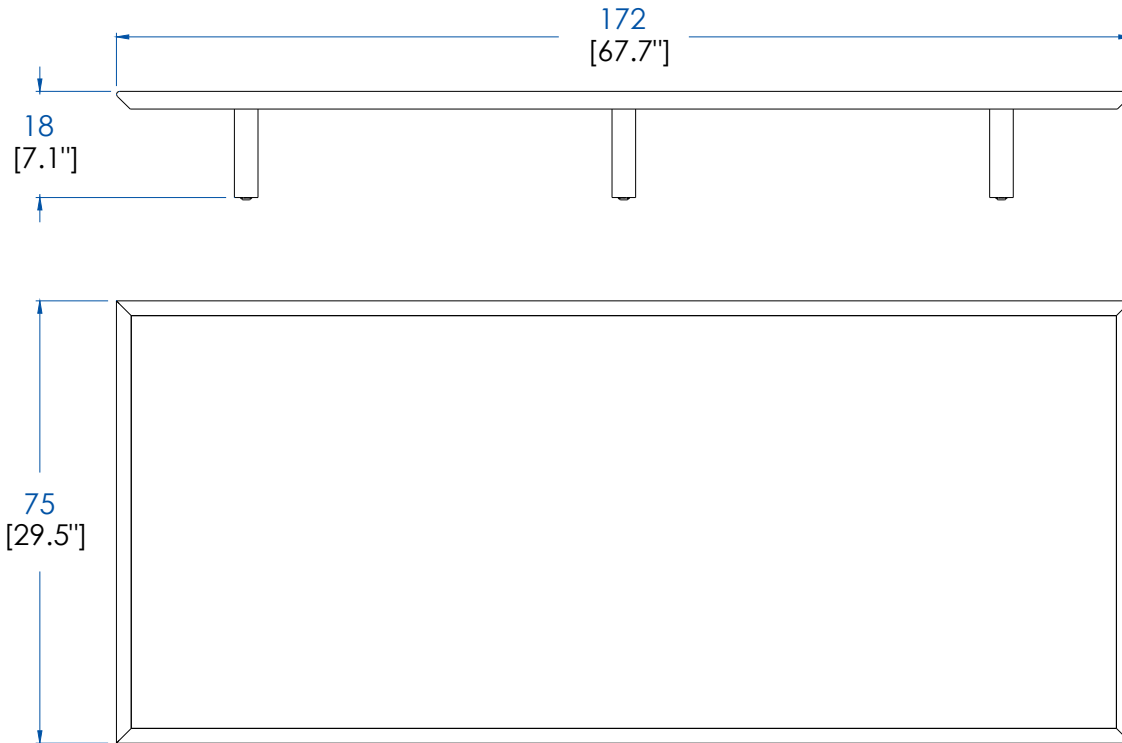

Collection MAH JONG

design Hans Hopfer

rochebobo
PARIS

CTMJ.MC08L - Table Basse Rectangulaire Laquée – L 172 H 18 P 75 cm

CTMJ.MC08R - Table Basse Rectangulaire Rosewood

CTMJ.MC08Z - Table Basse Rectangulaire Zebrano

CTMJ.MC08L - Rectangular Cocktail Table Lacquer – L 67.7" H 7.1" P 29.5"

CTMJ.MC08R - Rectangular Cocktail Table Rosewood

CTMJ.MC08Z - Rectangular Cocktail Table Zebrano

CTMJ.MC08L - Mesa de Centro Rectangular Lacada – L 172 A 18 P 75 cm

CTMJ.MC08R - Mesa de Centro Rectangular Rosewood

CTMJ.MC08Z - Mesa de Centro Rectangular Zebrano