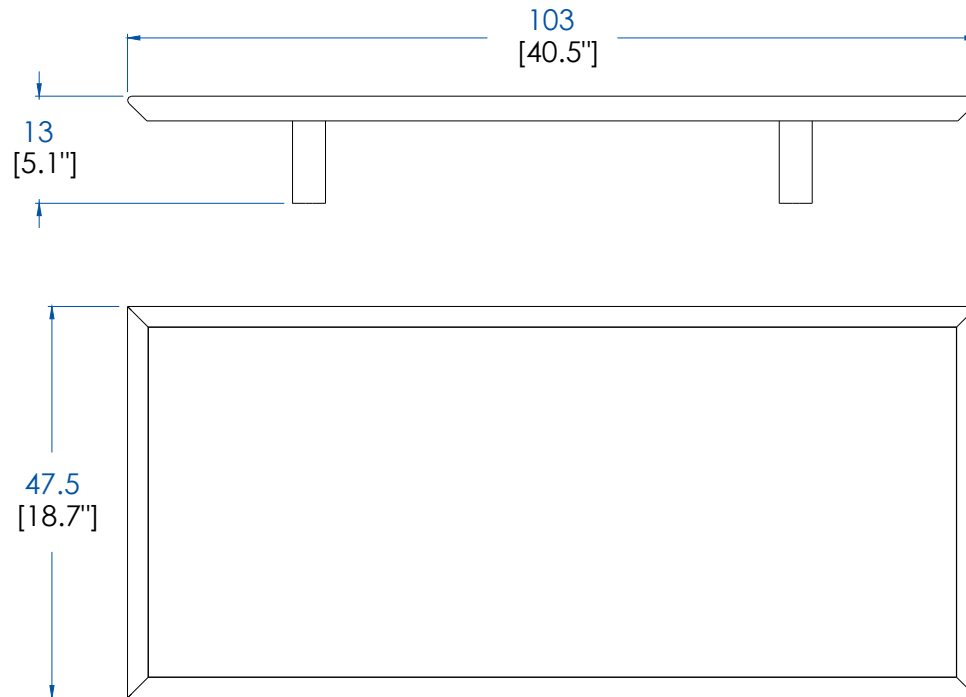

Collection MAH JONG

design Hans Hopfer

rochebobo
PARIS

CTMJ.MC10L - Table Pont Rectangulaire Laquée – L 103 H 13 P 47.5 cm

CTMJ.MC10R - Table Pont Rectangulaire Rosewood

CTMJ.MC10Z - Table Pont Rectangulaire Zebrano

CTMJ.MC10P - Table Pont Rectangulaire Cannage

CTMJ.MC10L - Rectangular "Tray" Table Lacquer – L 40.5" H 5.1" P 18.7"

CTMJ.MC10R - Rectangular "Tray" Table Rosewood

CTMJ.MC10Z - Rectangular "Tray" Table Zebrano

CTMJ.MC10P - Rectangular "Tray" Table Cannage

CTMJ.MC10L - Bandeja Rectangular Lacada – L 103 A 13 P 47.5 cm

CTMJ.MC10R - Bandeja Rectangular Rosewood

CTMJ.MC10Z - Bandeja Rectangular Zebrano

CTMJ.MC10P - Bandeja Rectangular Cannage