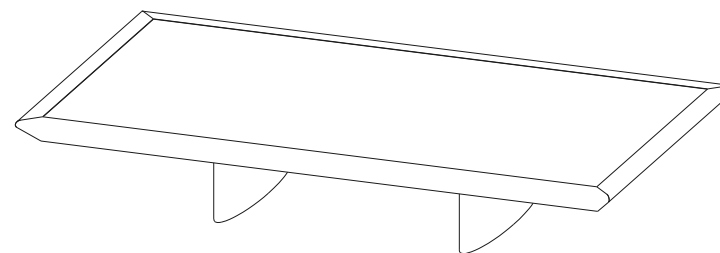

Collection MAH JONG

design Hans Hopfer

rochebobois
PARIS

CTMJ.MC09L - Table Pont Rectangulaire Laquée – L 75 H 13 P 42 cm

CTMJ.MC09R - Table Pont Rectangulaire Rosewood

CTMJ.MC09Z - Table Pont Rectangulaire Zebrano

CTMJ.MC09P - Table Pont Rectangulaire Cannage

CTMJ.MC09L - Rectangular "Tray" Table Lacquer – L 29.5" H 5.1" P 16.5"

CTMJ.MC09R - Rectangular "Tray" Table Rosewood

CTMJ.MC09Z - Rectangular "Tray" Table Zebrano

CTMJ.MC09P - Rectangular "Tray" Table Cannage

CTMJ.MC09L - Bandeja Rectangular Lacada – L 75 A 13 P 42 cm

CTMJ.MC09R - Bandeja Rectangular Rosewood

CTMJ.MC09Z - Bandeja Rectangular Zebrano

CTMJ.MC09P - Bandeja Rectangular Cannage