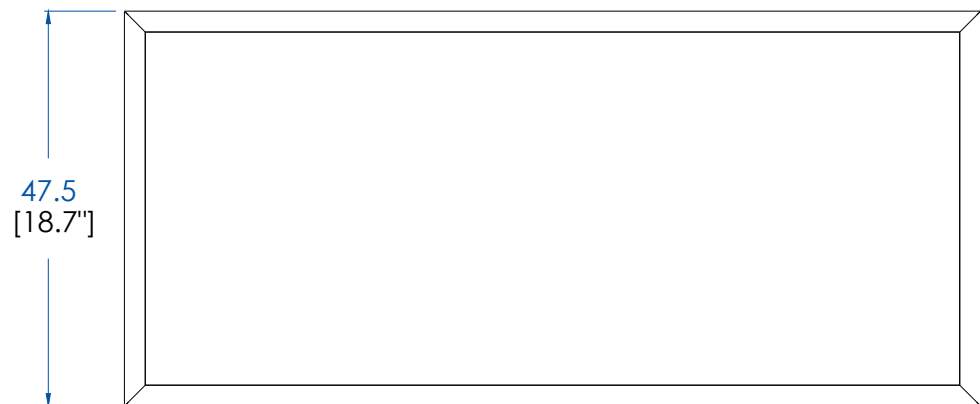

CTMJ.MC11L - Table Basse Rectangulaire Laquée – L 103 H 18 P 47.5 cm

CTMJ.MC11R - Table Basse Rectangulaire Rosewood

CTMJ.MC11Z - Table Basse Rectangulaire Zebrano

CTMJ.MC11L - Rectangular Cocktail Table Lacquer – L 40.5" H 7.1" P 18.7"

CTMJ.MC11R - Rectangular Cocktail Table Rosewood

CTMJ.MC11Z - Rectangular Cocktail Table Zebrano

CTMJ.MC11L - Mesa de Centro Rectangular Lacada – L 103 A 18 P 47.5 cm

CTMJ.MC11R - Mesa de Centro Rectangular Rosewood

CTMJ.MC11Z - Mesa de Centro Rectangular Zebrano