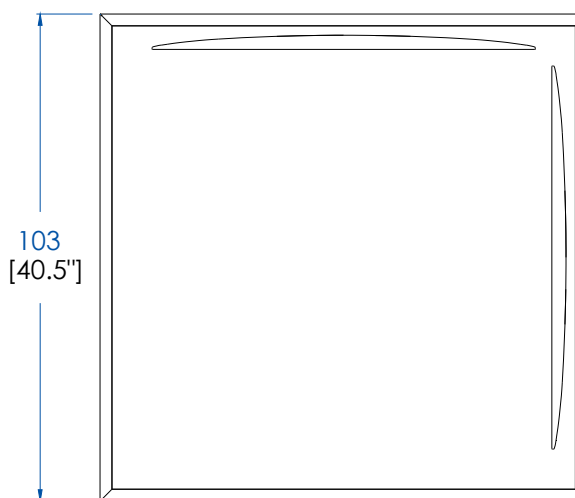

Collection MAH JONG

design Hans Hopfer

rochebobois
PARIS

CTMJ.BA06GL - Plateforme Angle Carré Gauche Laquée – L 103 H 25 P 103 cm
CTMJ.BA06GR - Plateforme Angle Carré Gauche Rosewood
CTMJ.BA06GZ - Plateforme Angle Carré Gauche Zebrano

CTMJ.BA06GL - Square Corner Left Platform Lacquer – L 40.5" H 9.8" P 40.5"
CTMJ.BA06GR - Square Corner Left Platform Rosewood
CTMJ.BA06GZ - Square Corner Left Platform Zebrano

CTMJ.BA06GL - Plataforma Ángulo Cuadrado Izquierdo Lacada – L 103 A 25 P 103 cm
CTMJ.BA06GR - Plataforma Ángulo Cuadrado Izquierdo Rosewood
CTMJ.BA06GZ - Plataforma Ángulo Cuadrado Izquierdo Zebrano

CTMJ.BA06DL - Plateforme Angle Carré Droit Laquée – L 103 H 25 P 103 cm
CTMJ.BA06DR - Plateforme Angle Carré Droit Rosewood
CTMJ.BA06DZ - Plateforme Angle Carré Droit Zebrano

CTMJ.BA06DL - Square Corner Right Platform Lacquer – L 40.5" H 9.8" P 40.5"
CTMJ.BA06DR - Square Corner Right Platform Rosewood
CTMJ.BA06DZ - Square Corner Right Platform Zebrano

CTMJ.BA06DL - Plataforma Ángulo Cuadrado Derecho Lacada – L 103 A 25 P 103 cm
CTMJ.BA06DR - Plataforma Ángulo Cuadrado Derecho Rosewood
CTMJ.BA06DZ - Plataforma Ángulo Cuadrado Derecho Zebrano