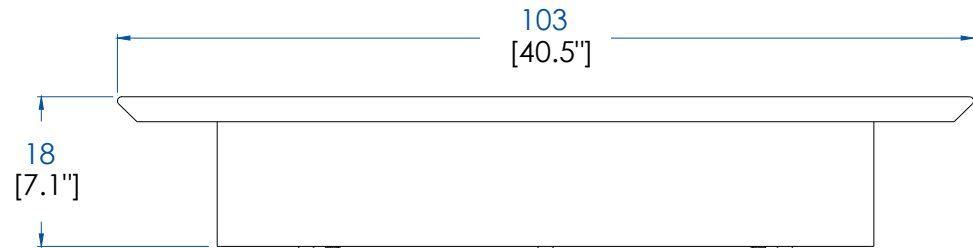

Collection MAH JONG

design Hans Hopfer

rochebobois
PARIS

**pieds sur la longueur
feet lengthwise
pies a lo largo**