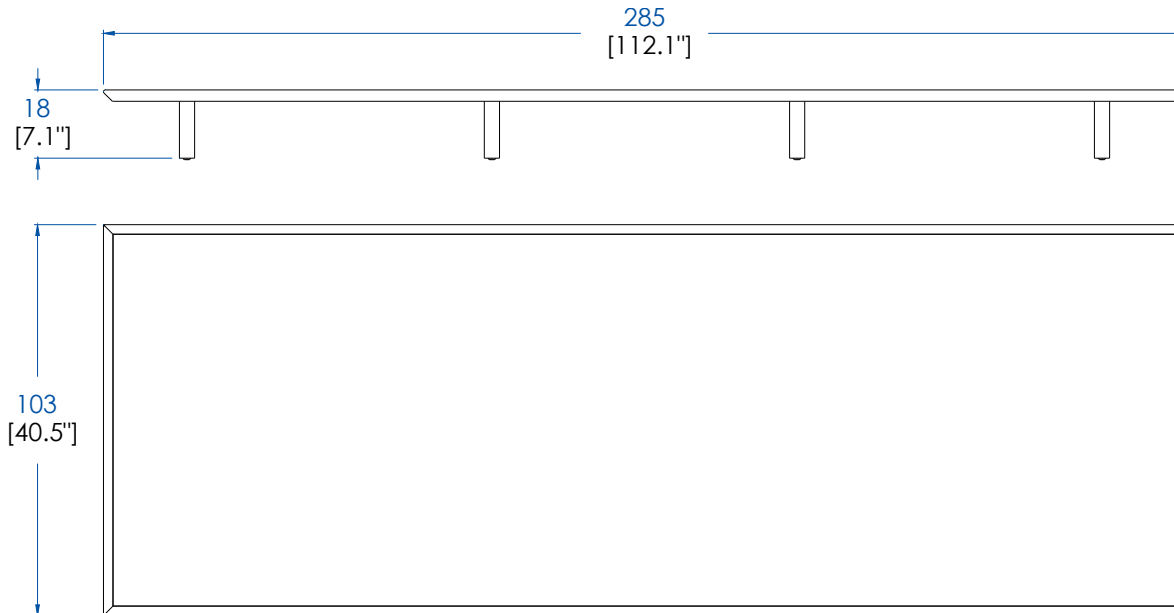

Collection MAH JONG

design Hans Hopfer

rochebobo
PARIS

CTMJ.MC06L - Table Basse Rectangulaire Laquée – L 285 H 18 P 103 cm

CTMJ.MC06R - Table Basse Rectangulaire Rosewood

CTMJ.MC06Z - Table Basse Rectangulaire Zebrano

CTMJ.MC06L - Rectangular Cocktail Table Lacquer – L 112.1" H 7.1" P 40.5"

CTMJ.MC06R - Rectangular Cocktail Table Rosewood

CTMJ.MC06Z - Rectangular Cocktail Table Zebrano

CTMJ.MC06L - Mesa de Centro Rectangular Lacada – L 285 A 18 P 103 cm

CTMJ.MC06R - Mesa de Centro Rectangular Rosewood

CTMJ.MC06Z - Mesa de Centro Rectangular Zebrano