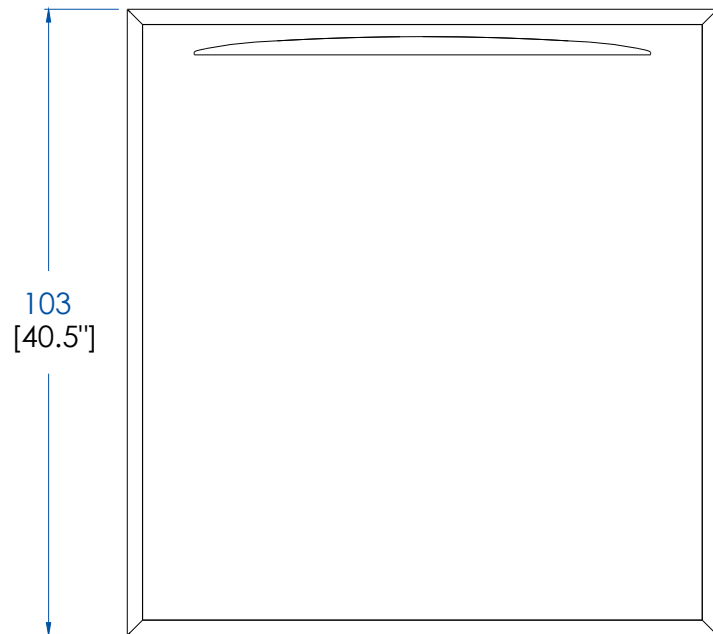

# Collection MAH JONG

design Hans Hopfer

**rochebobo**  
PARIS

**CTMJ.BA01L - Plateforme Assise 1 Place Laquée – L 97 H 25 P 103 cm**

**CTMJ.BA01R - Plateforme Assise 1 Place Rosewood**

**CTMJ.BA01Z - Plateforme Assise 1 Place Zebrano**