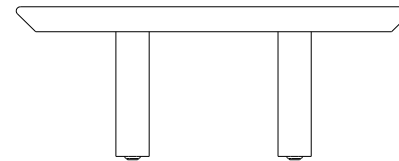

Collection MAH JONG

design Hans Hopfer

rochebobois
PARIS

**pieds sur la longueur
feet lengthwise
pies a lo largo**