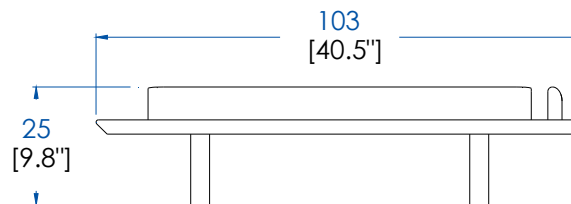

Collection MAH JONG

design Hans Hopfer

rochebobois
PARIS

CTMJ.BA06GL - Plateforme Angle Carré Gauche Laquée – L 103 H 25 P 103 cm
CTMJ.BA06GR - Plateforme Angle Carré Gauche Rosewood
CTMJ.BA06GZ - Plateforme Angle Carré Gauche Zebrano

CTMJ.BA06GL - Square Corner Left Platform Lacquer – L 40.5" H 9.8" P 40.5"
CTMJ.BA06GR - Square Corner Left Platform Rosewood
CTMJ.BA06GZ - Square Corner Left Platform Zebrano

CTMJ.BA06GL - Plataforma Ángulo Cuadrado Izquierdo Lacada – L 103 A 25 P 103 cm
CTMJ.BA06GR - Plataforma Ángulo Cuadrado Izquierdo Rosewood
CTMJ.BA06GZ - Plataforma Ángulo Cuadrado Izquierdo Zebrano

CTMJ.BA06DL - Plateforme Angle Carré Droit Laquée – L 103 H 25 P 103 cm
CTMJ.BA06DR - Plateforme Angle Carré Droit Rosewood
CTMJ.BA06DZ - Plateforme Angle Carré Droit Zebrano

CTMJ.BA06DL - Square Corner Right Platform Lacquer – L 40.5" H 9.8" P 40.5"
CTMJ.BA06DR - Square Corner Right Platform Rosewood
CTMJ.BA06DZ - Square Corner Right Platform Zebrano

CTMJ.BA06DL - Plataforma Ángulo Cuadrado Derecho Lacada – L 103 A 25 P 103 cm
CTMJ.BA06DR - Plataforma Ángulo Cuadrado Derecho Rosewood
CTMJ.BA06DZ - Plataforma Ángulo Cuadrado Derecho Zebrano