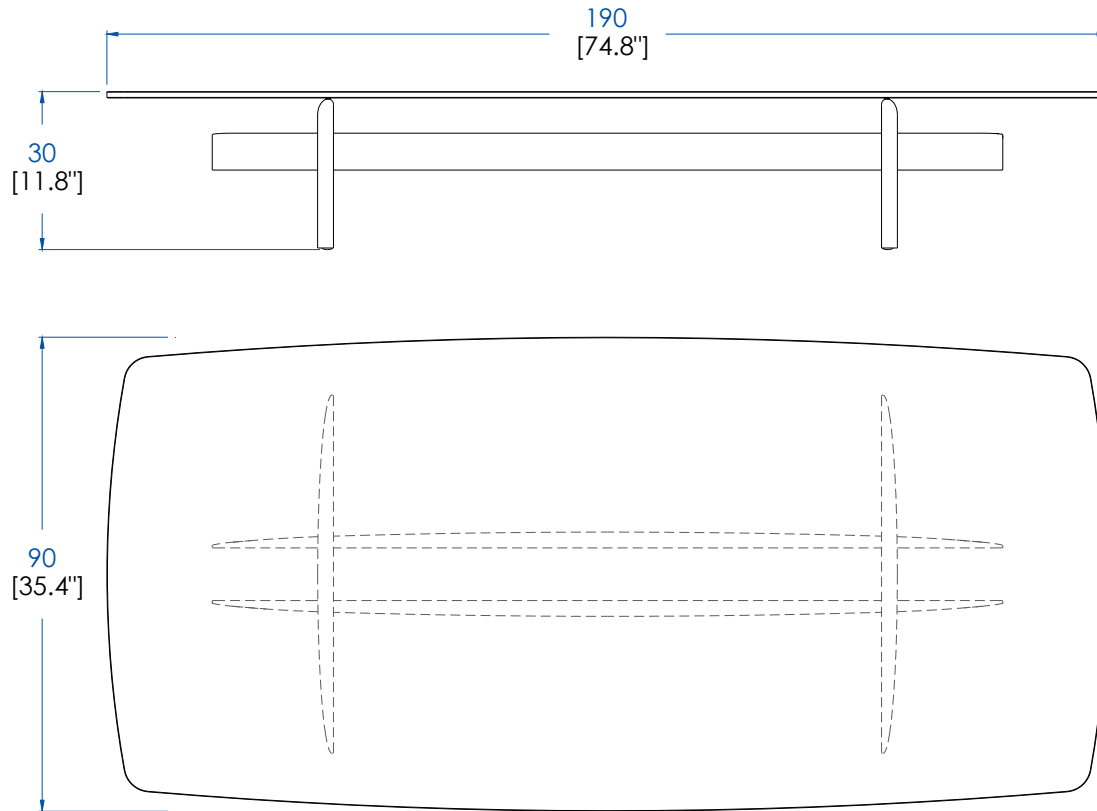

Collection MAH JONG

design Hans Hopfer

rochebobois
PARIS

CTMJ.MC01 - Table Basse Rectangulaire en Verre – L 190 H 30 P 90 cm

Structure en chêne massif, plateau en verre trempé 12mm.

CTMJ.MC01L - Table Basse Rectangulaire Laquée

Structure laquée, plateau en verre trempé 12mm.

CTMJ.MC01 - Rectangular Cocktail Table in Glass – L 74.8" H 11.8" P 35.4"

Structure in solid oak, top in 12mm-thick tempered glass.

CTMJ.MC01L - Rectangular Cocktail Table Laquée

Structure laquée, top in 12mm-thick tempered glass.

CTMJ.MC01 - Mesa de Centro Rectangular Cristal – L 190 A 30 P 90 cm

Estructura en roble macizo, sobre de cristal templado de 12mm.

CTMJ.MC01L - Mesa de Centro Rectangular Laquée

Estructura laquée, sobre de cristal templado de 12mm.