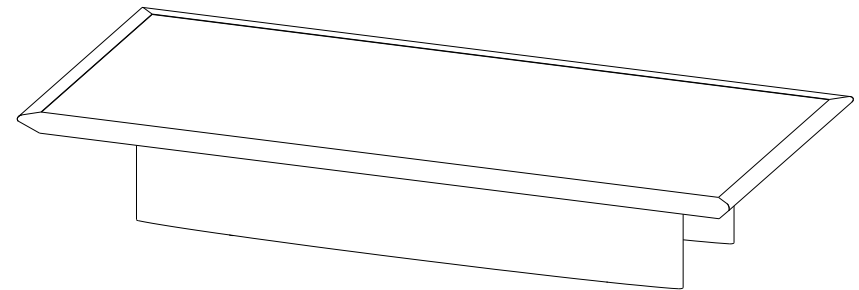

CTMJ.MC11L - Table Basse Rectangulaire Laquée – L 103 H 18 P 47.5 cm

CTMJ.MC11R - Table Basse Rectangulaire Rosewood

CTMJ.MC11Z - Table Basse Rectangulaire Zebrano

CTMJ.MC11L - Rectangular Cocktail Table Lacquer – L 40.5" H 7.1" P 18.7"

CTMJ.MC11R - Rectangular Cocktail Table Rosewood

CTMJ.MC11Z - Rectangular Cocktail Table Zebrano

CTMJ.MC11L - Mesa de Centro Rectangular Lacada – L 103 A 18 P 47.5 cm

CTMJ.MC11R - Mesa de Centro Rectangular Rosewood

CTMJ.MC11Z - Mesa de Centro Rectangular Zebrano