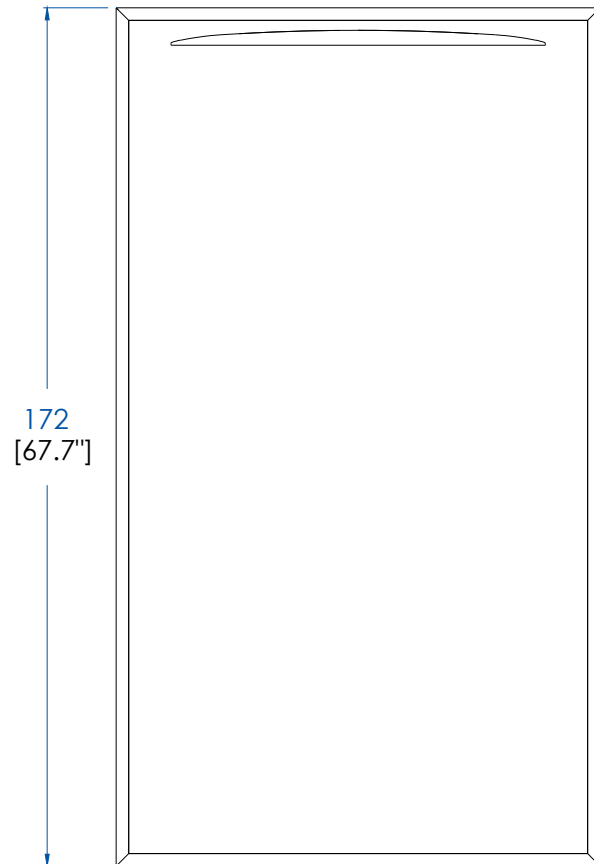

Collection MAH JONG

design Hans Hopfer

rochebobo
PARIS

CTMJ.BA12L - Plateforme Chaise Longue Laquée – L 97 H 25 P 172 cm
CTMJ.BA12R - Plateforme Chaise Longue Rosewood
CTMJ.BA12Z - Plateforme Chaise Longue Zebrano

CTMJ.BA12L - Lounge Chair Platform Lacquer – L 38.2" H 9.8" P 67.7"
CTMJ.BA12R - Lounge Chair Platform Rosewood
CTMJ.BA12Z - Lounge Chair Platform Zebrano

CTMJ.BA12L - Plataforma Chaise Longue Lacada – L 97 A 25 P 172 cm
CTMJ.BA12R - Plataforma Chaise Longue Rosewood
CTMJ.BA12Z - Plataforma Chaise Longue Zebrano