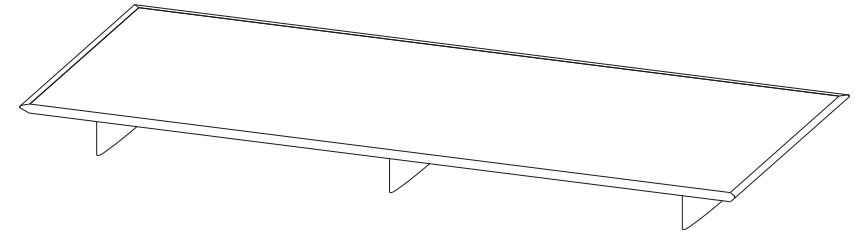

Collection MAH JONG

design Hans Hopfer

rochebobo
PARIS

CTMJ.MC05L - Table Basse Rectangulaire Laquée – L 243 H 18 P 103 cm
CTMJ.MC05R - Table Basse Rectangulaire Rosewood
CTMJ.MC05Z - Table Basse Rectangulaire Zebrano

CTMJ.MC05L - Rectangular Cocktail Table Lacquer – L 95.6" H 7.1" P 40.5"
CTMJ.MC05R - Rectangular Cocktail Table Rosewood
CTMJ.MC05Z - Rectangular Cocktail Table Zebrano

CTMJ.MC05L - Mesa de Centro Rectangular Lacada – L 243 A 18 P 103 cm
CTMJ.MC05R - Mesa de Centro Rectangular Rosewood
CTMJ.MC05Z - Mesa de Centro Rectangular Zebrano