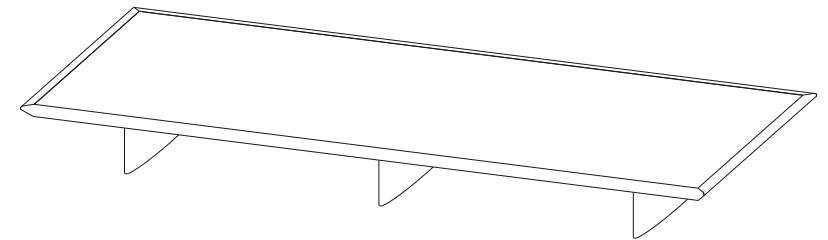

Collection MAH JONG

design Hans Hopfer

rochebobo
PARIS

CTMJ.MC08L - Table Basse Rectangulaire Laquée – L 172 H 18 P 75 cm

CTMJ.MC08R - Table Basse Rectangulaire Rosewood

CTMJ.MC08Z - Table Basse Rectangulaire Zebrano

CTMJ.MC08L - Rectangular Cocktail Table Lacquer – L 67.7" H 7.1" P 29.5"

CTMJ.MC08R - Rectangular Cocktail Table Rosewood

CTMJ.MC08Z - Rectangular Cocktail Table Zebrano

CTMJ.MC08L - Mesa de Centro Rectangular Lacada – L 172 A 18 P 75 cm

CTMJ.MC08R - Mesa de Centro Rectangular Rosewood

CTMJ.MC08Z - Mesa de Centro Rectangular Zebrano