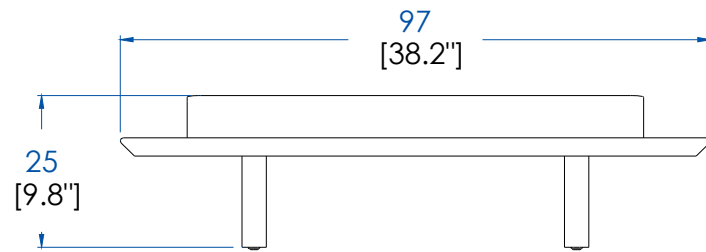

# Collection MAH JONG

design Hans Hopfer

**rochebobo**  
PARIS

**CTMJ.BA01L - Plateforme Assise 1 Place Laquée – L 97 H 25 P 103 cm**

**CTMJ.BA01R - Plateforme Assise 1 Place Rosewood**

**CTMJ.BA01Z - Plateforme Assise 1 Place Zebrano**