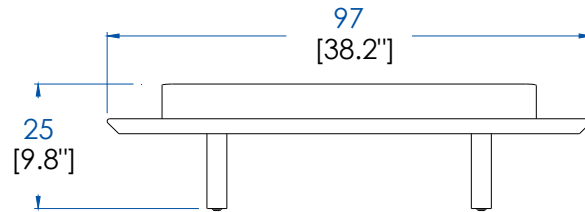

Collection MAH JONG

design Hans Hopfer

rochebobo
PARIS

CTMJ.BA12L - Plateforme Chaise Longue Laquée – L 97 H 25 P 172 cm
CTMJ.BA12R - Plateforme Chaise Longue Rosewood
CTMJ.BA12Z - Plateforme Chaise Longue Zebrano

CTMJ.BA12L - Lounge Chair Platform Lacquer – L 38.2" H 9.8" P 67.7"
CTMJ.BA12R - Lounge Chair Platform Rosewood
CTMJ.BA12Z - Lounge Chair Platform Zebrano

CTMJ.BA12L - Plataforma Chaise Longue Lacada – L 97 A 25 P 172 cm
CTMJ.BA12R - Plataforma Chaise Longue Rosewood
CTMJ.BA12Z - Plataforma Chaise Longue Zebrano