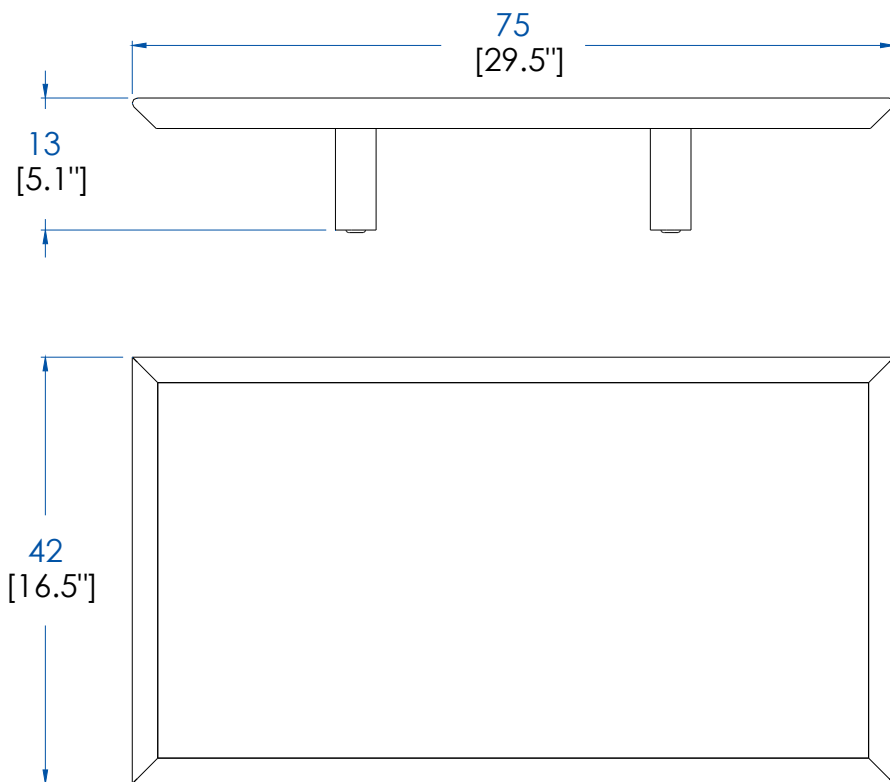

Collection MAH JONG

design Hans Hopfer

rochebobois
PARIS

CTMJ.MC09L - Table Pont Rectangulaire Laquée – L 75 H 13 P 42 cm

CTMJ.MC09R - Table Pont Rectangulaire Rosewood

CTMJ.MC09Z - Table Pont Rectangulaire Zebrano

CTMJ.MC09P - Table Pont Rectangulaire Cannage

CTMJ.MC09L - Rectangular "Tray" Table Lacquer – L 29.5" H 5.1" P 16.5"

CTMJ.MC09R - Rectangular "Tray" Table Rosewood

CTMJ.MC09Z - Rectangular "Tray" Table Zebrano

CTMJ.MC09P - Rectangular "Tray" Table Cannage

CTMJ.MC09L - Bandeja Rectangular Lacada – L 75 A 13 P 42 cm

CTMJ.MC09R - Bandeja Rectangular Rosewood

CTMJ.MC09Z - Bandeja Rectangular Zebrano

CTMJ.MC09P - Bandeja Rectangular Cannage