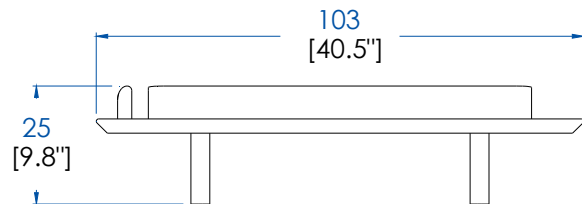

Collection MAH JONG

design Hans Hopfer

rochebobois
PARIS

CTMJ.BA06GL - Plateforme Angle Carré Gauche Laquée – L 103 H 25 P 103 cm
CTMJ.BA06GR - Plateforme Angle Carré Gauche Rosewood
CTMJ.BA06GZ - Plateforme Angle Carré Gauche Zebrano

CTMJ.BA06GL - Square Corner Left Platform Lacquer – L 40.5" H 9.8" P 40.5"
CTMJ.BA06GR - Square Corner Left Platform Rosewood
CTMJ.BA06GZ - Square Corner Left Platform Zebrano

CTMJ.BA06GL - Plataforma Ángulo Cuadrado Izquierdo Lacada – L 103 A 25 P 103 cm
CTMJ.BA06GR - Plataforma Ángulo Cuadrado Izquierdo Rosewood
CTMJ.BA06GZ - Plataforma Ángulo Cuadrado Izquierdo Zebrano

CTMJ.BA06DL - Plateforme Angle Carré Droit Laquée – L 103 H 25 P 103 cm
CTMJ.BA06DR - Plateforme Angle Carré Droit Rosewood
CTMJ.BA06DZ - Plateforme Angle Carré Droit Zebrano

CTMJ.BA06DL - Square Corner Right Platform Lacquer – L 40.5" H 9.8" P 40.5"
CTMJ.BA06DR - Square Corner Right Platform Rosewood
CTMJ.BA06DZ - Square Corner Right Platform Zebrano

CTMJ.BA06DL - Plataforma Ángulo Cuadrado Derecho Lacada – L 103 A 25 P 103 cm
CTMJ.BA06DR - Plataforma Ángulo Cuadrado Derecho Rosewood
CTMJ.BA06DZ - Plataforma Ángulo Cuadrado Derecho Zebrano