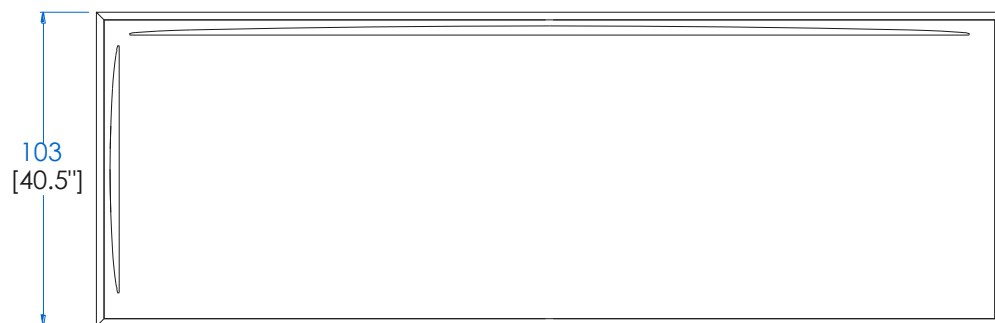

Collection MAH JONG

design Hans Hopfer

rochebobo
PARIS

CTMJ.BA10GL - Plateforme Angle Gauche 3 Places Laquée – L298 H25 P103 cm
CTMJ.BA10GR - Plateforme Angle Gauche 3 Places Rosewood
CTMJ.BA10GZ - Plateforme Angle Gauche 3 Places Zebrano

CTMJ.BA10GL - 3 Seat Corner Left Platform Lacquer – L117,3" H9,8" P40,5"
CTMJ.BA10GR - 3 Seat Corner Left Platform Rosewood
CTMJ.BA10GZ - 3 Seat Corner Left Platform Zebrano

CTMJ.BA10GL - Plataforma Ángulo Izquierdo 3 Plazas Lacada
CTMJ.BA10GR - Plataforma Ángulo Izquierdo 3 Plazas Rosewood
CTMJ.BA10GZ - Plataforma Ángulo Izquierdo 3 Plazas Zebrano