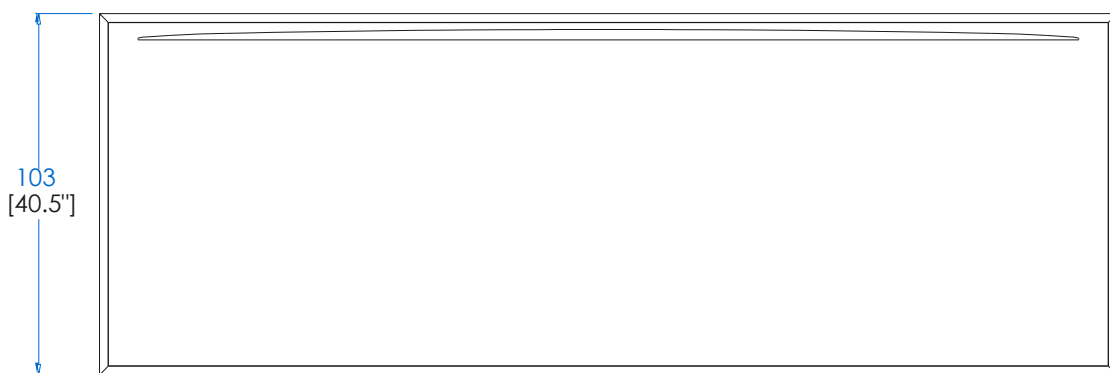

Collection MAH JONG

design Hans Hopfer

rochebobo
PARIS

CTMJ.BA05L - Plateforme Assise 3 Places Laquée – L291 H25 P103 cm
CTMJ.BA05R - Plateforme Assise 3 Places Rosewood
CTMJ.BA05Z - Plateforme Assise 3 Places Zebrano

CTMJ.BA05L - 3 Seat Platform Lacquer – L114,5" H9,8" P40,5"
CTMJ.BA05R - 3 Seat Platform Rosewood
CTMJ.BA05Z - 3 Seat Platform Zebrano

CTMJ.BA05L - Plataforma Asiento 3 Plazas Lacada
CTMJ.BA05R - Plataforma Asiento 3 Plazas Rosewood
CTMJ.BA05Z - Plataforma Asiento 3 Plazas Zebrano