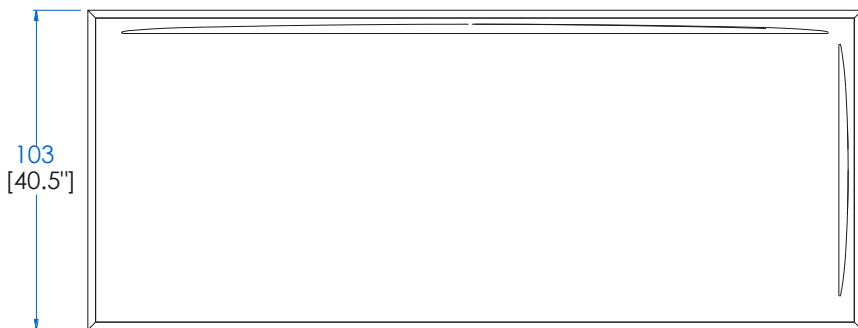

Collection MAH JONG

design Hans Hopfer

rochebobo
PARIS

CTMJ.BA09GL - Plateforme Angle Gauche 2.5 Places Laquée – L250 H25 P103 cm
CTMJ.BA09GR - Plateforme Angle Gauche 2.5 Places Rosewood
CTMJ.BA09GZ - Plateforme Angle Gauche 2.5 Places Zebano

CTMJ.BA09GL - 2.5 Seat Corner Left Platform Lacquer – L98,4" H9,8" P40,5"
CTMJ.BA09GR - 2.5 Seat Corner Left Platform Rosewood
CTMJ.BA09GZ - 2.5 Seat Corner Left Platform Zebano

CTMJ.BA09GL - Plataforma Ángulo Izquierdo 2.5 Plazas Lacada
CTMJ.BA09GR - Plataforma Ángulo Izquierdo 2.5 Plazas Rosewood
CTMJ.BA09GZ - Plataforma Ángulo Izquierdo 2.5 Plazas Zebano