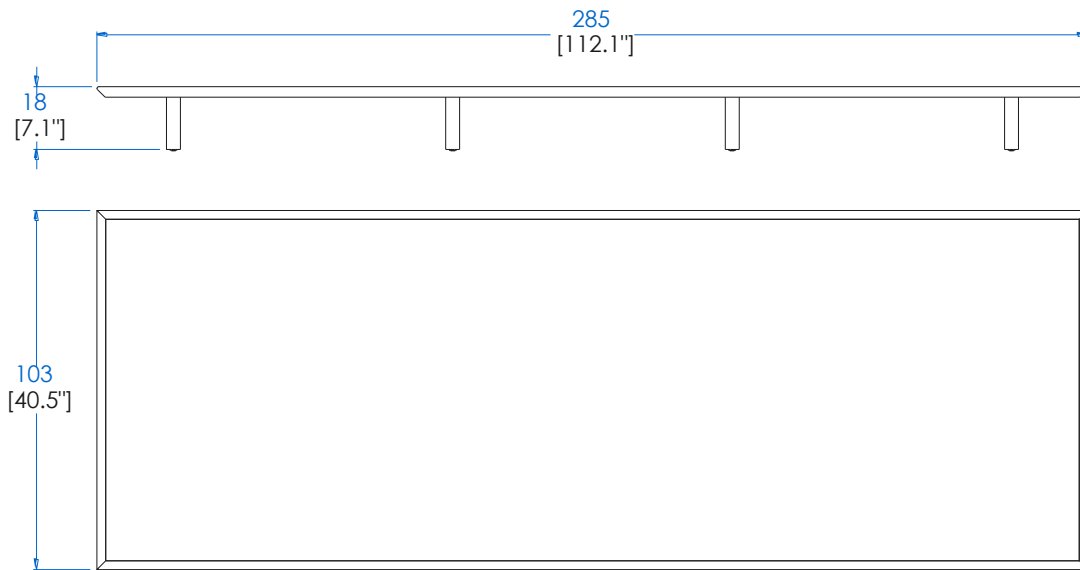

Collection MAH JONG

design Hans Hopfer

rochebobo
PARIS

CTMJ.MC06L - Table Basse Rectangulaire Laquée – L285 H18 P103 cm
CTMJ.MC06R - Table Basse Rectangulaire Rosewood
CTMJ.MC06Z - Table Basse Rectangulaire Zebrano

CTMJ.MC06L - Rectangular Cocktail Table Lacquer – L112,1" H7,1" P40,5"
CTMJ.MC06R - Rectangular Cocktail Table Rosewood
CTMJ.MC06Z - Rectangular Cocktail Table Zebrano

CTMJ.MC06L - Mesa de Centro Rectangular Lacada
CTMJ.MC06R - Mesa de Centro Rectangular Rosewood
CTMJ.MC06Z - Mesa de Centro Rectangular Zebrano