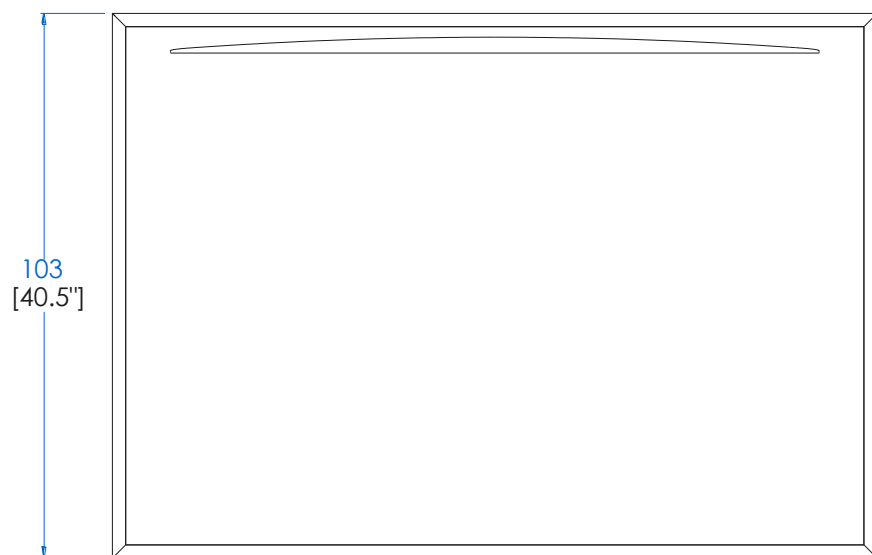

Collection MAH JONG

design Hans Hopper

rochebobo
PARIS

CTMJ.BA02L - Plateforme Assise 1.5 Place Laquée – L145 H25 P103 cm
CTMJ.BA02R - Plateforme Assise 1.5 Place Rosewood
CTMJ.BA02Z - Plateforme Assise 1.5 Place Zebrano

CTMJ.BA02L - 1.5 Seat Platform Lacquer – L57,1" H9,8" P40,5"
CTMJ.BA02R - 1.5 Seat Platform Rosewood
CTMJ.BA02Z - 1.5 Seat Platform Zebrano

CTMJ.BA02L - Plataforma Asiento 1.5 Plaza Lacada
CTMJ.BA02R - Plataforma Asiento 1.5 Plaza Rosewood
CTMJ.BA02Z - Plataforma Asiento 1.5 Plaza Zebrano