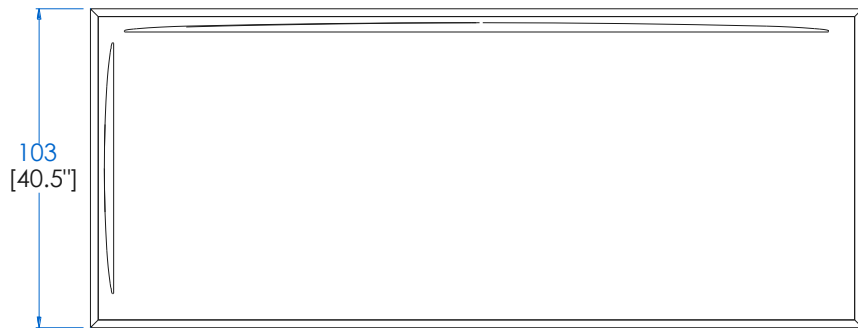

Collection MAH JONG

design Hans Hopfer

rochebobo
PARIS

CTMJ.BA09GL - Plateforme Angle Gauche 2.5 Places Laquée – L250 H25 P103 cm
CTMJ.BA09GR - Plateforme Angle Gauche 2.5 Places Rosewood
CTMJ.BA09GZ - Plateforme Angle Gauche 2.5 Places Zebano

CTMJ.BA09GL - 2.5 Seat Corner Left Platform Lacquer – L98,4" H9,8" P40,5"
CTMJ.BA09GR - 2.5 Seat Corner Left Platform Rosewood
CTMJ.BA09GZ - 2.5 Seat Corner Left Platform Zebano

CTMJ.BA09GL - Plataforma Ángulo Izquierdo 2.5 Plazas Lacada
CTMJ.BA09GR - Plataforma Ángulo Izquierdo 2.5 Plazas Rosewood
CTMJ.BA09GZ - Plataforma Ángulo Izquierdo 2.5 Plazas Zebano