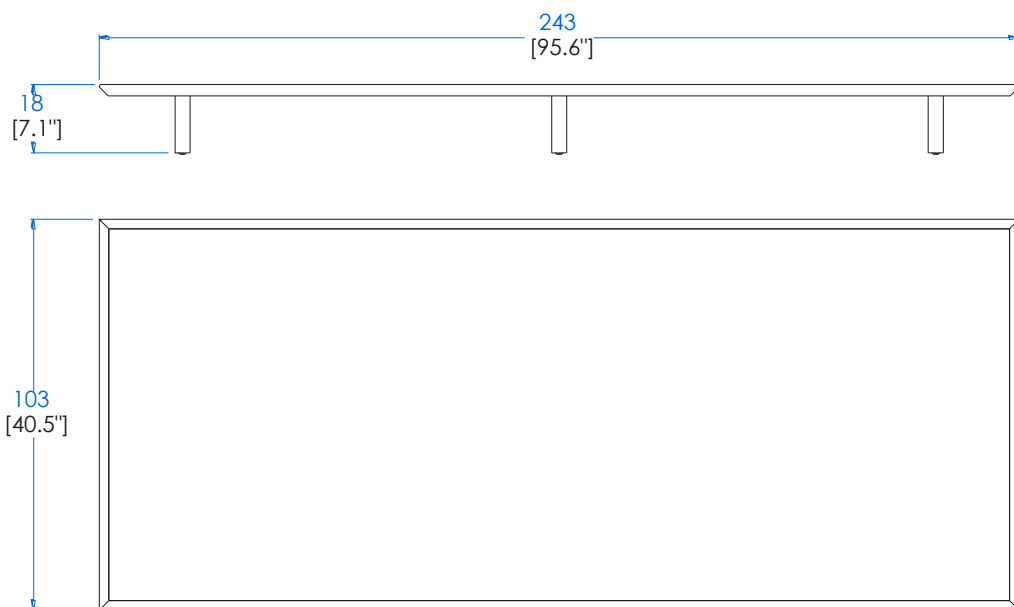

Collection MAH JONG

design Hans Hopper

rochebobo
PARIS

CTMJ.MC05L - Table Basse Rectangulaire Laquée – L243 H18 P103 cm
CTMJ.MC05R - Table Basse Rectangulaire Rosewood
CTMJ.MC05Z - Table Basse Rectangulaire Zebrano

CTMJ.MC05L - Rectangular Cocktail Table Lacquer – L95,6" H7,1" P40,5"
CTMJ.MC05R - Rectangular Cocktail Table Rosewood
CTMJ.MC05Z - Rectangular Cocktail Table Zebrano

CTMJ.MC05L - Mesa de Centro Rectangular Lacada
CTMJ.MC05R - Mesa de Centro Rectangular Rosewood
CTMJ.MC05Z - Mesa de Centro Rectangular Zebrano