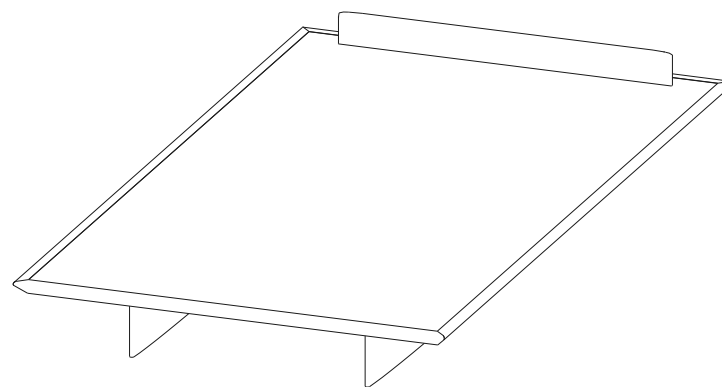

Collection MAH JONG

design Hans Hopfer

rochebobo
PARIS

CTMJ.BA12L - Plateforme Chaise Longue Laquée – L97 H25 P172 cm
CTMJ.BA12R - Plateforme Chaise Longue Rosewood
CTMJ.BA12Z - Plateforme Chaise Longue Zebrano

CTMJ.BA12L - Lounge Chair Platform Lacquer – L38,2" H9,8" P67,7"
CTMJ.BA12R - Lounge Chair Platform Rosewood
CTMJ.BA12Z - Lounge Chair Platform Zebrano

CTMJ.BA12L - Plataforma Chaise Longue Lacada
CTMJ.BA12R - Plataforma Chaise Longue Rosewood
CTMJ.BA12Z - Plataforma Chaise Longue Zebrano