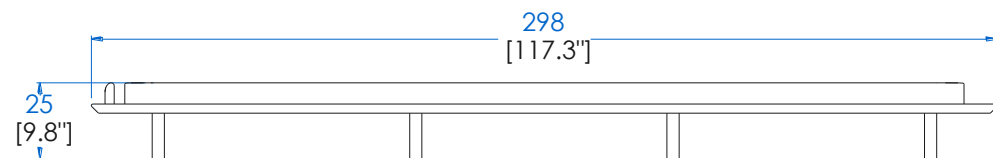

Collection MAH JONG

design Hans Hopfer

rochebobo
PARIS

CTMJ.BA10GL - Plateforme Angle Gauche 3 Places Laquée – L298 H25 P103 cm
CTMJ.BA10GR - Plateforme Angle Gauche 3 Places Rosewood
CTMJ.BA10GZ - Plateforme Angle Gauche 3 Places Zebrano

CTMJ.BA10GL - 3 Seat Corner Left Platform Lacquer – L117,3" H9,8" P40,5"
CTMJ.BA10GR - 3 Seat Corner Left Platform Rosewood
CTMJ.BA10GZ - 3 Seat Corner Left Platform Zebrano

CTMJ.BA10GL - Plataforma Ángulo Izquierdo 3 Plazas Lacada
CTMJ.BA10GR - Plataforma Ángulo Izquierdo 3 Plazas Rosewood
CTMJ.BA10GZ - Plataforma Ángulo Izquierdo 3 Plazas Zebrano