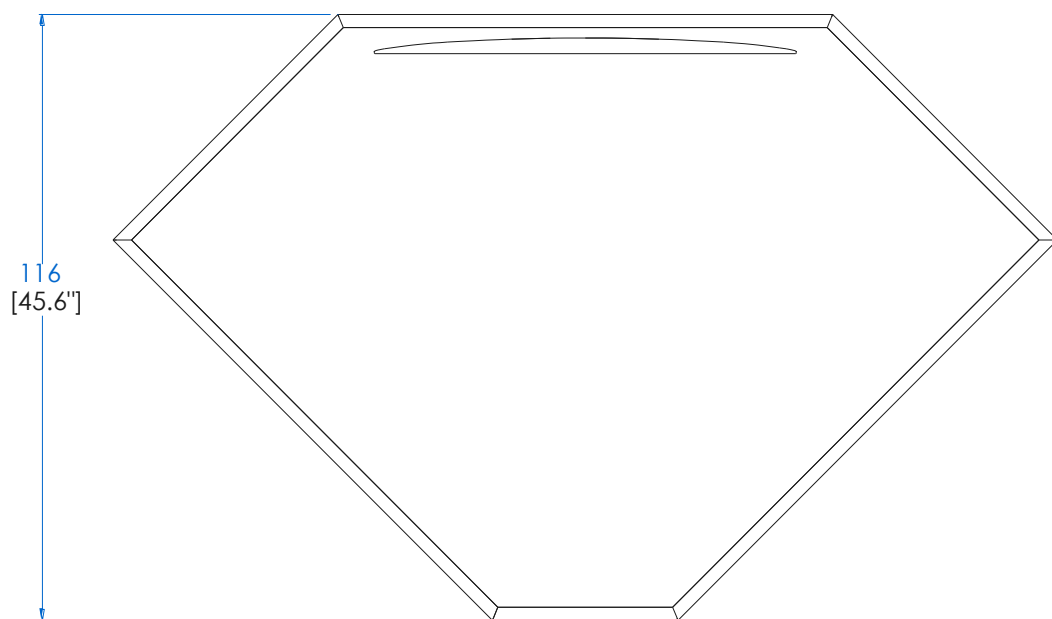

Collection MAH JONG

design Hans Hopper

rochebobo
PARIS

CTMJ.BA11L - Plateforme Angle Panoramique Laquée – L181,3 H25 P116 cm
CTMJ.BA11R - Plateforme Angle Panoramique Rosewood
CTMJ.BA11Z - Plateforme Angle Panoramique Zebrano

CTMJ.BA11L - Panoramic Corner Platform Lacquer – L71,3" H9,8" P45,6"
CTMJ.BA11R - Panoramic Corner Platform Rosewood
CTMJ.BA11Z - Panoramic Corner Platform Zebrano

CTMJ.BA11L - Plataforma Ángulo Panorámico Lacada
CTMJ.BA11R - Plataforma Ángulo Panorámico Rosewood
CTMJ.BA11Z - Plataforma Ángulo Panorámico Zebrano