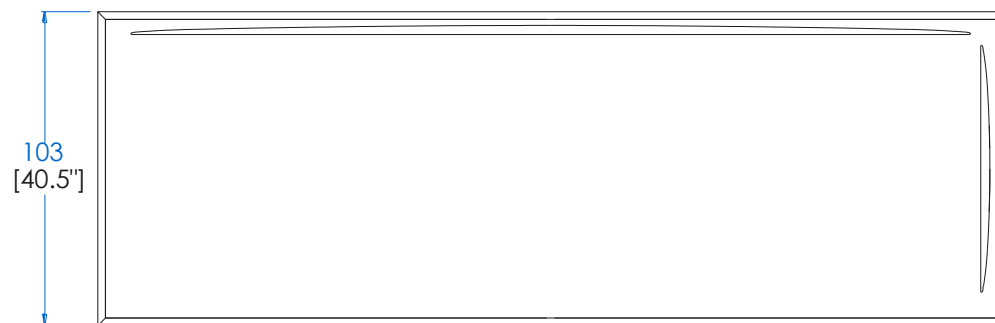

Collection MAH JONG

design Hans Hopfer

rochebobo
PARIS

CTMJ.BA10GL - Plateforme Angle Gauche 3 Places Laquée – L298 H25 P103 cm
CTMJ.BA10GR - Plateforme Angle Gauche 3 Places Rosewood
CTMJ.BA10GZ - Plateforme Angle Gauche 3 Places Zebrano

CTMJ.BA10GL - 3 Seat Corner Left Platform Lacquer – L117,3" H9,8" P40,5"
CTMJ.BA10GR - 3 Seat Corner Left Platform Rosewood
CTMJ.BA10GZ - 3 Seat Corner Left Platform Zebrano

CTMJ.BA10GL - Plataforma Ángulo Izquierdo 3 Plazas Lacada
CTMJ.BA10GR - Plataforma Ángulo Izquierdo 3 Plazas Rosewood
CTMJ.BA10GZ - Plataforma Ángulo Izquierdo 3 Plazas Zebrano