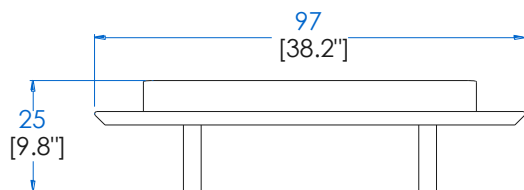

Collection MAH JONG

design Hans Hopfer

rochebobo
PARIS

CTMJ.BA12L - Plateforme Chaise Longue Laquée – L97 H25 P172 cm
CTMJ.BA12R - Plateforme Chaise Longue Rosewood
CTMJ.BA12Z - Plateforme Chaise Longue Zebrano

CTMJ.BA12L - Lounge Chair Platform Lacquer – L38,2" H9,8" P67,7"
CTMJ.BA12R - Lounge Chair Platform Rosewood
CTMJ.BA12Z - Lounge Chair Platform Zebrano

CTMJ.BA12L - Plataforma Chaise Longue Lacada
CTMJ.BA12R - Plataforma Chaise Longue Rosewood
CTMJ.BA12Z - Plataforma Chaise Longue Zebrano