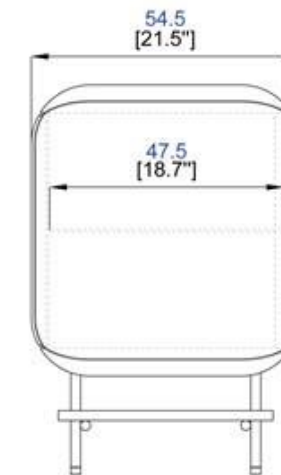

CAPSULE

design Cédric RAGOT

rochebobois
PARIS