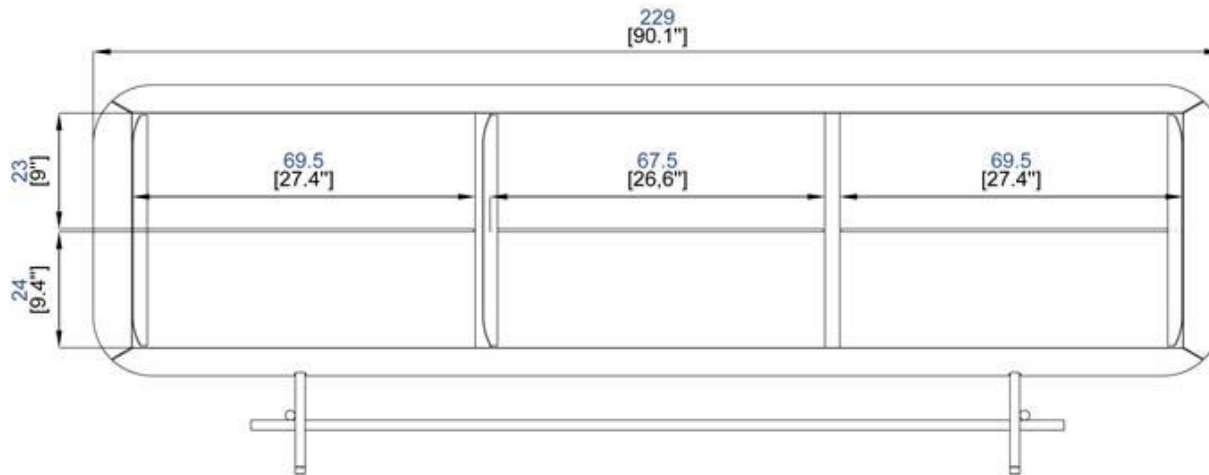

CAPSULE

design Cédric RAGOT

rochebobois
PARIS