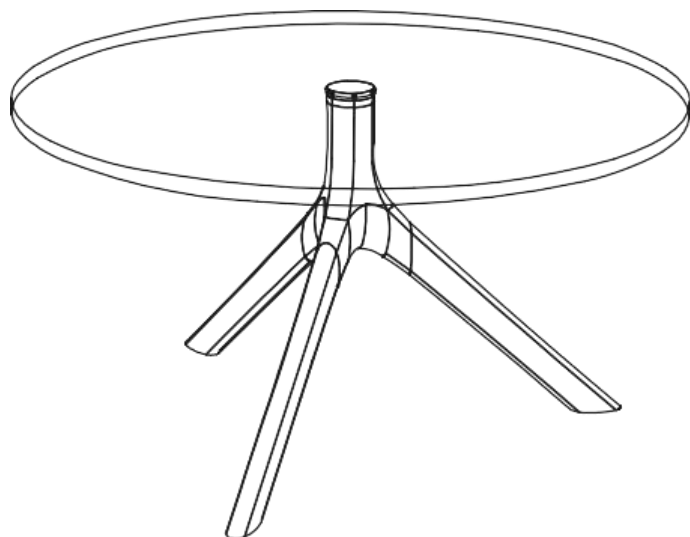

Collection PLEXIWOOD

rochebobo
PARIS