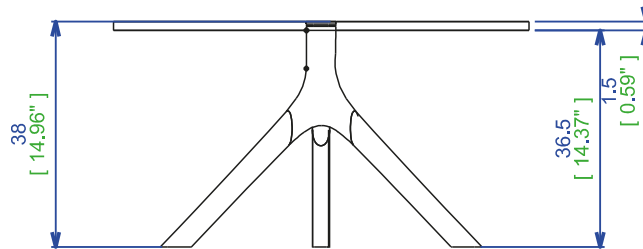

Collection PLEXIWOOD

design Antoine FRITSCH

rochebobo
PARIS