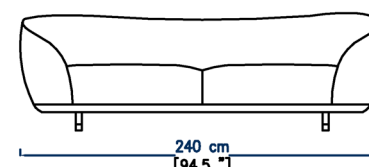

# HYAGO

design Antoine FRITSCH & Vivien DURISOTTI

**HY01**  
CANAPE 2 PLACES  
2-SEATS SOFA  
SOFÁ 2 PLAZAS

**HY02**  
CANAPE 3 PLACES  
3-SEATS SOFA  
SOFÁ 3 PLAZAS

**HY03**  
GRAND CANAPE 3 PLACES  
LARGE 3-SEATS SOFA  
GRAN SOFÁ 3 PLAZAS

**HY04**  
CANAPE 4 PLACES  
4-SEATS SOFA  
SOFÁ 4 PLAZAS

**HY05**  
CHAISE LONGUE DROITE  
RIGHT LONG CHAIR  
SILLA LARGA DERECHA

**HY06**  
CHAISE LONGUE GAUCHE  
LEFT LONG CHAIR  
SILLA LARGA IZQUIERDA