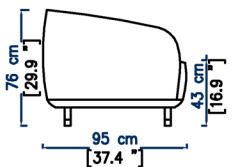

# HYAGO

design Antoine FRITSCH & Vivien DURISOTTI

**HY01**  
CANAPE 2 PLACES  
2-SEATS SOFA  
SOFÁ 2 PLAZAS

**HY02**  
CANAPE 3 PLACES  
3-SEATS SOFA  
SOFÁ 3 PLAZAS

**HY03**  
GRAND CANAPE 3 PLACES  
LARGE 3-SEATS SOFA  
GRAN SOFÁ 3 PLAZAS