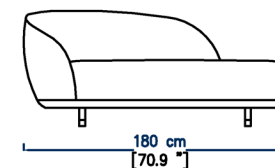

HY06
CHAISE LONGUE GAUCHE
LEFT LONG CHAIR
SILLA LARGA IZQUIERDA