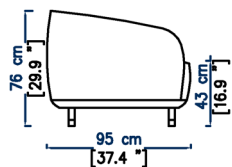

# HYAGO

design Antoine FRITSCH & Vivien DURISOTTI

**HY01**  
CANAPE 2 PLACES  
2-SEATS SOFA  
SOFÁ 2 PLAZAS

**HY02**  
CANAPE 3 PLACES  
3-SEATS SOFA  
SOFÁ 3 PLAZAS

**HY03**  
GRAND CANAPE 3 PLACES  
LARGE 3-SEATS SOFA  
GRAN SOFÁ 3 PLAZAS