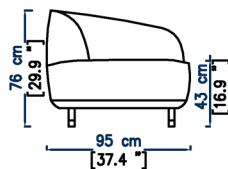

HY05
CHAISE LONGUE DROITE
RIGHT LONG CHAIR
SILLA LARGA DERECHA