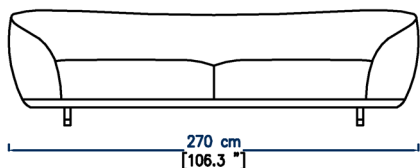

# HYAGO

design Antoine FRITSCH & Vivien DURISOTTI

**HY01**  
CANAPE 2 PLACES  
2-SEATS SOFA  
SOFÁ 2 PLAZAS

**HY02**  
CANAPE 3 PLACES  
3-SEATS SOFA  
SOFÁ 3 PLAZAS

**HY03**  
GRAND CANAPE 3 PLACES  
LARGE 3-SEATS SOFA  
GRAN SOFÁ 3 PLAZAS

**HY04**  
CANAPE 4 PLACES  
4-SEATS SOFA  
SOFÁ 4 PLAZAS

**HY05**  
CHAISE LONGUE DROITE  
RIGHT LONG CHAIR  
SILLA LARGA DERECHA

**HY06**  
CHAISE LONGUE GAUCHE  
LEFT LONG CHAIR  
SILLA LARGA IZQUIERDA