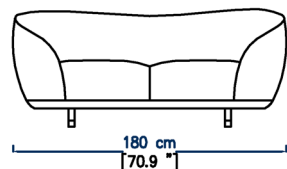

# HYAGO

design Antoine FRITSCH & Vivien DURISOTTI

**HY01**  
CANAPE 2 PLACES  
2-SEATS SOFA  
SOFÁ 2 PLAZAS

**HY02**  
CANAPE 3 PLACES  
3-SEATS SOFA  
SOFÁ 3 PLAZAS

**HY03**  
GRAND CANAPE 3 PLACES  
LARGE 3-SEATS SOFA  
GRAN SOFÁ 3 PLAZAS