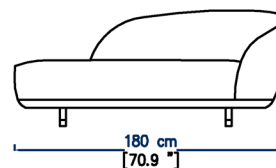

HY05
CHAISE LONGUE DROITE
RIGHT LONG CHAIR
SILLA LARGA DERECHA