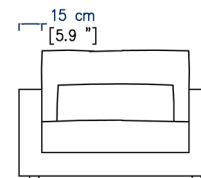

LB02
CANAPE 2 PLACES 1/2
2.5-SEAT SOFA
SOFÁ 2 PLAZAS 1/2