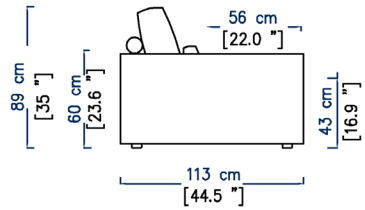

LONG BEACH

design Sacha LAKIC

rochebobo
PARIS