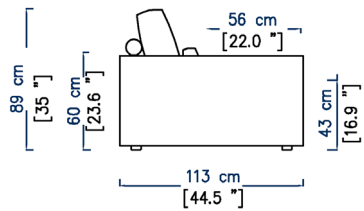

LONG BEACH

design Sacha LAKIC

rochebobo
PARIS

LB01
CANAPE 1 PLACE 1/2
2-SEAT SOFA
SOFÁ 2 PLAZAS