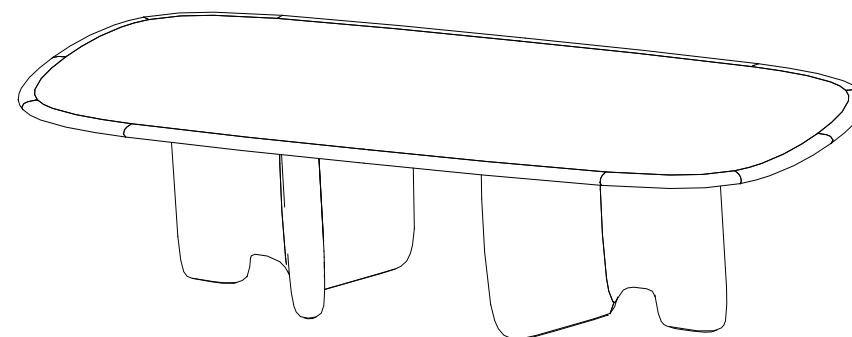

Collection RIO IPANEMA

rochebobois
PARIS

design Bruno Moinard

P.RI.MS03M – Table Repas Rectangulaire - Plateau Bois – L300 H75,8 P130 cm

Plateau fixe en panneau de fibres de moyenne densité plaqué chêne défibré avec emboîture chêne massif et 2 piètement en chêne massif défibré (plusieurs teintes).

P.RI.MS03M – Rectangular Dining Table - Wooden Top – L118,1" H29,8" P51,2"

Fixed top in defibrated oak veneer on MDF with solid oak frame and 2 bases in defibrated solid oak (many stains available).

P.RI.MS03M – Mesa de Comedor Rectangular - Sobre de madera

Sobre fijo en MDF chapado en roble desfibrado com unión de roble macizo y 2 patas de roble macizo desfibrado (numerosos tintes).