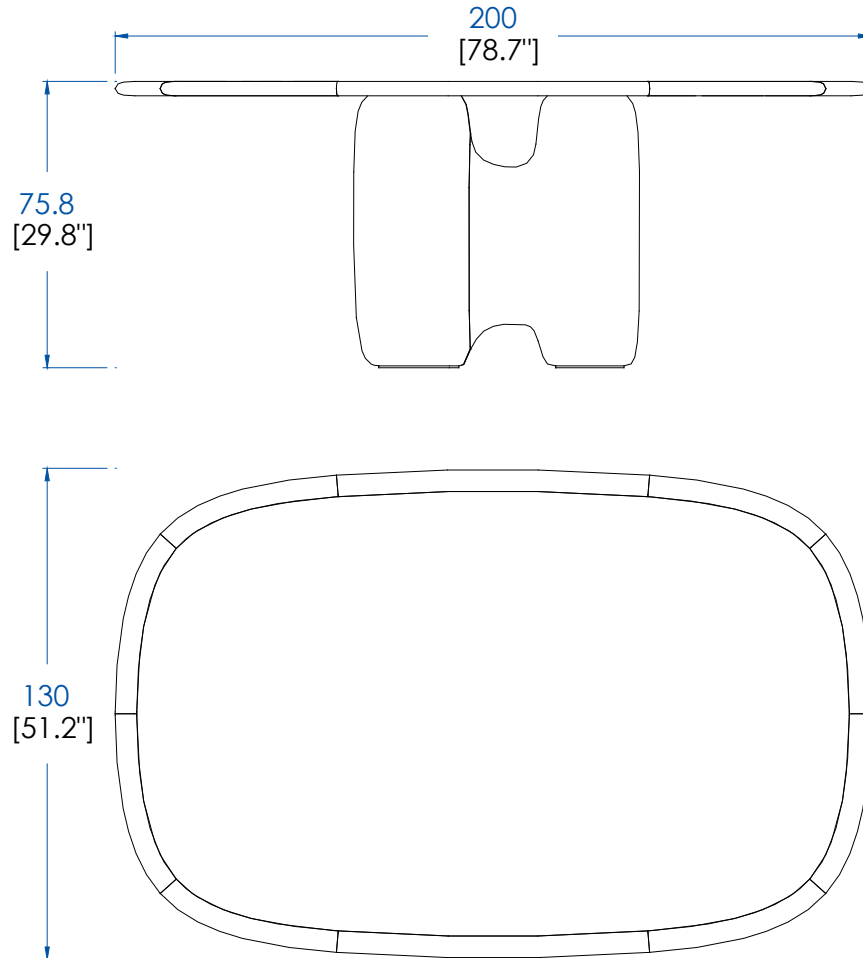

Collection RIO IPANEMA

rochebobois
PARIS

design Bruno Moinard

P.RI.MS02M – Table Repas Rectangulaire - Plateau Bois – L200 H75,8 P130 cm

Plateau fixe en panneau de fibres de moyenne densité plaqué chêne défilé avec emboîture chêne massif et piètement en chêne massif défilé (plusieurs teintés).

P.RI.MS02M – Rectangular Dining Table - Wooden Top – L78,7" H29,8" P51,2"

Fixed top in defibrated oak veneer on MDF with solid oak frame and base in defibrated solid oak (many stains available).

P.RI.MS02M – Mesa de Comedor Rectangular - Sobre de madera

Sobre fijo en MDF chapado en roble desfibrado com uni3n de roble macizo y pata de roble macizo desfibrado (numerosos tintes).