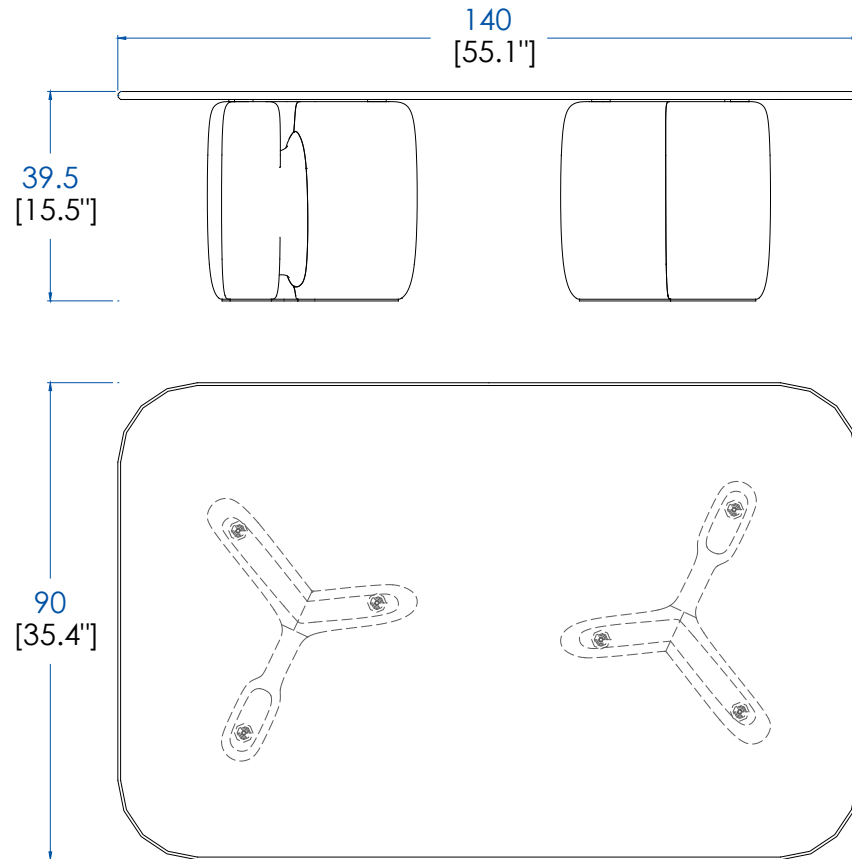

Collection RIO IPANEMA

rochebobois
PARIS

design Bruno Moinard

P.RI.MC02V – Table Basse Rectangulaire - Plateau Verre - L140 H39,5 P90 cm

Table basse, piétement en chêne massif défibré (plusieurs teintes), plateau en verre trempé ép. 15mm.

P.RI.MC02V – Rectangular Cocktail Table - Glass Top - L55,1" H15,5" P35,4"

Cocktail table with base in defibrated solid oak (many stains available), and top in 15 mm-thick tempered glass.

P.RI.MC02V – Mesa de Centro Rectangular - Sobre de Cristal

Mesa de centro, pata de roble macizo desfibrado (varios colores), sobre de cristal templado gr. 15 mm.