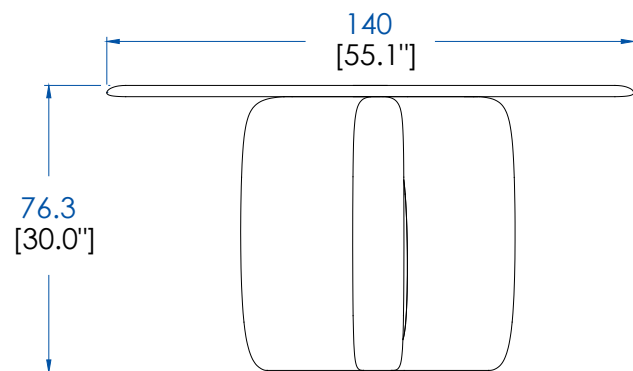

Collection RIO IPANEMA

rochebobois
PARIS

design Bruno Moinard

P.RI.MS04 – Table Repas Ronde - Plateau Laqué – L140 H76,3 P140 cm

Plateau fixe laqué en panneau de fibres de moyenne densité (nombreux coloris), piètement chêne massif défibré teinté (nombreuses teintes).

P.RI.MS04 – Round Dining Table - Lacquered Top – L55,1" H30,0" P55,1"

Fixed lacquered top in MDF (many colours available), base in stained defibered solid oak (many stains available).

P.RI.MS04 – Mesa de Comedor Redonda - Sobre Lacado

Sobre fijo lacado in MDF (numerosos colores), pata de roble macizo desfibrado tintado (numerosos tintes).