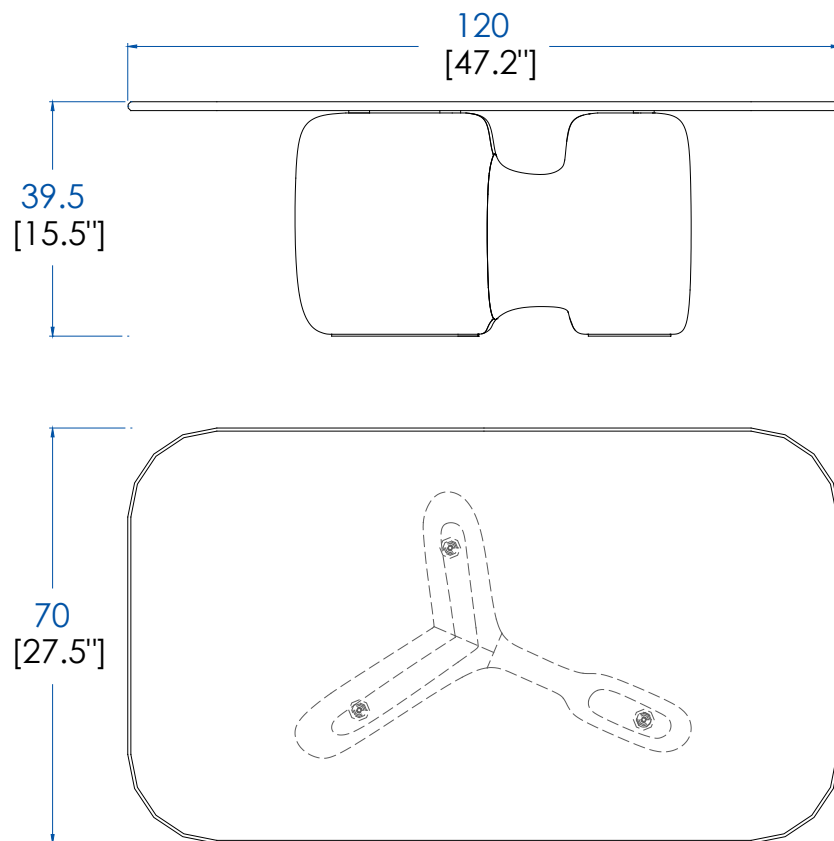

Table Basse – Cocktail Table – Mesa de Centro

Collection RIO IPANEMA

rochebobois
PARIS

design Bruno Moinard

P.RI.MC01V – Table Basse Rectangulaire - Plateau Verre - L120 H39,5 P70 cm

Table basse, piétement en chêne massif défibré (plusieurs teintes), plateau en verre trempé ép. 15mm.

P.RI.MC01V – Rectangular Cocktail Table - Glass Top - L47,2" H15,5" P27,5"

Cocktail table with base in defibrated solid oak (many stains available), and top in 15 mm-thick tempered glass.

P.RI.MC01V – Mesa de Centro Rectangular - Sobre de Cristal

Mesa de centro, pata de roble macizo desfibrado (varios colores), sobre de cristal templado gr. 15 mm.