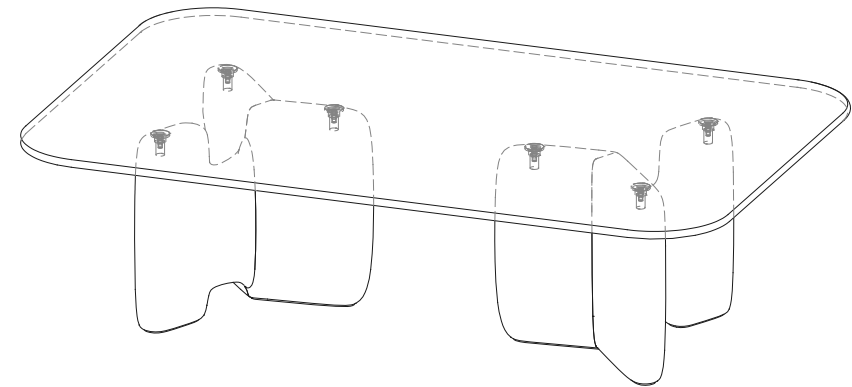

Collection RIO IPANEMA

rochebobois
PARIS

design Bruno Moinard

P.RI.MC02V – Table Basse Rectangulaire - Plateau Verre - L140 H39,5 P90 cm

Table basse, piétement en chêne massif défibré (plusieurs teintes), plateau en verre trempé ép. 15mm.

P.RI.MC02V – Rectangular Cocktail Table - Glass Top - L55,1" H15,5" P35,4"

Cocktail table with base in defibrated solid oak (many stains available), and top in 15 mm-thick tempered glass.

P.RI.MC02V – Mesa de Centro Rectangular - Sobre de Cristal

Mesa de centro, pata de roble macizo desfibrado (varios colores), sobre de cristal templado gr. 15 mm.