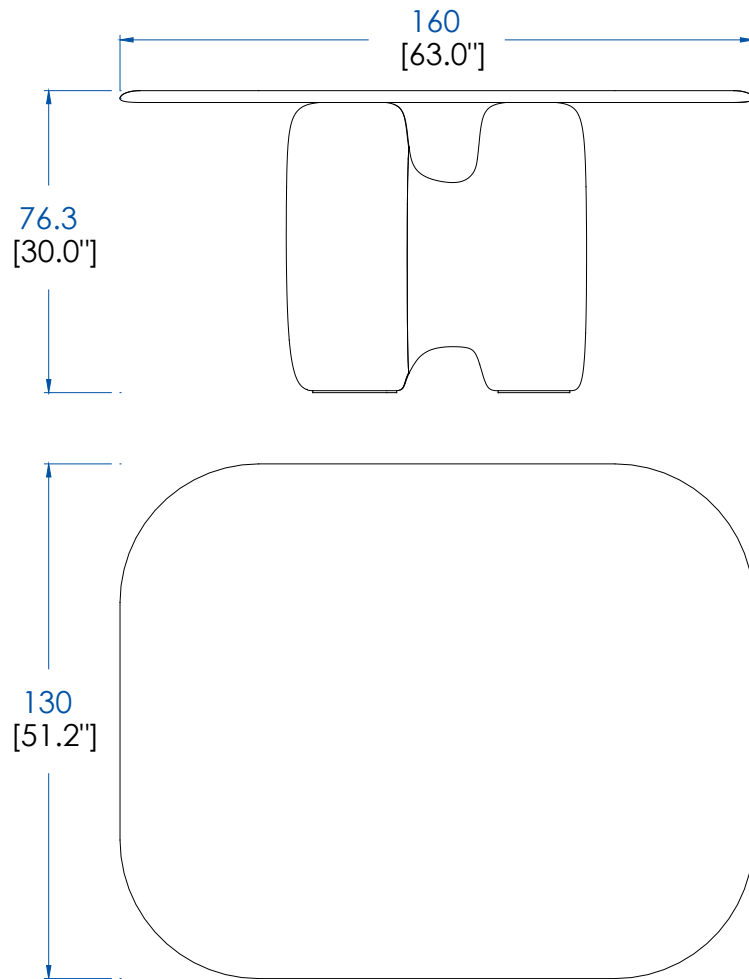

Table Repas Plateau Laqué – Dining Table Lacquered Top – Mesa de Comedor Sobre Lacado

Collection RIO IPANEMA

rochebobois
PARIS

design Bruno Moinard

P.RI.MS01 – Table Repas Rectangulaire - Plateau Laqué - L160 H76,3 P130 cm

Plateau en panneau de fibres de moyenne densité fixe laqué (nombreux coloris), piètement chêne massif défibré teinté (nombreuses teintés).

P.RI.MS01 – Rectangular Dining Table - Lacquered Top - L63" H30" P51,2"

Fixed lacquered top in MDF (many colours available), base in stained defibered solid oak (many stains available).

P.RI.MS01 – Mesa de Comedor Rectangular - Sobre Lacado

Sobre fijo lacado en medium (numerosos colores), pata de roble macizo desfibrado tintado (numerosos tintes).