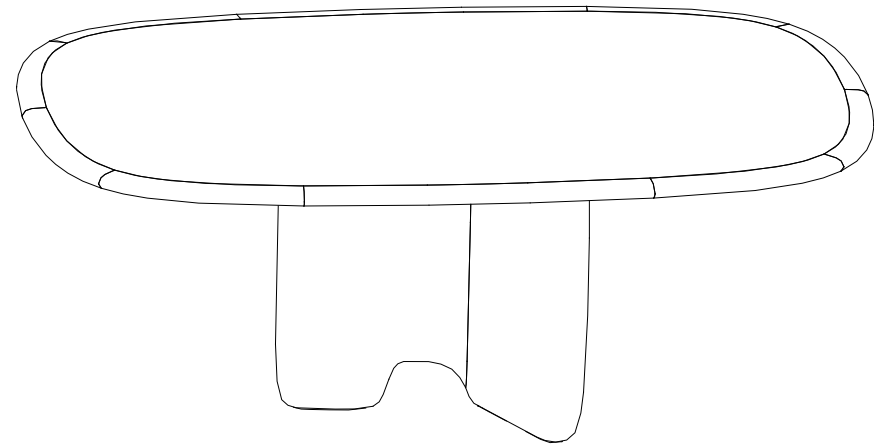

Collection RIO IPANEMA

rochebobois
PARIS

design Bruno Moinard

P.RI.MS02M – Table Repas Rectangulaire - Plateau Bois – L200 H75,8 P130 cm

Plateau fixe en panneau de fibres de moyenne densité plaqué chêne défilé avec emboîture chêne massif et piètement en chêne massif défilé (plusieurs teintés).

P.RI.MS02M – Rectangular Dining Table - Wooden Top – L78,7" H29,8" P51,2"

Fixed top in defibrated oak veneer on MDF with solid oak frame and base in defibrated solid oak (many stains available).

P.RI.MS02M – Mesa de Comedor Rectangular - Sobre de madera

Sobre fijo en MDF chapado en roble desfibrado com uni3n de roble macizo y pata de roble macizo desfibrado (numerosos tintes).