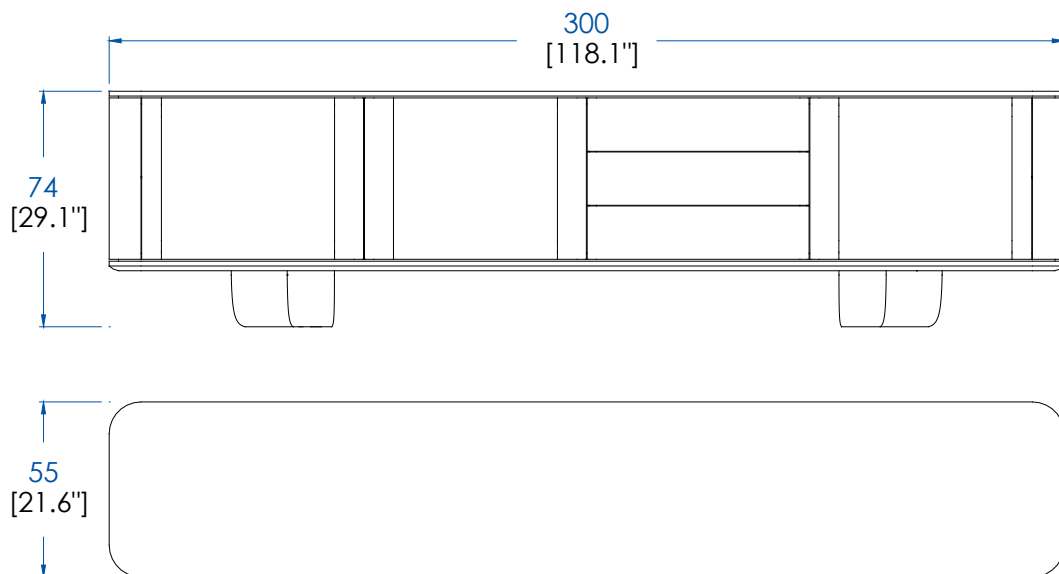

Collection RIO IPANEMA

rochebobois
PARIS

design Bruno Moinard

P.RI.AP02 – Buffet 3 Portes, 3 Tiroirs, sans éclairage - L300 H74 P55 cm

3 Portes, 3 tiroirs bois avec système touche-lâche et charnières invisibles avec frein, 3 étagères vitrées amovibles (taquets). Structure en panneau de fibres de moyenne densité plaqué chêne défibré, piètement chêne massif défibré.

P.RI.AP02 – Sideboard 3 Door, 3 Drawers, without lighting - L118,1" H29,1" P21,6"

3 Doors, 3 drawers in wood with push-to-open mechanism and concealed hinges with brake, 3 removable glass shelves (pegs). Structure in defibered oak veneer on MDF, base in defibered solid oak.

P.RI.AP02 – Aparador 3 Puertas, 3 Cajones, sin iluminación

3 Puertas, 3 cajones de madera con sistema push-open y bisagras invisibles con freno, 3 estantes de cristal extraíbles (listones). Estructura en médium chapado de roble desfibrado, patas de roble macizo desfibrado.

P.RI.AP02I – Buffet 3 Portes, 3 Tiroirs, avec éclairage - L300 H74 P55 cm

3 Portes, 3 tiroirs bois avec système touche-lâche et charnières invisibles avec frein, 3 étagères vitrées amovibles (taquets), éclairage LED à l'intérieur avec senseur. Structure en panneau de fibres de moyenne densité plaqué chêne défibré, piètement chêne massif défibré.

P.RI.AP02I – Sideboard 3 Door, 3 Drawers, with lighting - L118,1" H29,1" P21,6"

3 Doors, 3 drawers in wood with push-to-open mechanism and concealed hinges with brake, 3 removable glass shelves (pegs), LED lighting inside with sensor. Structure in defibered oak veneer on MDF, base in defibered solid oak.

P.RI.AP02I – Aparador 3 Puertas, 3 Cajones, con iluminación

3 Puertas, 3 cajones de madera con sistema push-open y bisagras invisibles con freno, 3 estantes de cristal extraíbles (listones), iluminación LED en el interior con sensor. Estructura en médium chapado de roble desfibrado, patas de roble macizo desfibrado.