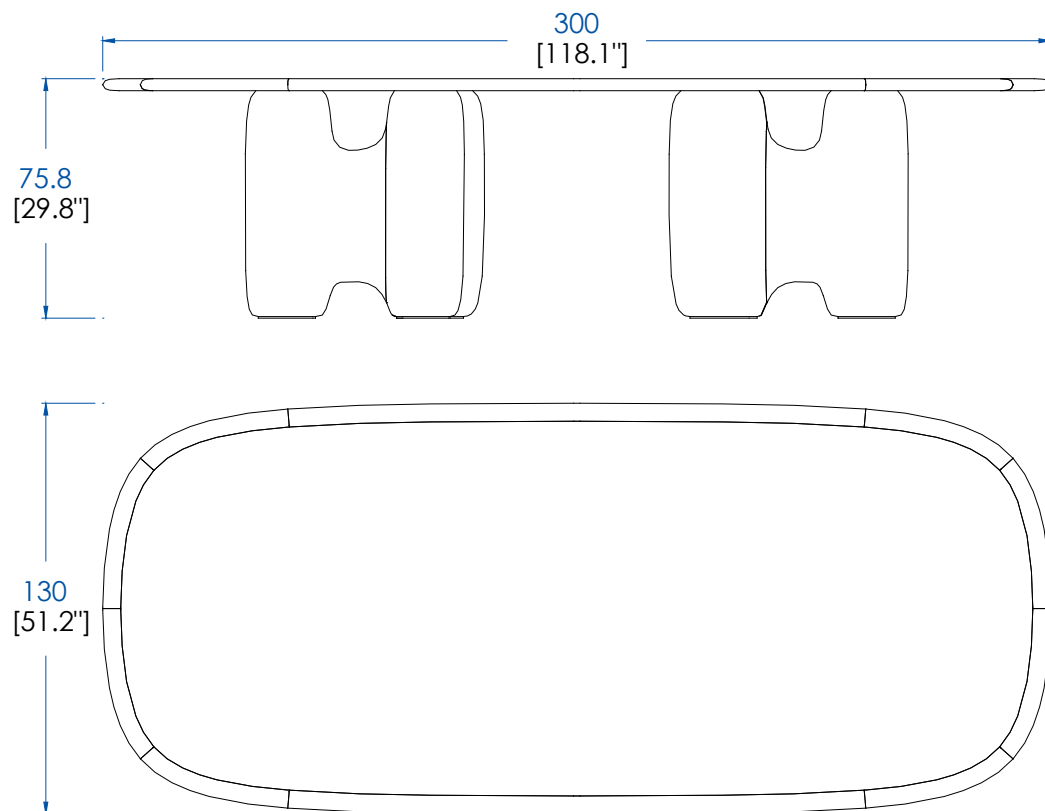

Collection RIO IPANEMA

rochebobois
PARIS

design Bruno Moinard

P.RI.MS03M – Table Repas Rectangulaire - Plateau Bois – L300 H75,8 P130 cm

Plateau fixe en panneau de fibres de moyenne densité plaqué chêne défibré avec emboîture chêne massif et 2 piètement en chêne massif défibré (plusieurs teintes).

P.RI.MS03M – Rectangular Dining Table - Wooden Top – L118,1" H29,8" P51,2"

Fixed top in defibrated oak veneer on MDF with solid oak frame and 2 bases in defibrated solid oak (many stains available).

P.RI.MS03M – Mesa de Comedor Rectangular - Sobre de madera

Sobre fijo en MDF chapado en roble desfibrado com unión de roble macizo y 2 patas de roble macizo desfibrado (numerosos tintes).