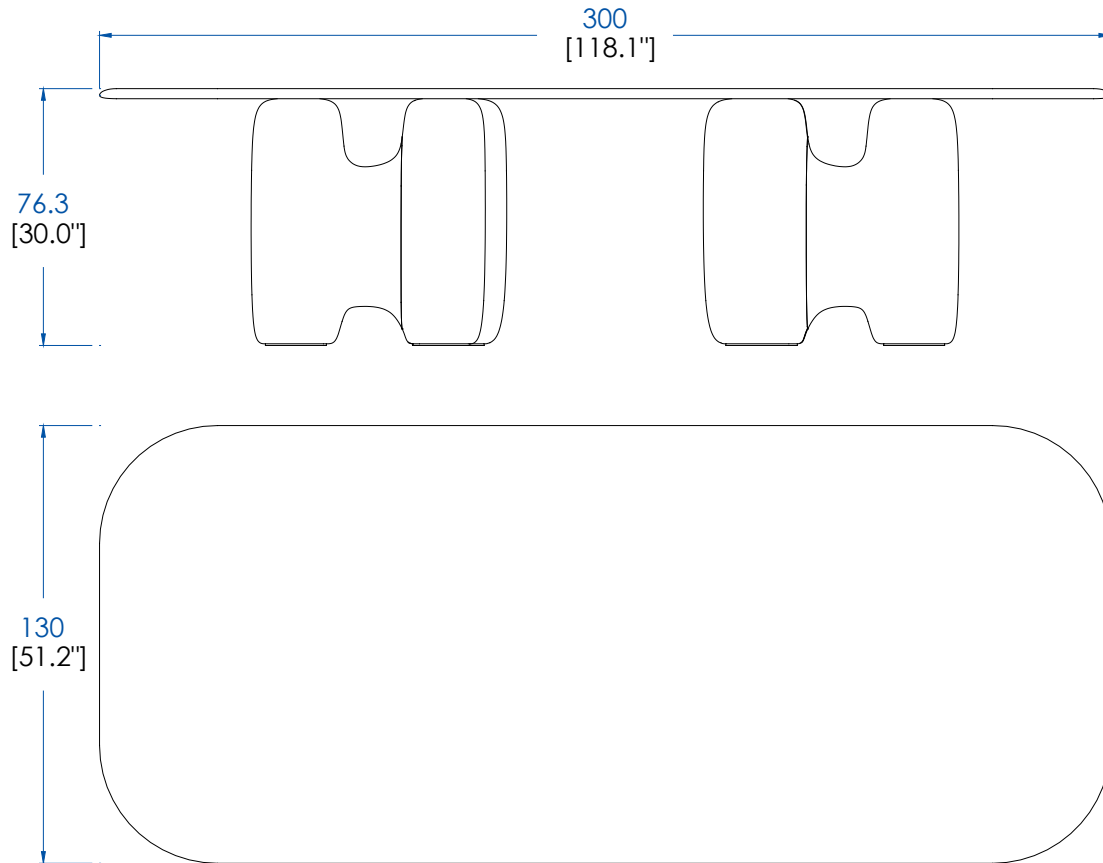

Collection RIO IPANEMA

rochebobois
PARIS

design Bruno Moinard

P.RI.MS03 – Table Repas Rectangulaire - Plateau Laqué - L300 H76,3 P130 cm

Plateau en panneau de fibres de moyenne densité fixe laqué (nombreux coloris), 2 piétements chêne massif défibré teinté (nombreuses teintés).

P.RI.MS03 – Rectangular Dining Table - Lacquered Top - L118,1" H30" P51,2"

Fixed lacquered top in MDF (many colours available), 2 bases in defibered solid oak (many stains available).

P.RI.MS03 – Mesa de Comedor Rectangular - Sobre Lacado

Sobre fijo lacado en MDF (numerosos colores), 2 patas de roble macizo desfibrado tintado (numerosos tintes).