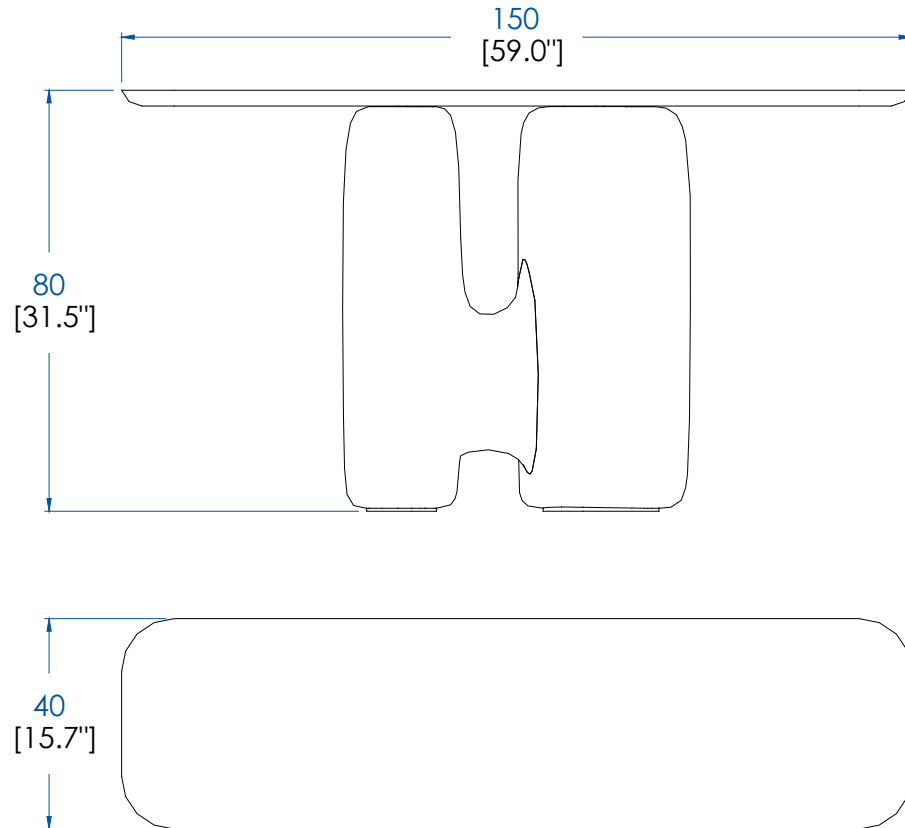

Collection RIO IPANEMA

rochebobois
PARIS

design Bruno Moinard

P.RI.CL01 – Console - Plateau Bois - L150 H80 P40 cm

Console, plateau en panneau de fibres de moyenne densité plaqué chêne défibré et piètement en chêne massif défibré (plusieurs teintes).

P.RI.CL01 – Console - Wooden Top - L59" H31,5" P15,7"

Console, with top in defibrated oak veneer on MDF and base in defibrated solid oak (many stains available).

P.RI.CL01 – Consola - Sobre de madera

Consola, sobre en MDF chapado en roble desfibrado y pata de roble macizo desfibrado (varios colores).