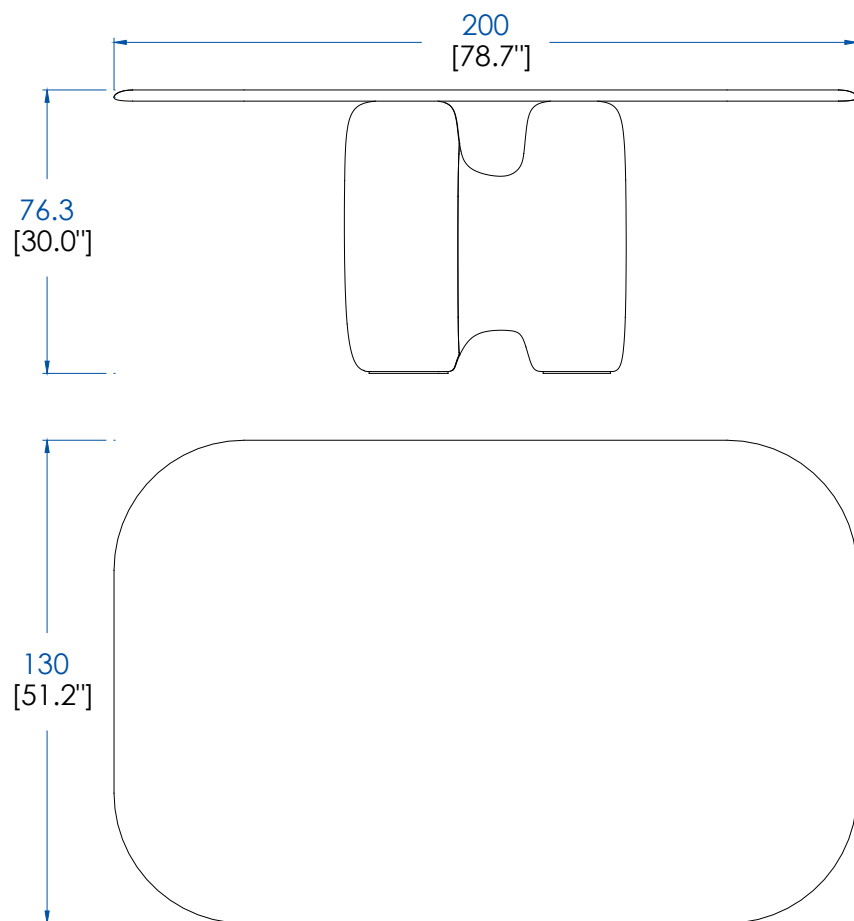

Collection RIO IPANEMA

rochebobois
PARIS

design Bruno Moinard

P.RI.MS02 – Table Repas Rectangulaire - Plateau Laqué - L200 H76,3 P130 cm

Plateau en panneau de fibres de moyenne densité fixe laqué (nombreux coloris), piètement chêne massif défibré teinté (nombreuses teintes).

P.RI.MS02 – Rectangular Dining Table - Lacquered Top - L78,7" H30,0" P51,2"

Fixed lacquered top in MDF (many colours available), base in stained defibered solid oak (many stains available).

P.RI.MS02 – Mesa de Comedor Rectangular - Sobre Lacado

Sobre fijo lacado en MDF (numerosos colores), pata de roble macizo desfibrado tintado (numerosos tintes).