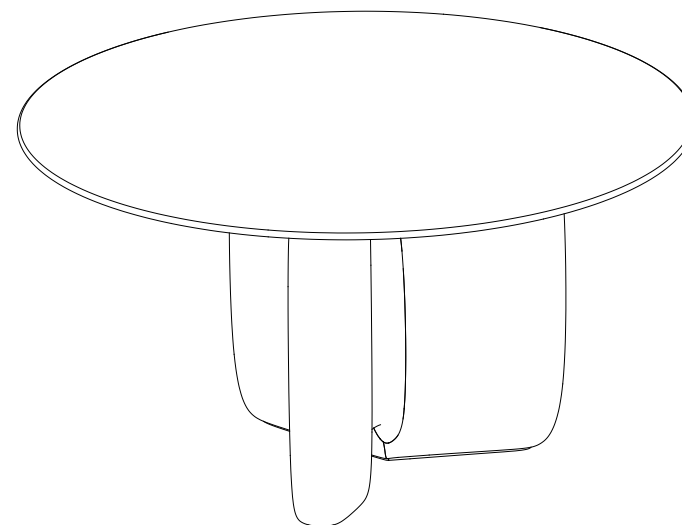

Collection RIO IPANEMA

rochebobois
PARIS

design Bruno Moinard

P.RI.MS04 – Table Repas Ronde - Plateau Laqué – L140 H76,3 P140 cm

Plateau fixe laqué en panneau de fibres de moyenne densité (nombreux coloris), piètement chêne massif défibré teinté (nombreuses teintes).

P.RI.MS04 – Round Dining Table - Lacquered Top – L55,1" H30,0" P55,1"

Fixed lacquered top in MDF (many colours available), base in stained defibered solid oak (many stains available).

P.RI.MS04 – Mesa de Comedor Redonda - Sobre Lacado

Sobre fijo lacado in MDF (numerosos colores), pata de roble macizo desfibrado tintado (numerosos tintes).