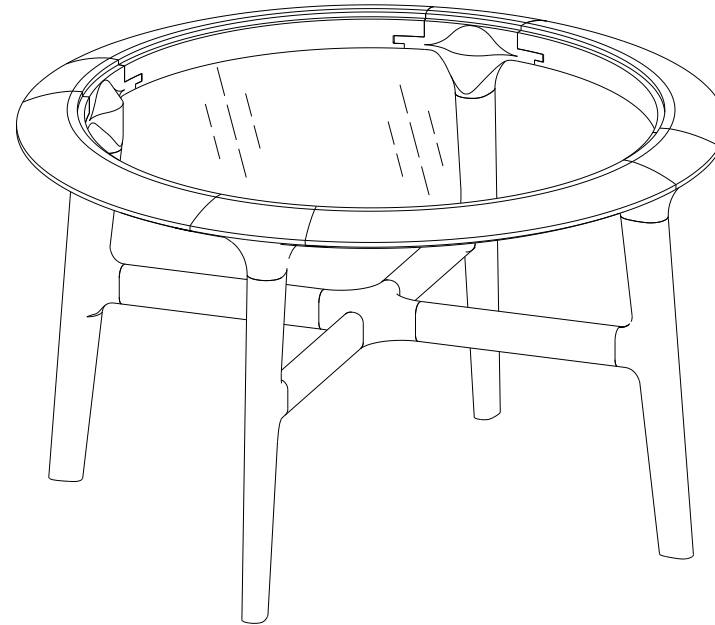

Collection WINCH

design Sacha Lakic

rochebobois
PARIS

P.WN.MA02V – Bout de Canapé Rond - plateau verre – L 70 H 42.5 P 70 cm
Plateau en verre trempé avec emboîture merisier massif, 4 pieds merisier massif.

P.WN.MA02V – Round End Table - glass top – L 27.5" H 16.7" P 27.5"
Top in tempered glass and frame in solid cherry wood, 4 legs in solid cherry wood.

P.WN.MA02V – Mesa de Rincón Redonda - sobre de cristal – L 70 A 42.5 P 70 cm
Sobre de cristal templado con unión de cerezo silvestre macizo, 4 patas de cerezo silvestre macizo.