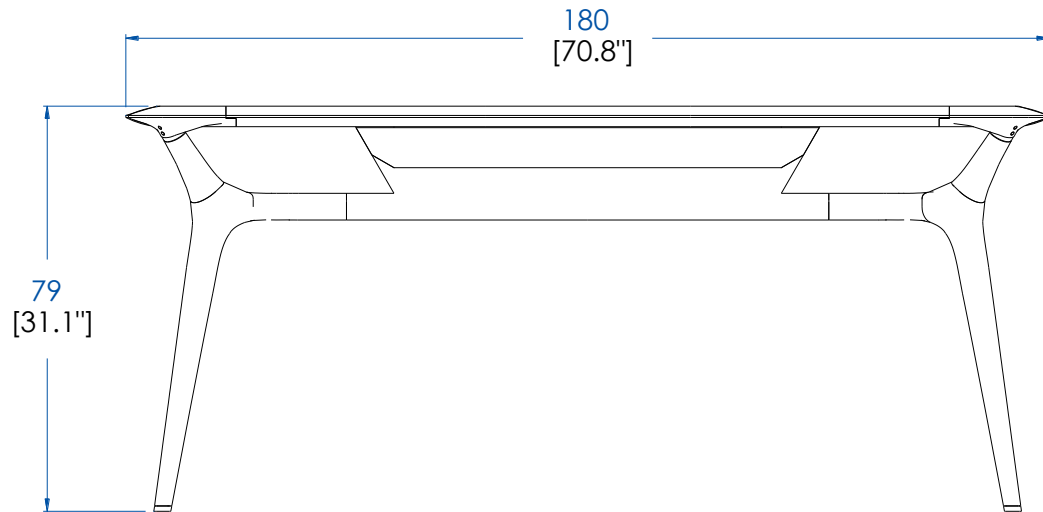

Collection WINCH

design Sacha Lakic

rochebobo
PARIS

P.WN.CL02 – Console L180 – L 180 H 79 P 38 cm

1 Tiroir coulisses métalliques. Plateau en panneau de fibres de moyenne densité plaqué merisier avec emboîture merisier massif, 2 pieds merisier massif.

P.WN.CL02 – Console L180 – L 70.8" H 31.1" P 15"

1 Drawer with metallic rails. Top in cherry wood veneer on MDF and frame in solid cherry wood, 2 legs in solid cherry wood.

P.WN.CL02 – Consola L180 – L 180 A 79 P 38 cm

1 Cajón con rieles metálicos. Sobre en médium chapado de cerezo silvestre con unión de cerezo silvestre macizo, 2 patas de cerezo silvestre macizo.