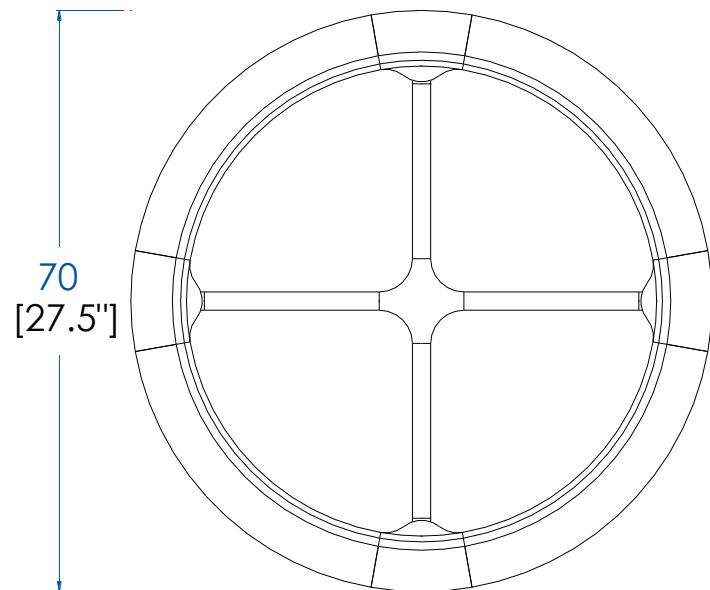

Collection WINCH

design Sacha Lakic

rochebobois
PARIS

P.WN.MA02V – Bout de Canapé Rond - plateau verre – L 70 H 42.5 P 70 cm
Plateau en verre trempé avec emboîture merisier massif, 4 pieds merisier massif.

P.WN.MA02V – Round End Table - glass top – L 27.5" H 16.7" P 27.5"
Top in tempered glass and frame in solid cherry wood, 4 legs in solid cherry wood.

P.WN.MA02V – Mesa de Rincón Redonda - sobre de cristal – L 70 A 42.5 P 70 cm
Sobre de cristal templado con unión de cerezo silvestre macizo, 4 patas de cerezo silvestre macizo.