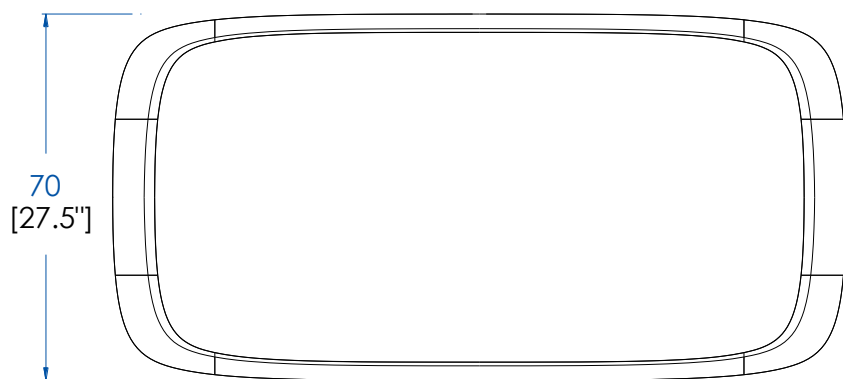

Collection WINCH

design Sacha Lakic

rochebobois
PARIS

P.WN.BR01 – Bureau, 1 Tiroir – L 140 H 76 P 70 cm

1 tiroir coulisses métalliques. Plateau en panneau de fibres de moyenne densité avec emboîture merisier massif revêtu de vinyl, pieds merisier massif.

P.WN.BR01 – Desk, with 1 Drawer – L 55.1" H 29.9" P 27.5"

1 drawer with metallic rails. Top in MDF and frame in solid cherry wood upholstered in vinyl, legs in solid cherry wood.

P.WN.BR01 – Mesa de Despacho, con 1 Cajón – L 140 A 76 P 70 cm

1 Cajón con rieles metálicos. Sobre en médium con unión de cerezo silvestre macizo revestido de vinyl, patas de cerezo silvestre macizo.