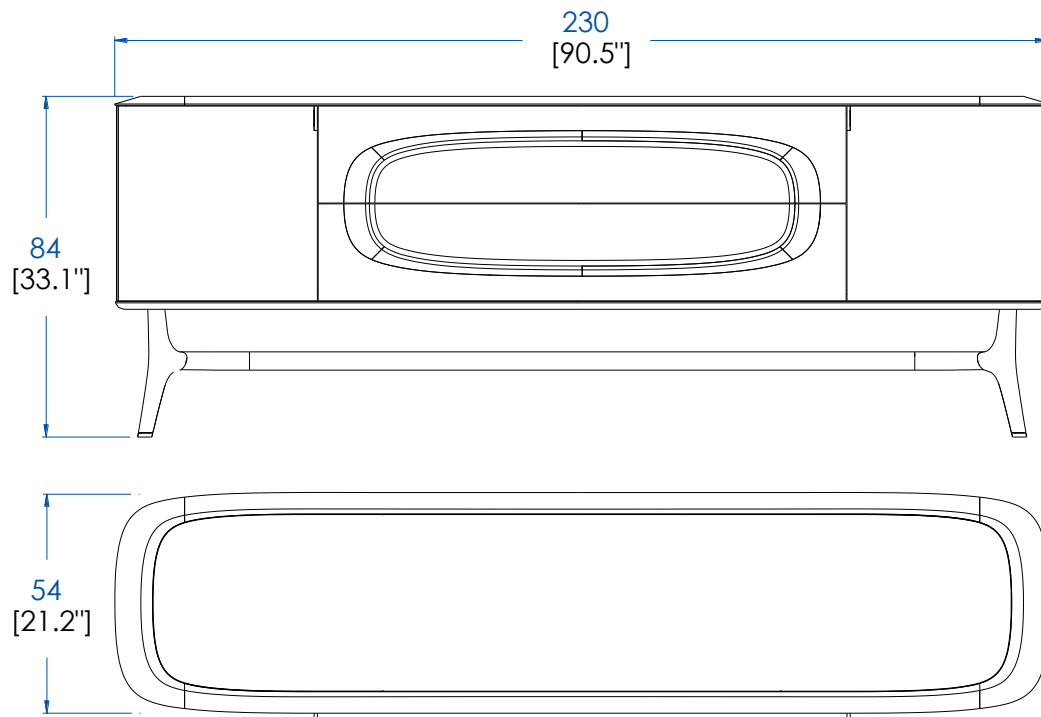

P.WN.AP01 – Sideboard, 4 Doors – L 90.5" H 33.1" P 21.2"

2 Side doors in wood with 2 removable glass shelves (pegs), 2 central doors in wood with sun pattern and 1 removable shelf (pegs) upholstered in Vinyl, LED lighting inside with sensor. Structure in cherry wood veneer on MDF, top in solid cherry wood frame, base in solid cherry wood.

P.WN.AP02 – Buffet, 2 portes, 2 tiroirs – L 230 H 84 P 54 cm

2 portes latérales bois avec 2 étagères vitrées amovibles (taquets), 2 tiroirs, coulisses métalliques, éclairage LED à l'intérieur avec capteur. Structure en panneau de fibres de moyenne densité plaqué merisier, plateau merisier massif, piétement merisier massif.

P.WN.AP02 – Sideboard, 2 doors, 2 drawers – L 90.5" H 33.1" P 21.2"

2 Side doors in wood with 2 removable glass shelves (on pegs), 2 drawers, metallic rails, LED lighting on the inside with sensor. Structure in cherry wood veneer on MDF, top in solid cherry wood, base in solid cherry wood.