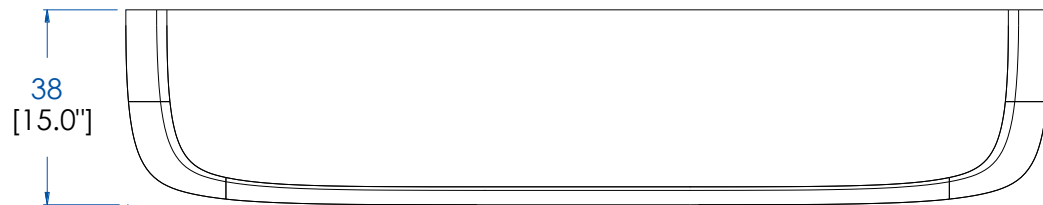

Collection WINCH

design Sacha Lakic

rochebobo
PARIS

P.WN.CL02 – Console L180 – L 180 H 79 P 38 cm

1 Tiroir coulisses métalliques. Plateau en panneau de fibres de moyenne densité plaqué merisier avec emboîture merisier massif, 2 pieds merisier massif.

P.WN.CL02 – Console L180 – L 70.8" H 31.1" P 15"

1 Drawer with metallic rails. Top in cherry wood veneer on MDF and frame in solid cherry wood, 2 legs in solid cherry wood.

P.WN.CL02 – Consola L180 – L 180 A 79 P 38 cm

1 Cajón con rieles metálicos. Sobre en médium chapado de cerezo silvestre con unión de cerezo silvestre macizo, 2 patas de cerezo silvestre macizo.