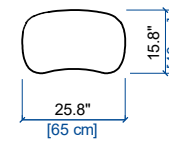

BOMBOM INDOOR

design Joana VASCONCELOS

rochebobois
PARIS

251 BANQUETTE 5 PLACES
5- SEAT ARMLESS SOFA
BANQUETA 5 PLAZAS

seat height: 16.9" [43 cm]

250 GRANDE BANQUETTE 4 PLACES
LARGE 4- SEAT ARMLESS SOFA
GRAN BANQUETA 4 PLAZAS

seat height: 16.9" [43 cm]

252 GRANDE BANQUETTE 3 PLACES
LARGE 3- SEAT ARMLESS SOFA
GRAN BANQUETA 3 PLAZAS

seat height: 16.9" [43 cm]

253 BANQUETTE 2,5 PLACES
2,5- SEAT ARMLESS SOFA
BANQUETA 2,5 PLAZAS

seat height: 16.9" [43 cm]

POUF ROND
ROUND OTTOMAN
PUF REDONDO

seat height: 16.9" [43 cm]

BOMBOM INDOOR

design Joana VASCONCELOS

rochebobo
PARIS

SCG GRAND DOSSIER
LARGE BACK CUSHION
COJIN DE RESPALDO GRANDE

height: 16.5" [42 cm]

SCM MOYEN DOSSIER
MEDIUM BACK CUSHION
COJIN DE RESPALDO MEDIO

height: 15.4" [39 cm]

SCP PETIT DOSSIER
SMALL BACK CUSHION
COJIN DE RESPALDO PEQUEÑO

height: 14.2" [36 cm]

PRECONISATIONS DE COMMANDE / ORDER RECOMMENDATIONS / RECOMENDACIONES DE PEDIDO

CANAPE 5 PLACES / 5-SEAT SOFA / SOFA 5 PLAZAS