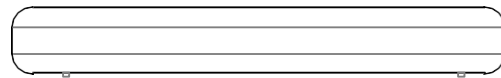

BOMBOM INDOOR

design Joana VASCONCELOS

rochebobois
PARIS

251 BANQUETTE 5 PLACES
5- SEAT ARMLESS SOFA
BANQUETA 5 PLAZAS

seat height: 16.9" [43 cm]

250 GRANDE BANQUETTE 4 PLACES
LARGE 4- SEAT ARMLESS SOFA
GRAN BANQUETA 4 PLAZAS

seat height: 16.9" [43 cm]

252 GRANDE BANQUETTE 3 PLACES
LARGE 3- SEAT ARMLESS SOFA
GRAN BANQUETA 3 PLAZAS

seat height: 16.9" [43 cm]

253 BANQUETTE 2,5 PLACES
2,5- SEAT ARMLESS SOFA
BANQUETA 2,5 PLAZAS

seat height: 16.9" [43 cm]