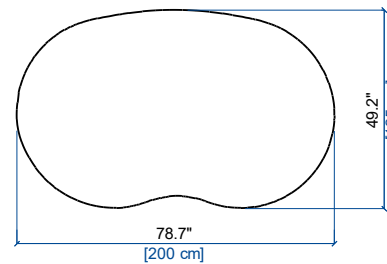

BOMBOM INDOOR

design Joana VASCONCELOS

rochebobois
PARIS

251 BANQUETTE 5 PLACES
5- SEAT ARMLESS SOFA
BANQUETA 5 PLAZAS

seat height: 16.9" [43 cm]

250 GRANDE BANQUETTE 4 PLACES
LARGE 4- SEAT ARMLESS SOFA
GRAN BANQUETA 4 PLAZAS

seat height: 16.9" [43 cm]

252 GRANDE BANQUETTE 3 PLACES
LARGE 3- SEAT ARMLESS SOFA
GRAN BANQUETA 3 PLAZAS

seat height: 16.9" [43 cm]

253 BANQUETTE 2,5 PLACES
2,5- SEAT ARMLESS SOFA
BANQUETA 2,5 PLAZAS

seat height: 16.9" [43 cm]