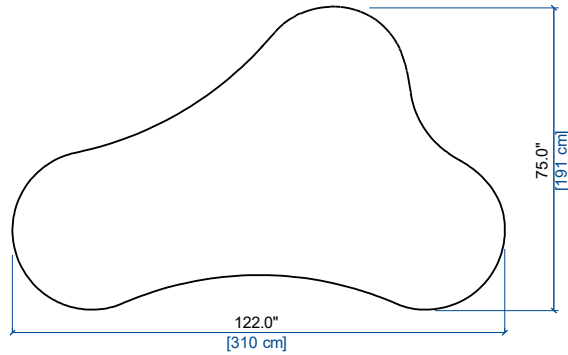

BOMBOM INDOOR

design Joana VASCONCELOS

rochebobois
PARIS

251 BANQUETTE 5 PLACES
5- SEAT ARMLESS SOFA
BANQUETA 5 PLAZAS

seat height: 16.9" [43 cm]

250 GRANDE BANQUETTE 4 PLACES
LARGE 4- SEAT ARMLESS SOFA
GRAN BANQUETA 4 PLAZAS

seat height: 16.9" [43 cm]

252 GRANDE BANQUETTE 3 PLACES
LARGE 3- SEAT ARMLESS SOFA
GRAN BANQUETA 3 PLAZAS

seat height: 16.9" [43 cm]

253 BANQUETTE 2,5 PLACES
2,5- SEAT ARMLESS SOFA
BANQUETA 2,5 PLAZAS

seat height: 16.9" [43 cm]