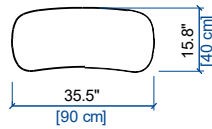

BOMBOM INDOOR

design Joana VASCONCELOS

rochebobois
PARIS

251 BANQUETTE 5 PLACES
5- SEAT ARMLESS SOFA
BANQUETA 5 PLAZAS

seat height: 16.9" [43 cm]

250 GRANDE BANQUETTE 4 PLACES
LARGE 4- SEAT ARMLESS SOFA
GRAN BANQUETA 4 PLAZAS

seat height: 16.9" [43 cm]

252 GRANDE BANQUETTE 3 PLACES
LARGE 3- SEAT ARMLESS SOFA
GRAN BANQUETA 3 PLAZAS

seat height: 16.9" [43 cm]

253 BANQUETTE 2,5 PLACES
2,5- SEAT ARMLESS SOFA
BANQUETA 2,5 PLAZAS

seat height: 16.9" [43 cm]

POUF ROND
ROUND OTTOMAN
PUF REDONDO

seat height: 16.9" [43 cm]

BOMBOM INDOOR

design Joana VASCONCELOS

rochebobo
PARIS

SCG GRAND DOSSIER
LARGE BACK CUSHION
COJIN DE RESPALDO GRANDE

height: 16.5" [42 cm]

SCM MOYEN DOSSIER
MEDIUM BACK CUSHION
COJIN DE RESPALDO MEDIO

height: 15.4" [39 cm]

SCP PETIT DOSSIER
SMALL BACK CUSHION
COJIN DE RESPALDO PEQUEÑO

height: 14.2" [36 cm]

PRECONISATIONS DE COMMANDE / ORDER RECOMMENDATIONS / RECOMENDACIONES DE PEDIDO

CANAPE 5 PLACES / 5-SEAT SOFA / SOFA 5 PLAZAS