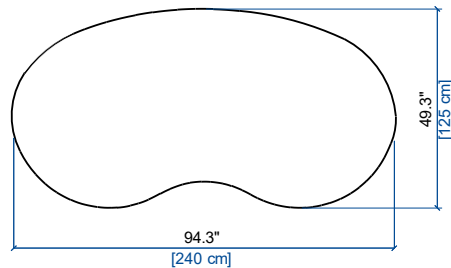

BOMBOM INDOOR

design Joana VASCONCELOS

rochebobois
PARIS

251 BANQUETTE 5 PLACES
5- SEAT ARMLESS SOFA
BANQUETA 5 PLAZAS

seat height: 16.9" [43 cm]

250 GRANDE BANQUETTE 4 PLACES
LARGE 4- SEAT ARMLESS SOFA
GRAN BANQUETA 4 PLAZAS

seat height: 16.9" [43 cm]

252 GRANDE BANQUETTE 3 PLACES
LARGE 3- SEAT ARMLESS SOFA
GRAN BANQUETA 3 PLAZAS

seat height: 16.9" [43 cm]

253 BANQUETTE 2,5 PLACES
2,5- SEAT ARMLESS SOFA
BANQUETA 2,5 PLAZAS

seat height: 16.9" [43 cm]