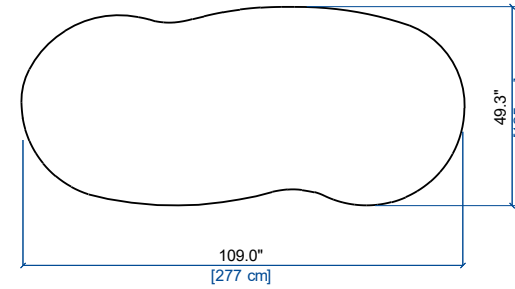

BOMBOM INDOOR

design Joana VASCONCELOS

rochebobois
PARIS

251 BANQUETTE 5 PLACES
5- SEAT ARMLESS SOFA
BANQUETA 5 PLAZAS

seat height: 16.9" [43 cm]

250 GRANDE BANQUETTE 4 PLACES
LARGE 4- SEAT ARMLESS SOFA
GRAN BANQUETA 4 PLAZAS

seat height: 16.9" [43 cm]

252 GRANDE BANQUETTE 3 PLACES
LARGE 3- SEAT ARMLESS SOFA
GRAN BANQUETA 3 PLAZAS

seat height: 16.9" [43 cm]

253 BANQUETTE 2,5 PLACES
2,5- SEAT ARMLESS SOFA
BANQUETA 2,5 PLAZAS

seat height: 16.9" [43 cm]