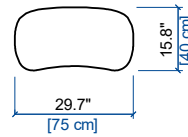

BOMBOM INDOOR

design Joana VASCONCELOS

rochebobois
PARIS

251 BANQUETTE 5 PLACES
5- SEAT ARMLESS SOFA
BANQUETA 5 PLAZAS

seat height: 16.9" [43 cm]

250 GRANDE BANQUETTE 4 PLACES
LARGE 4- SEAT ARMLESS SOFA
GRAN BANQUETA 4 PLAZAS

seat height: 16.9" [43 cm]

252 GRANDE BANQUETTE 3 PLACES
LARGE 3- SEAT ARMLESS SOFA
GRAN BANQUETA 3 PLAZAS

seat height: 16.9" [43 cm]

253 BANQUETTE 2,5 PLACES
2,5- SEAT ARMLESS SOFA
BANQUETA 2,5 PLAZAS

seat height: 16.9" [43 cm]

POUF ROND
ROUND OTTOMAN
PUF REDONDO

seat height: 16.9" [43 cm]

BOMBOM INDOOR

design Joana VASCONCELOS

rochebobo
PARIS

SCG GRAND DOSSIER
LARGE BACK CUSHION
COJIN DE RESPALDO GRANDE

height: 16.5" [42 cm]

SCM MOYEN DOSSIER
MEDIUM BACK CUSHION
COJIN DE RESPALDO MEDIO

height: 15.4" [39 cm]

SCP PETIT DOSSIER
SMALL BACK CUSHION
COJIN DE RESPALDO PEQUEÑO

height: 14.2" [36 cm]

PRECONISATIONS DE COMMANDE / ORDER RECOMMENDATIONS / RECOMENDACIONES DE PEDIDO

CANAPE 5 PLACES / 5-SEAT SOFA / SOFA 5 PLAZAS