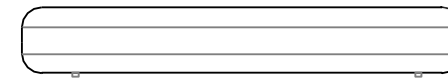

BOMBOM INDOOR

design Joana VASCONCELOS

rochebobois
PARIS

251 BANQUETTE 5 PLACES
5- SEAT ARMLESS SOFA
BANQUETA 5 PLAZAS

seat height: 16.9" [43 cm]

250 GRANDE BANQUETTE 4 PLACES
LARGE 4- SEAT ARMLESS SOFA
GRAN BANQUETA 4 PLAZAS

seat height: 16.9" [43 cm]

252 GRANDE BANQUETTE 3 PLACES
LARGE 3- SEAT ARMLESS SOFA
GRAN BANQUETA 3 PLAZAS

seat height: 16.9" [43 cm]

253 BANQUETTE 2,5 PLACES
2,5- SEAT ARMLESS SOFA
BANQUETA 2,5 PLAZAS

seat height: 16.9" [43 cm]