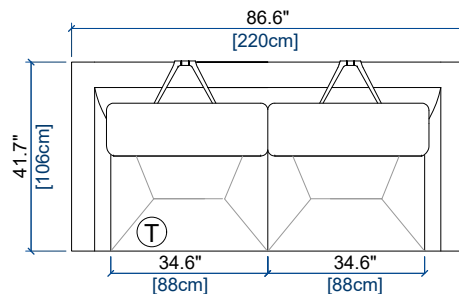

CANAPE 3 PLACES
3-SEAT SOFA
SOFA 3 PLAZAS

height: 30.5"/38.4" [78/98 cm]
seat height: 16.0" [41 cm]
arm width: 8.7" [22 cm]