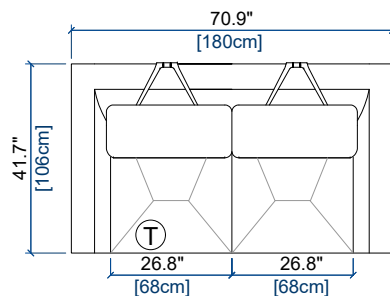

CANAPE 2 PLACES
2-SEAT SOFA
SOFA 2 PLAZAS

height: 30.5"/38.4" [78/98 cm]
seat height: 16.0" [41 cm]
arm width: 8.7" [22 cm]