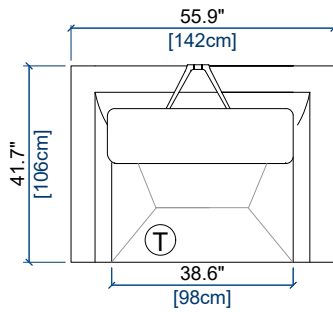

CANAPE 3 PLACES  
3-SEAT SOFA  
SOFA 3 PLAZAS

height: 30.5"/38.4" [78/98 cm]  
seat height: 16.0" [41 cm]  
arm width: 8.7" [22 cm]

CANAPE 2,5 PLACES  
2.5-SEAT SOFA  
SOFA 2,5 PLAZAS

height: 30.5"/38.4" [78/98 cm]  
seat height: 16.0" [41 cm]  
arm width: 8.7" [22 cm]

CANAPE 2 PLACES  
2-SEAT SOFA  
SOFA 2 PLAZAS

height: 30.5"/38.4" [78/98 cm]  
seat height: 16.0" [41 cm]  
arm width: 8.7" [22 cm]

CANAPE 1,5 PLACE  
1.5-SEAT SOFA  
SOFA 1,5 PLAZA

height: 30.5"/38.4" [78/98 cm]  
seat height: 16.0" [41 cm]  
arm width: 8.7" [22 cm]

# ALCHIMIE 2- ASSISE COULISSANTE, TÉLÉCOMMANDE

design Roberto TAPINASSI & Maurizio MANZONI

GRAND FAUTEUIL  
LARGE ARMCHAIR  
GRAN SILLON

height: 30.5/38.4" [78/98 cm]  
seat height: 16.0" [41 cm]  
arm width: 8.7" [22 cm]

height: 30.5"/38.4" [78/98 cm]  
seat height: 16.0" [41 cm]  
arm width: 8.7" [22 cm]

62 BATARD 2,5 PL. ACC. DROIT  
2,5-SEAT 1-ARM UNIT RIGHT ARMREST  
BATARD 2,5 PL. APOY. DERECHO

height: 30.5"/38.4" [78/98 cm]  
seat height: 16.0" [41 cm]  
arm width: 8.7" [22 cm]