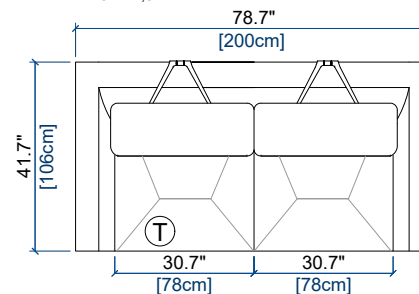

CANAPE 2,5 PLACES
2.5-SEAT SOFA
SOFA 2,5 PLAZAS

height: 30.5"/38.4" [78/98 cm]
seat height: 16.0" [41 cm]
arm width: 8.7" [22 cm]