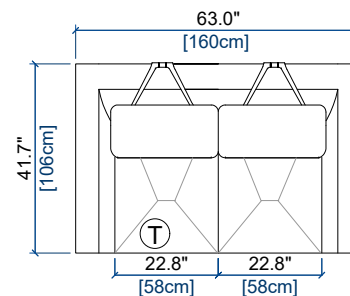

CANAPE 1,5 PLACE
1.5-SEAT SOFA
SOFA 1,5 PLAZA

height: 30.5"/38.4" [78/98 cm]
seat height: 16.0" [41 cm]
arm width: 8.7" [22 cm]

T TÉLÉCOMMANDE
REMOTE CONTROL
MANDO DISTANCIA