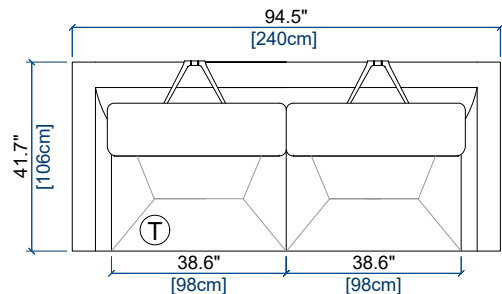

ALCHIMIE 2- ASSISE COULISSANTE, TÉLÉCOMMANDE

design Roberto TAPINASSI & Maurizio MANZONI

GRAND CANAPE 3 PLACES
LARGE 3-SEAT SOFA
GRAN SOFA 3 PLAZAS