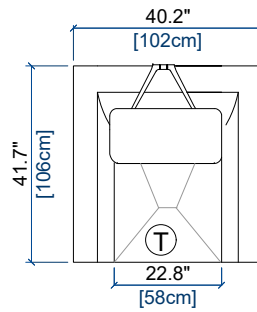

CANAPE 3 PLACES  
3-SEAT SOFA  
SOFA 3 PLAZAS

height: 30.5"/38.4" [78/98 cm]  
seat height: 16.0" [41 cm]  
arm width: 8.7" [22 cm]

CANAPE 2,5 PLACES  
2.5-SEAT SOFA  
SOFA 2,5 PLAZAS

height: 30.5"/38.4" [78/98 cm]  
seat height: 16.0" [41 cm]  
arm width: 8.7" [22 cm]

CANAPE 2 PLACES  
2-SEAT SOFA  
SOFA 2 PLAZAS

height: 30.5"/38.4" [78/98 cm]  
seat height: 16.0" [41 cm]  
arm width: 8.7" [22 cm]

CANAPE 1,5 PLACE  
1.5-SEAT SOFA  
SOFA 1,5 PLAZA

height: 30.5"/38.4" [78/98 cm]  
seat height: 16.0" [41 cm]  
arm width: 8.7" [22 cm]

# ALCHIMIE 2- ASSISE COULISSANTE, TÉLÉCOMMANDE

design Roberto TAPINASSI & Maurizio MANZONI

GRAND FAUTEUIL  
LARGE ARMCHAIR  
GRAN SILLON

height: 30.5/38.4" [78/98 cm]  
seat height: 16.0" [41 cm]  
arm width: 8.7" [22 cm]

FAUTEUIL  
ARMCHAIR  
SILLON

height: 30.5/38.4" [78/98 cm]  
seat height: 16.0" [41 cm]  
arm width: 8.7" [22 cm]

POUF  
OTTOMAN  
PUF

seat height: 16.0" [41 cm]

**T** TÉLÉCOMMANDE  
REMOTE CONTROL  
MANDO DISTANCIA