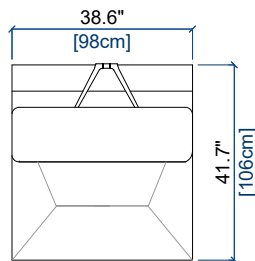

01 CHAUFFEUSE
ARMLESS CHAIR
CHAUFFEUSE

height: 30.5"/38.4" [78/98 cm]
seat height: 16.0" [41 cm]