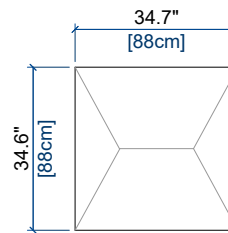

CANAPE 3 PLACES  
3-SEAT SOFA  
SOFA 3 PLAZAS

height: 30.5"/38.4" [78/98 cm]  
seat height: 16.0" [41 cm]  
arm width: 8.7" [22 cm]

CANAPE 2,5 PLACES  
2.5-SEAT SOFA  
SOFA 2,5 PLAZAS

height: 30.5"/38.4" [78/98 cm]  
seat height: 16.0" [41 cm]  
arm width: 8.7" [22 cm]

CANAPE 2 PLACES  
2-SEAT SOFA  
SOFA 2 PLAZAS

height: 30.5"/38.4" [78/98 cm]  
seat height: 16.0" [41 cm]  
arm width: 8.7" [22 cm]

CANAPE 1,5 PLACE  
1.5-SEAT SOFA  
SOFA 1,5 PLAZA

height: 30.5"/38.4" [78/98 cm]  
seat height: 16.0" [41 cm]  
arm width: 8.7" [22 cm]

# ALCHIMIE 2- ASSISE COULISSANTE, TÉLÉCOMMANDE

design Roberto TAPINASSI & Maurizio MANZONI

GRAND FAUTEUIL  
LARGE ARMCHAIR  
GRAN SILLON

height: 30.5/38.4" [78/98 cm]  
seat height: 16.0" [41 cm]  
arm width: 8.7" [22 cm]

FAUTEUIL  
ARMCHAIR  
SILLON

height: 30.5/38.4" [78/98 cm]  
seat height: 16.0" [41 cm]  
arm width: 8.7" [22 cm]

POUF  
OTTOMAN  
PUF

seat height: 16.0" [41 cm]

**T** TÉLÉCOMMANDE  
REMOTE CONTROL  
MANDO DISTANCIA