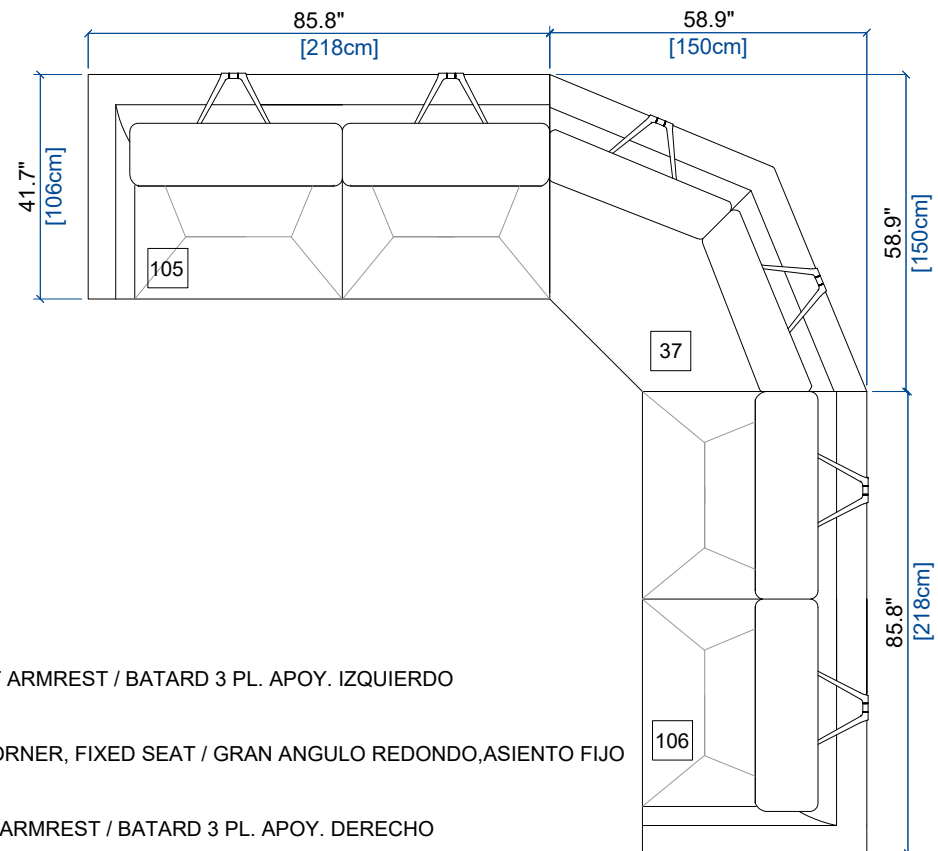

ALCHIMIE 2- ASSISE COULISSANTE, TÉLÉCOMMANDE

rochebobois
PARIS

design Roberto TAPINASSI & Maurizio MANZONI

105 BATARD 3 PL. ACC. GAUCHE / 3-SEAT 1-ARM UNIT LEFT ARMREST / BATARD 3 PL. APOY. IZQUIERDO

37 GRAND ANGLE ROND, ASSISE FIXE / LARGE ROUND CORNER, FIXED SEAT / GRAN ANGULO REDONDO, ASIENTO FIJO

106 BATARD 3 PL. ACC. DROIT / 3-SEAT 1-ARM UNIT RIGHT ARMREST / BATARD 3 PL. APOY. DERECHO