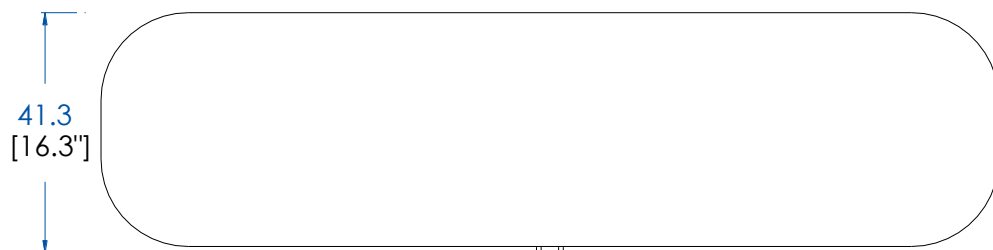

Collection EDEN ROCK MEUBLES

design Sacha Lakic

rochebobois
PARIS

Support TV – TV Unit – Soporte TV

Collection EDEN ROCK MEUBLES

design Sacha Lakic

rocheboboiss
PARIS

P.ER.TV01 - Support TV – L 154.2 H 49.8 P 41.3 cm