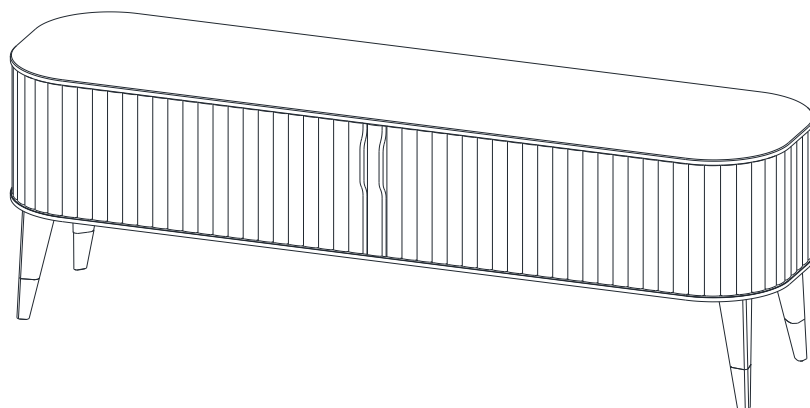

Collection EDEN ROCK MEUBLES

design Sacha Lakic

rochebobois
PARIS

Support TV – TV Unit – Soporte TV

Collection EDEN ROCK MEUBLES

design Sacha Lakic

rocheboboiss
PARIS

P.ER.TV01 - Support TV – L 154.2 H 49.8 P 41.3 cm