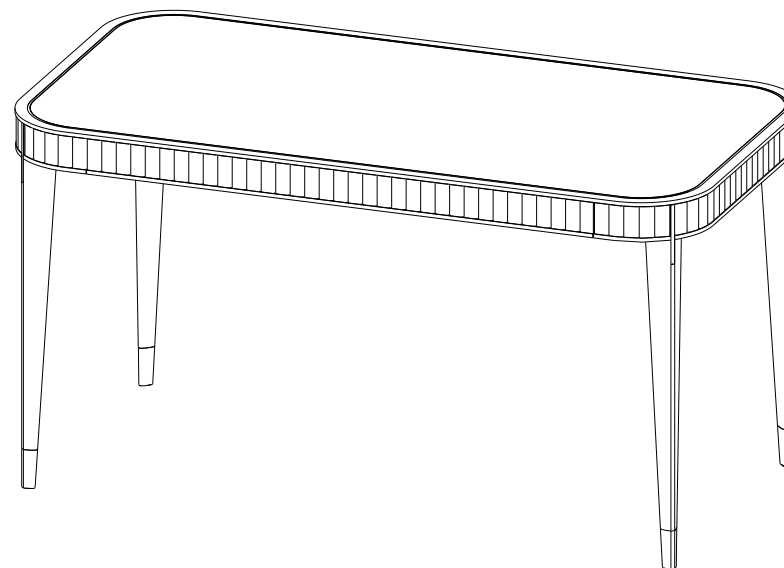

Collection EDEN ROCK MEUBLES

rochebobois
PARIS

design Sacha Lakic

P.ER.BR02 - Bureau sans partie réhaussée – L 143.6 H 76 P 75 cm

Structure panneaux de fibres de moyenne densité plaqué merisier. Pieds merisier massif, dessus vinyl "AMS 16917 One", 1 tiroir avec aménagement intérieur, coulisses bois. Sabots laiton brossé ou argenté.

P.ER.BR02S - Dessus, plateau en Décor Soleil.

P.ER.BR02 - Desk without lifted part – L 56.5" H 29.9" P 29.5"

Structure in cherry wood veneer on MDF. Legs in solid cherry wood, top in vinyl "AMS 16917 One", 1 drawer with storage inside, wood rail. Leg base in brushed brass or silver.

P.ER.BR02S - Top, tray in Soleil Decoration.

P.ER.BR02 - Mesa de despacho sin parte alzada – L 143.6 A 76 P 75 cm

Estructura médium chapado cerezo. Patas cerezo macizo, sobre Vinyl "AMS 16917 One", 1 cajón con distribución interior, guías de madera. Embellecedores patas en latón cepillado o plateado.

P.ER.BR02S - Sobre en Decoración Sol.