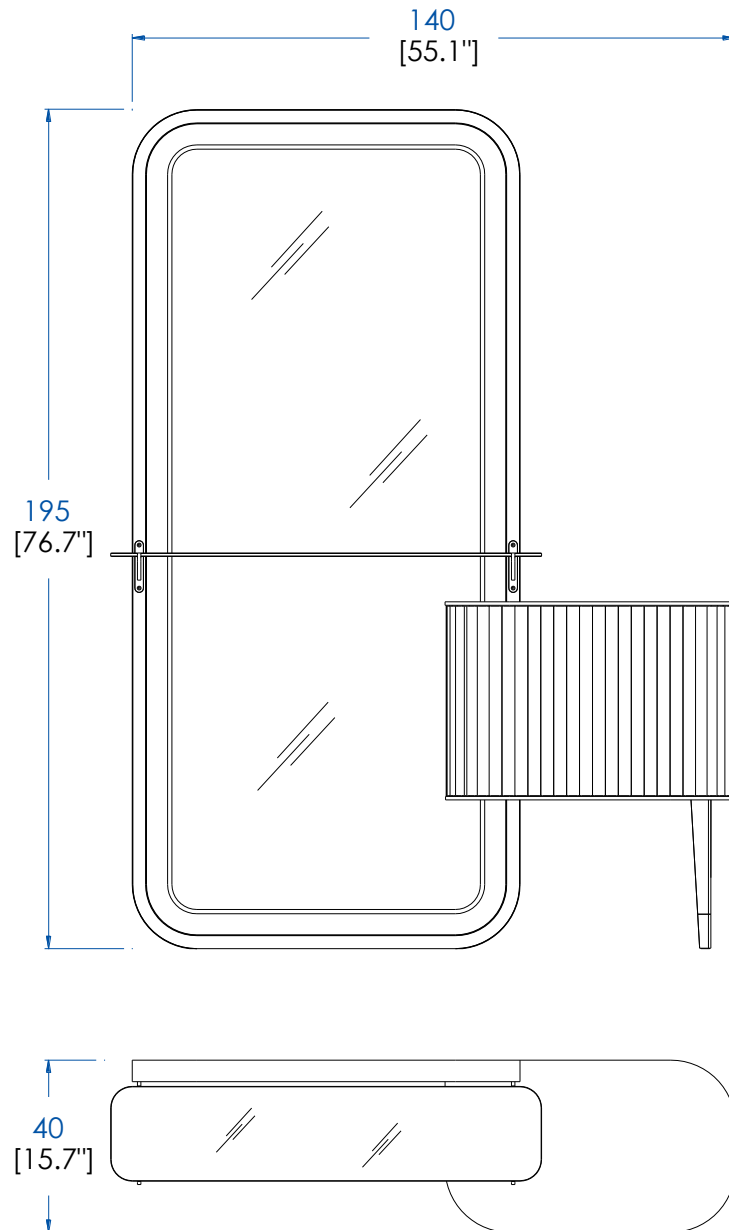

Collection EDEN ROCK MEUBLES

design Sacha Ladic

rocheboboiss
PARIS

P.ER.MD01 - Meuble d'entrée – L 140 H 195 P 40 cm

1 porte, 1 étagère intérieur bois amovible (taquets), Led sur le miroir, étagère suspendu en verre bronze trempé. Structure en panneaux de fibres de moyenne densité plaqué merisier. Dessus en panneaux de fibres de moyenne densité plaqué merisier, piétement merisier massif. Applications et pieds sabots laiton brossé ou argenté.

P.ER.MD01K - Dessus, plateau en Céramique Carrare (6mm), finition vernis Hydrofuge.

P.ER.MD01 - Storage unit – L 55.1" H 76.7" P 15.7"

1 door, 1 removable wooden interior shelf (pegs), mirror with LED, suspended shelf in tempered bronze glass. Structure in medium density fiberboard veneered with cherry. Top in medium density fiberboard veneered with cherry, solid cherry legs. Applications and feet in brushed brass or silver.

P.ER.MD01K - Top, tray in Carrare Ceramique (6mm), with water-repellent varnish finish.

P.ER.MD01 - Mueble de entrada – L 140 A 195 P 40 cm

1 puerta, 1 estante interior extraíble de madera (tacos), LED en el espejo, estante suspendido en vidrio templado bronce. Estructura en paneles de fibra de densidad media chapado en cerezo. Sobre en paneles de fibra de densidad media contrachapado en cerezo, base maciza en cerezo. Aplicaciones y final de patas latón cepillado o plateado.

P.ER.MD01K - Sobre de Cerámica Carrara (6mm), acabado barniz hidrófugo.