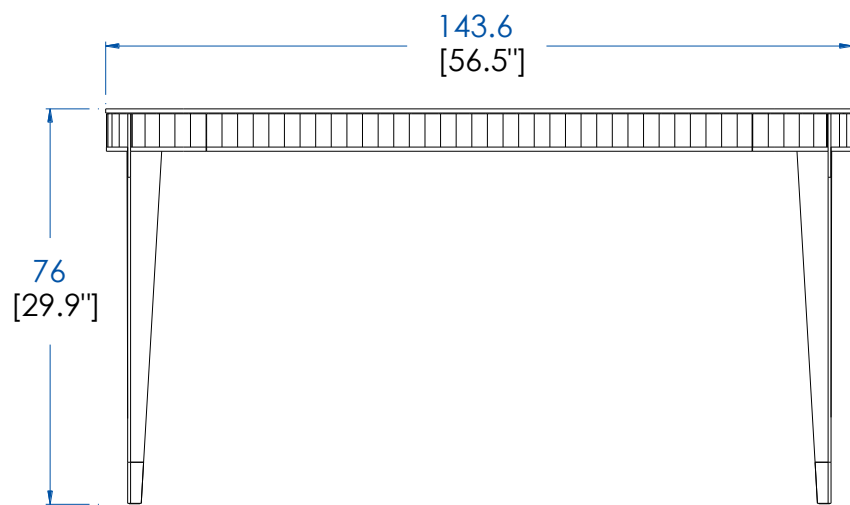

Collection EDEN ROCK MEUBLES

rochebobois
PARIS

design Sacha Lakic

P.ER.BR02 - Bureau sans partie réhaussée – L 143.6 H 76 P 75 cm

Structure panneaux de fibres de moyenne densité plaqué merisier. Pieds merisier massif, dessus vinyl "AMS 16917 One", 1 tiroir avec aménagement intérieur, coulisses bois. Sabots laiton brossé ou argenté.

P.ER.BR02S - Dessus, plateau en Décor Soleil.

P.ER.BR02 - Desk without lifted part – L 56.5" H 29.9" P 29.5"

Structure in cherry wood veneer on MDF. Legs in solid cherry wood, top in vinyl "AMS 16917 One", 1 drawer with storage inside, wood rail. Leg base in brushed brass or silver.

P.ER.BR02S - Top, tray in Soleil Decoration.

P.ER.BR02 - Mesa de despacho sin parte alzada – L 143.6 A 76 P 75 cm

Estructura médium chapado cerezo. Patas cerezo macizo, sobre Vinyl "AMS 16917 One", 1 cajón con distribución interior, guías de madera. Embellecedores patas en latón cepillado o plateado.

P.ER.BR02S - Sobre en Decoración Sol.