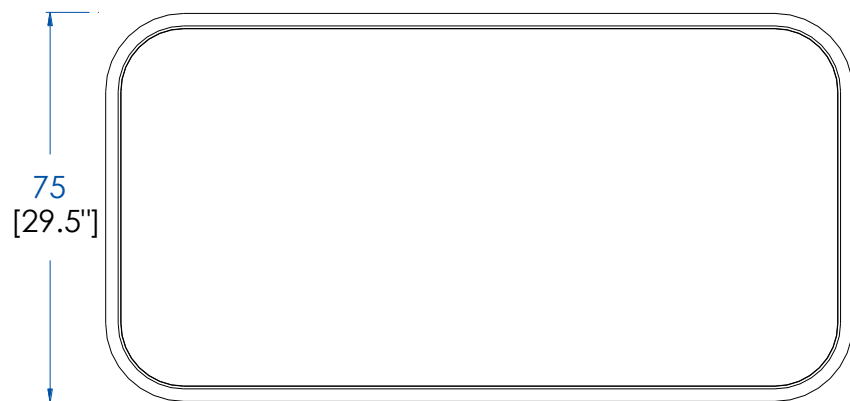

Collection EDEN ROCK MEUBLES

rochebobois
PARIS

design Sacha Lakic

P.ER.BR02 - Bureau sans partie réhaussée – L 143.6 H 76 P 75 cm

Structure panneaux de fibres de moyenne densité plaqué merisier. Pieds merisier massif, dessus vinyl "AMS 16917 One", 1 tiroir avec aménagement intérieur, coulisses bois. Sabots laiton brossé ou argenté.

P.ER.BR02S - Dessus, plateau en Décor Soleil.

P.ER.BR02 - Desk without lifted part – L 56.5" H 29.9" P 29.5"

Structure in cherry wood veneer on MDF. Legs in solid cherry wood, top in vinyl "AMS 16917 One", 1 drawer with storage inside, wood rail. Leg base in brushed brass or silver.

P.ER.BR02S - Top, tray in Soleil Decoration.

P.ER.BR02 - Mesa de despacho sin parte alzada – L 143.6 A 76 P 75 cm

Estructura médium chapado cerezo. Patas cerezo macizo, sobre Vinyl "AMS 16917 One", 1 cajón con distribución interior, guías de madera. Embellecedores patas en latón cepillado o plateado.

P.ER.BR02S - Sobre en Decoración Sol.