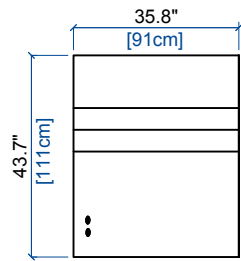

height: 28"/38" [71/97 cm]
seat height: 16.9" [43 cm]
arm width: 9.8" [25 cm]

28P PETIT BATARD 1 PL ACC. DROIT - FULL RELAX
SMALL 1-SEAT 1-ARM UNIT RIGHT ARM. - FULL RELAX
PEQUEÑO BATARD 1 PL. APOY. DER. - FULL RELAX

height: 28"/38" [71/97 cm]
seat height: 16.9" [43 cm]
arm width: 9.8" [25 cm]

29M MINI BATARD 1 PL ACC. GAUCHE - FULL RELAX
MINI 1-SEAT 1-ARM UNIT LEFT ARM. - FULL RELAX
MINI BATARD 1 PL. APOY. IZQU. - FULL RELAX

height: 28"/38" [71/97 cm]
seat height: 16.9" [43 cm]
arm width: 9.8" [25 cm]

28M MINI BATARD 1 PL ACC. DROIT - FULL RELAX
MINI 1-SEAT 1-ARM UNIT RIGHT ARM. - FULL RELAX
MINI BATARD 1 PL. APOY. DER. - FULL RELAX

height: 28"/38" [71/97 cm]
seat height: 16.9" [43 cm]
arm width: 9.8" [25 cm]

CALISTO 3 - FULL RELAX

design Roberto TAPINASSI & Maurizio MANZONI

01M MAXI CHAUFFEUSE - FULL RELAX
MAXI ARMLESS CHAIR - FULL RELAX
MAXI CHAUFFEUSE - FULL RELAX