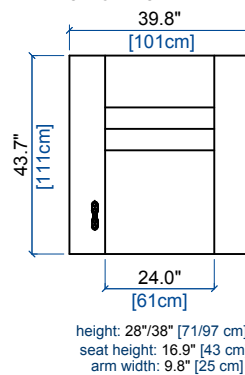

FAUTEUIL - FULL RELAX
ARMCHAIR - FULL RELAX
SILLON - FULL RELAX