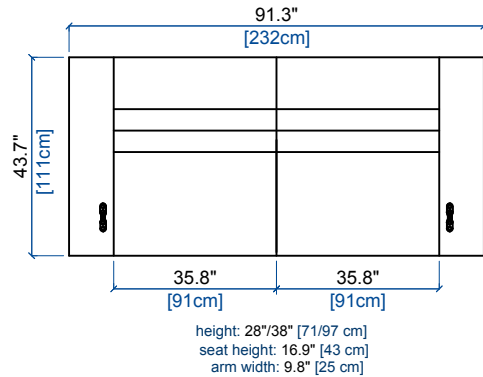

CALISTO 3 - FULL RELAX

design Roberto TAPINASSI & Maurizio MANZONI

GRAND CANAPE 3 PLACES (EN 2 PARTIES) - FULL RELAX
LARGE 3-SEAT SOFA (IN 2 PARTS) - FULL RELAX
GRAN SOFA 3 PLAZAS (EN 2 PARTES) - FULL RELAX