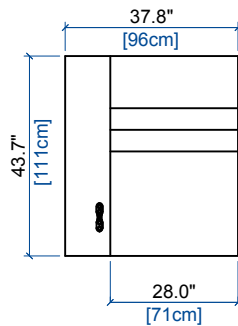

height: 28"/38" [71/97 cm]
seat height: 16.9" [43 cm]
arm width: 9.8" [25 cm]

CALISTO 3 - FULL RELAX

design Roberto TAPINASSI & Maurizio MANZONI

29G BATARD 1 PL ACC. GAUCHE - FULL RELAX
1-SEAT 1-ARM UNIT LEFT ARM. - FULL RELAX
BATARD 1 PL. APOY. IZQU. - FULL RELAX

height: 28"/38" [71/97 cm]
seat height: 16.9" [43 cm]
arm width: 9.8" [25 cm]

28G BATARD 1 PL ACC. DROIT - FULL RELAX
1-SEAT 1-ARM UNIT RIGHT ARM. - FULL RELAX
BATARD 1 PL. APOY. DER. - FULL RELAX

height: 28"/38" [71/97 cm]
seat height: 16.9" [43 cm]
arm width: 9.8" [25 cm]

29 BATARD 1 PL. ACC. GAUCHE - FULL RELAX
1-SEAT 1-ARM UNIT LEFT ARM. - FULL RELAX
BATARD 1 PL. APOY. IZQU. - FULL RELAX

height: 28"/38" [71/97 cm]
seat height: 16.9" [43 cm]
arm width: 9.8" [25 cm]

28 BATARD 1 PL ACC. DROIT - FULL RELAX
1-SEAT 1-ARM RIGHT ARM. - FULL RELAX
BATARD 1 PL. APOY. DER. - FULL RELAX

height: 28"/38" [71/97 cm]
seat height: 16.9" [43 cm]
arm width: 9.8" [25 cm]

29P PETIT BATARD 1 PL ACC. GAUCHE - FULL RELAX
SMALL 1-SEAT 1-ARM UNIT LEFT ARM. - FULL RELAX
PEQUEÑO BATARD 1 PL. APOY. IZQU. - FULL RELAX