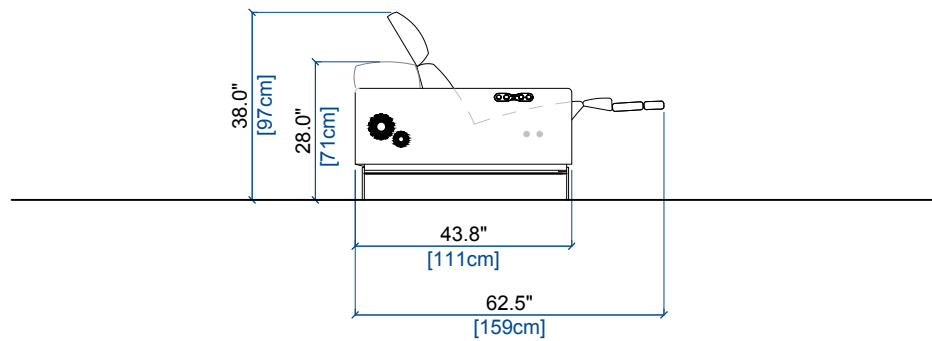

CALISTO 3 - FULL RELAX

design Roberto TAPINASSI & Maurizio MANZONI

FULL RELAX AVEC MODULE DE COMMANDE DIGITALE ROCHE BOBOIS.
FULL RELAX WITH ROCHE BOBOIS DIGITAL REMOTE CONTROL.
FULL RELAX CON MÒDULO DE CONTROL DIGITAL ROCHE BOBOIS