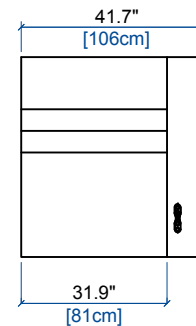

height: 28"/38" [71/97 cm]
seat height: 16.9" [43 cm]
arm width: 9.8" [25 cm]

152 BATARD 1.5 PL. ACC. DROIT (EN 2 PARTIES) - FULL RELAX
1.5-SEAT 1-ARM UNIT RIGHT ARM. (IN 2 PARTS) - FULL RELAX
BATARD 1.5 PL. APOY. DER. (EN 2 PARTES) - FULL RELAX

height: 28"/38" [71/97 cm]
seat height: 16.9" [43 cm]
arm width: 9.8" [25 cm]

CALISTO 3 - FULL RELAX

design Roberto TAPINASSI & Maurizio MANZONI

29G BATARD 1 PL ACC. GAUCHE - FULL RELAX
1-SEAT 1-ARM UNIT LEFT ARM. - FULL RELAX
BATARD 1 PL. APOY. IZQU. - FULL RELAX

height: 28"/38" [71/97 cm]
seat height: 16.9" [43 cm]
arm width: 9.8" [25 cm]

28G BATARD 1 PL ACC. DROIT - FULL RELAX
1-SEAT 1-ARM UNIT RIGHT ARM. - FULL RELAX
BATARD 1 PL. APOY. DER. - FULL RELAX

height: 28"/38" [71/97 cm]
seat height: 16.9" [43 cm]
arm width: 9.8" [25 cm]

29 BATARD 1 PL. ACC. GAUCHE - FULL RELAX
1-SEAT 1-ARM UNIT LEFT ARM. - FULL RELAX
BATARD 1 PL. APOY. IZQU. - FULL RELAX

height: 28"/38" [71/97 cm]
seat height: 16.9" [43 cm]
arm width: 9.8" [25 cm]

28 BATARD 1 PL ACC. DROIT - FULL RELAX
1-SEAT 1-ARM RIGHT ARM. - FULL RELAX
BATARD 1 PL. APOY. DER. - FULL RELAX