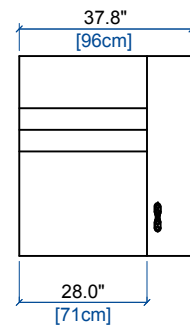

28P PETIT BATARD 1 PL ACC. DROIT - FULL RELAX
SMALL 1-SEAT 1-ARM UNIT RIGHT ARM. - FULL RELAX
PEQUEÑO BATARD 1 PL. APOY. DER. - FULL RELAX

height: 28"/38" [71/97 cm]
seat height: 16.9" [43 cm]
arm width: 9.8" [25 cm]