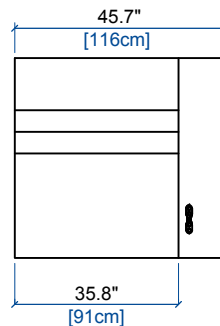

height: 28"/38" [71/97 cm]
seat height: 16.9" [43 cm]
arm width: 9.8" [25 cm]

151 BATARD 1.5 PL. ACC. GAUCHE (EN 2 PARTIES) - FULL RELAX
1.5-SEAT 1-ARM UNIT LEFT ARM. (IN 2 PARTS) - FULL RELAX
BATARD 1.5 PL. APOY. IZQU. (EN 2 PARTES) - FULL RELAX

height: 28"/38" [71/97 cm]
seat height: 16.9" [43 cm]
arm width: 9.8" [25 cm]

152 BATARD 1.5 PL. ACC. DROIT (EN 2 PARTIES) - FULL RELAX
1.5-SEAT 1-ARM UNIT RIGHT ARM. (IN 2 PARTS) - FULL RELAX
BATARD 1.5 PL. APOY. DER. (EN 2 PARTES) - FULL RELAX

height: 28"/38" [71/97 cm]
seat height: 16.9" [43 cm]
arm width: 9.8" [25 cm]

CALISTO 3 - FULL RELAX

design Roberto TAPINASSI & Maurizio MANZONI

29G BATARD 1 PL ACC. GAUCHE - FULL RELAX
1-SEAT 1-ARM UNIT LEFT ARM. - FULL RELAX
BATARD 1 PL. APOY. IZQU. - FULL RELAX

height: 28"/38" [71/97 cm]
seat height: 16.9" [43 cm]
arm width: 9.8" [25 cm]

28G BATARD 1 PL ACC. DROIT - FULL RELAX
1-SEAT 1-ARM UNIT RIGHT ARM. - FULL RELAX
BATARD 1 PL. APOY. DER. - FULL RELAX

height: 28"/38" [71/97 cm]
seat height: 16.9" [43 cm]
arm width: 9.8" [25 cm]