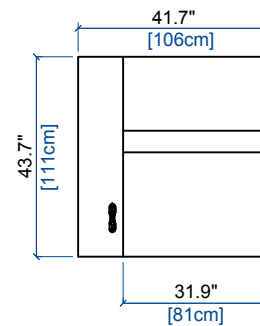

29 BATARD 1 PL. ACC. GAUCHE - FULL RELAX
1-SEAT 1-ARM UNIT LEFT ARM. - FULL RELAX
BATARD 1 PL. APOY. IZQU. - FULL RELAX

height: 28"/38" [71/97 cm]
seat height: 16.9" [43 cm]
arm width: 9.8" [25 cm]