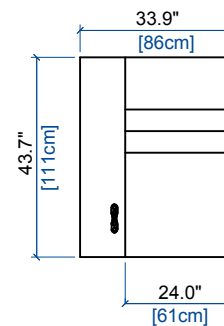

29 BATARD 1 PL. ACC. GAUCHE - FULL RELAX
1-SEAT 1-ARM UNIT LEFT ARM. - FULL RELAX
BATARD 1 PL. APOY. IZQU. - FULL RELAX

height: 28"/38" [71/97 cm]
seat height: 16.9" [43 cm]
arm width: 9.8" [25 cm]

28 BATARD 1 PL ACC. DROIT - FULL RELAX
1-SEAT 1-ARM RIGHT ARM. - FULL RELAX
BATARD 1 PL. APOY. DER. - FULL RELAX

height: 28"/38" [71/97 cm]
seat height: 16.9" [43 cm]
arm width: 9.8" [25 cm]

29P PETIT BATARD 1 PL ACC. GAUCHE - FULL RELAX
SMALL 1-SEAT 1-ARM UNIT LEFT ARM. - FULL RELAX
PEQUEÑO BATARD 1 PL. APOY. IZQU. - FULL RELAX

height: 28"/38" [71/97 cm]
seat height: 16.9" [43 cm]
arm width: 9.8" [25 cm]

28P PETIT BATARD 1 PL ACC. DROIT - FULL RELAX
SMALL 1-SEAT 1-ARM UNIT RIGHT ARM. - FULL RELAX
PEQUEÑO BATARD 1 PL. APOY. DER. - FULL RELAX

height: 28"/38" [71/97 cm]
seat height: 16.9" [43 cm]
arm width: 9.8" [25 cm]

29M MINI BATARD 1 PL ACC. GAUCHE - FULL RELAX
MINI 1-SEAT 1-ARM UNIT LEFT ARM. - FULL RELAX
MINI BATARD 1 PL. APOY. IZQU. - FULL RELAX