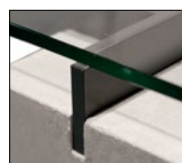

Traverses / Cross bars / Travesaños

Verre / Glass / Cristal

2. 160 x H 74 x 90 cm / 63.0 x H 29.1 x 35.4"  
200 x H 74 x 100 cm / 78.7 x H 29.1 x 39.4"

Traverses / Cross bars / Travesaños

Verre / Glass / Cristal Métal manganèse ou bronze / Metal cross bar  
manganese ou bronze finish / Travesaños metal  
manganese o bronze