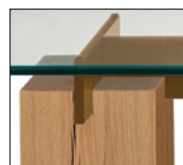

Finition béton / Concrete finishing / Acabado cemento