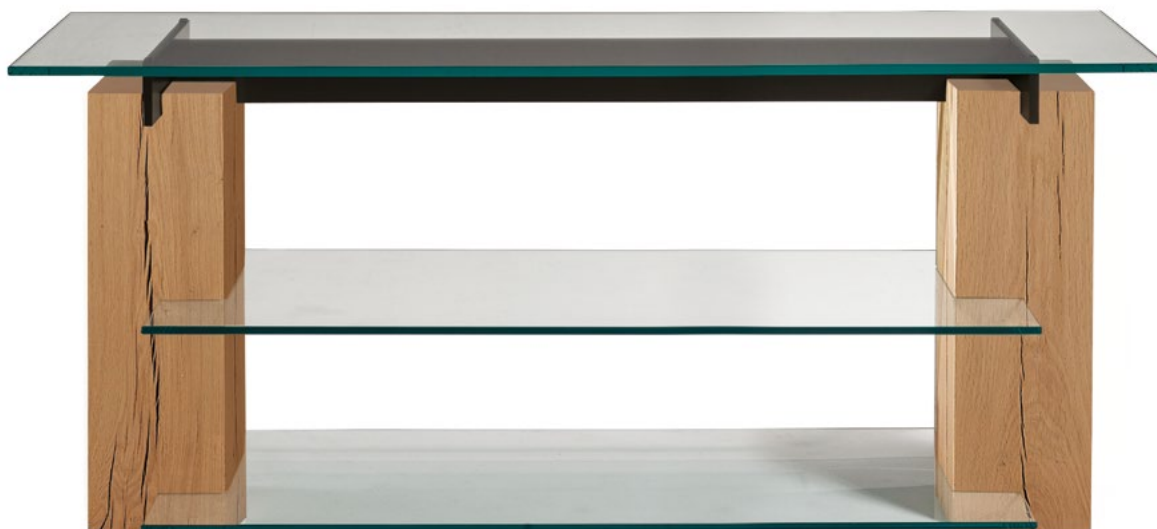

Collection TÉNÉRÉ

Pour les finitions Chêne massif, Placages et Laques.
For Solid oak, Veneer and Lacquer finishings.
Por los acabados Roble macizo, Chapeado y Lacado.

design Lionel Morgaine

rochebobois
PARIS

Chêne massif / Solid oak / Roble macizo