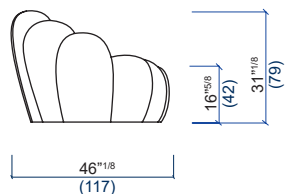

PERSPECTIVE

design Sacha LAKIC

rochebobo
PARIS

36 Canapé 4 places
4-seat sofa
Sofá 4 plazas

35 Grand Canapé 3 places
Large 3-seat sofa
Gran Sofá 3 plazas

30 Canapé 3 places
3-seat sofa
Sofá 3 plazas

PERSPECTIVE