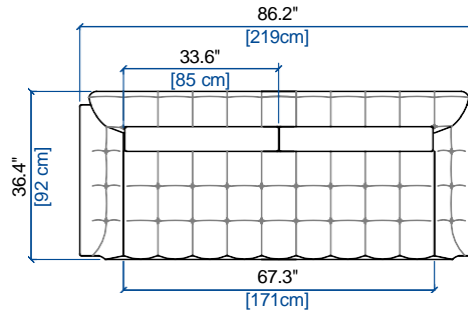

rochebobo
PARIS

GRAND CANAPE 3 PLACES
LARGE 3-SEAT SOFA
GRAN SOFA 3 PLAZAS

height: 30.7" [78 cm]
seat height: 15.7" [40 cm]
arm width: 9.4" [24 cm]

CANAPE 3 PLACES
3-SEAT SOFA
SOFA 3 PLAZAS

height: 30.7" [78 cm]
seat height: 15.7" [40 cm]
arm width: 9.4" [24 cm]

CANAPE 2,5 PLACES
2.5-SEAT SOFA
SOFA 2,5 PLAZAS

height: 30.7" [78 cm]
seat height: 15.7" [40 cm]
arm width: 9.4" [24 cm]

CANAPE 2 PLACES
2-SEAT SOFA
SOFA 2 PLAZAS

height: 30.7" [78 cm]
seat height: 15.7" [40 cm]
arm width: 9.4" [24 cm]

height: 30.7" [78 cm]
seat height: 15.7" [40 cm]
arm width: 9.4" [24 cm]

106 BATARD 3 PL. ACC. DROIT
3-SEAT 1-ARM UNIT RIGHT ARMREST
BATARD 3 PL. APOY. DERECHO

height: 30.7" [78 cm]
seat height: 15.7" [40 cm]
arm width: 9.4" [24 cm]

height: 30.7" [78 cm]
seat height: 15.7" [40 cm]