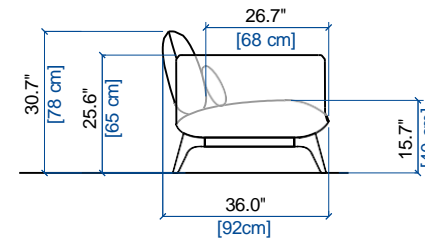

rochebobo
PARIS

GRAND CANAPE 3 PLACES
LARGE 3-SEAT SOFA
GRAN SOFA 3 PLAZAS

height: 30.7" [78 cm]
seat height: 15.7" [40 cm]
arm width: 9.4" [24 cm]

CANAPE 3 PLACES
3-SEAT SOFA
SOFA 3 PLAZAS

height: 30.7" [78 cm]
seat height: 15.7" [40 cm]
arm width: 9.4" [24 cm]

CANAPE 2,5 PLACES
2.5-SEAT SOFA
SOFA 2,5 PLAZAS

height: 30.7" [78 cm]
seat height: 15.7" [40 cm]
arm width: 9.4" [24 cm]

CANAPE 2 PLACES
2-SEAT SOFA
SOFA 2 PLAZAS

height: 30.7" [78 cm]
seat height: 15.7" [40 cm]
arm width: 9.4" [24 cm]

FAUTEUIL
ARMCHAIR
FAUTEUIL

height: 30.7" [78 cm]
seat height: 15.7" [40 cm]
arm width: 9.4" [24 cm]

PARCOURS

design Sacha LAKIC

rochebobo
PARIS

12 CHAISE LONGUE
LOUNGE CHAIR
CHAISE LONGUE

height: 30.7" [78 cm]
seat height: 15.7" [40 cm]

height: 30.7" [78 cm]
seat height: 15.7" [40 cm]
arm width: 9.4" [24 cm]

106 BATARD 3 PL. ACC. DROIT
3-SEAT 1-ARM UNIT RIGHT ARMREST
BATARD 3 PL. APOY. DERECHO

height: 30.7" [78 cm]
seat height: 15.7" [40 cm]
arm width: 9.4" [24 cm]