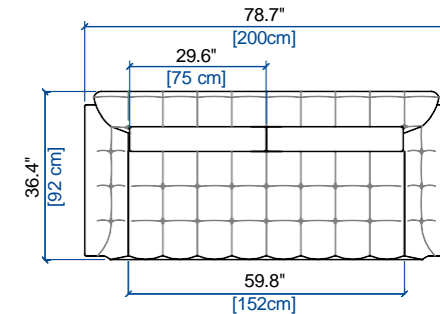

rochebobo
PARIS

GRAND CANAPE 3 PLACES
LARGE 3-SEAT SOFA
GRAN SOFA 3 PLAZAS

height: 30.7" [78 cm]
seat height: 15.7" [40 cm]
arm width: 9.4" [24 cm]

CANAPE 3 PLACES
3-SEAT SOFA
SOFA 3 PLAZAS

height: 30.7" [78 cm]
seat height: 15.7" [40 cm]
arm width: 9.4" [24 cm]

CANAPE 2,5 PLACES
2.5-SEAT SOFA
SOFA 2,5 PLAZAS

height: 30.7" [78 cm]
seat height: 15.7" [40 cm]
arm width: 9.4" [24 cm]

CANAPE 2 PLACES
2-SEAT SOFA
SOFA 2 PLAZAS

height: 30.7" [78 cm]
seat height: 15.7" [40 cm]
arm width: 9.4" [24 cm]

FAUTEUIL
ARMCHAIR
FAUTEUIL

height: 30.7" [78 cm]
seat height: 15.7" [40 cm]
arm width: 9.4" [24 cm]

PARCOURS

design Sacha LAKIC

rochebobo
PARIS

12 CHAISE LONGUE
LOUNGE CHAIR
CHAISE LONGUE

height: 30.7" [78 cm]
seat height: 15.7" [40 cm]

height: 30.7" [78 cm]
seat height: 15.7" [40 cm]
arm width: 9.4" [24 cm]

106 BATARD 3 PL. ACC. DROIT
3-SEAT 1-ARM UNIT RIGHT ARMREST
BATARD 3 PL. APOY. DERECHO

height: 30.7" [78 cm]
seat height: 15.7" [40 cm]
arm width: 9.4" [24 cm]