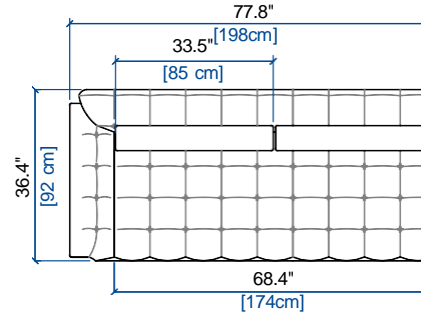

63 BATARD 2.5 PL. ACC. GAUCHE
2.5-SEAT 1-ARM UNIT LEFT ARMREST
BATARD 2.5 PL. APOY. IZQUIERDO

height: 30.7" [78 cm]
seat height: 15.7" [40 cm]
arm width: 9.4" [24 cm]