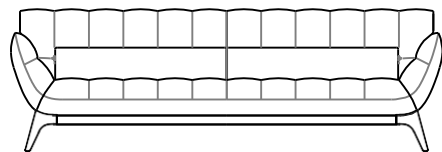

FINITIONS PIETEMENT / LEG FINISH / ACABADO PATAS

Gris
Gray
Gris

Noir
Black
Negro

Noyer Fumé
Smoked Walnut
Nogal Ahumado

Taupe Blanchi
Whitened Taupe
Taupe Blanqueado

Wenge
Wengé
Wengue

PARCOURS

design Sacha LAKIC

rochebobo
PARIS

GRAND CANAPE 3 PLACES
LARGE 3-SEAT SOFA
GRAN SOFA 3 PLAZAS

height: 30.7" [78 cm]
seat height: 15.7" [40 cm]
arm width: 9.4" [24 cm]

CANAPE 3 PLACES
3-SEAT SOFA
SOFA 3 PLAZAS

height: 30.7" [78 cm]
seat height: 15.7" [40 cm]
arm width: 9.4" [24 cm]

CANAPE 2,5 PLACES
2.5-SEAT SOFA
SOFA 2,5 PLAZAS

height: 30.7" [78 cm]
seat height: 15.7" [40 cm]
arm width: 9.4" [24 cm]

CANAPE 2 PLACES
2-SEAT SOFA
SOFA 2 PLAZAS

height: 30.7" [78 cm]
seat height: 15.7" [40 cm]
arm width: 9.4" [24 cm]