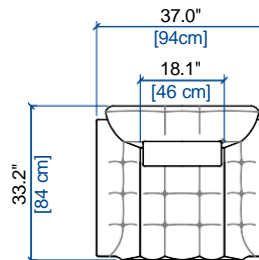

rochebobo
PARIS

GRAND CANAPE 3 PLACES
LARGE 3-SEAT SOFA
GRAN SOFA 3 PLAZAS

height: 30.7" [78 cm]
seat height: 15.7" [40 cm]
arm width: 9.4" [24 cm]

CANAPE 3 PLACES
3-SEAT SOFA
SOFA 3 PLAZAS

height: 30.7" [78 cm]
seat height: 15.7" [40 cm]
arm width: 9.4" [24 cm]

CANAPE 2,5 PLACES
2.5-SEAT SOFA
SOFA 2,5 PLAZAS

height: 30.7" [78 cm]
seat height: 15.7" [40 cm]
arm width: 9.4" [24 cm]

CANAPE 2 PLACES
2-SEAT SOFA
SOFA 2 PLAZAS

height: 30.7" [78 cm]
seat height: 15.7" [40 cm]
arm width: 9.4" [24 cm]

FAUTEUIL
ARMCHAIR
FAUTEUIL

height: 30.7" [78 cm]
seat height: 15.7" [40 cm]
arm width: 9.4" [24 cm]

PARCOURS

design Sacha LAKIC

rochebobo
PARIS

12 CHAISE LONGUE
LOUNGE CHAIR
CHAISE LONGUE

height: 30.7" [78 cm]
seat height: 15.7" [40 cm]

height: 30.7" [78 cm]
seat height: 15.7" [40 cm]
arm width: 9.4" [24 cm]

106 BATARD 3 PL. ACC. DROIT
3-SEAT 1-ARM UNIT RIGHT ARMREST
BATARD 3 PL. APOY. DERECHO

height: 30.7" [78 cm]
seat height: 15.7" [40 cm]
arm width: 9.4" [24 cm]