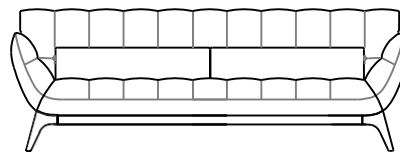

rochebobo
PARIS

GRAND CANAPE 3 PLACES
LARGE 3-SEAT SOFA
GRAN SOFA 3 PLAZAS

height: 30.7" [78 cm]
seat height: 15.7" [40 cm]
arm width: 9.4" [24 cm]

CANAPE 3 PLACES
3-SEAT SOFA
SOFA 3 PLAZAS

height: 30.7" [78 cm]
seat height: 15.7" [40 cm]
arm width: 9.4" [24 cm]

CANAPE 2,5 PLACES
2.5-SEAT SOFA
SOFA 2,5 PLAZAS

height: 30.7" [78 cm]
seat height: 15.7" [40 cm]
arm width: 9.4" [24 cm]

CANAPE 2 PLACES
2-SEAT SOFA
SOFA 2 PLAZAS

height: 30.7" [78 cm]
seat height: 15.7" [40 cm]
arm width: 9.4" [24 cm]