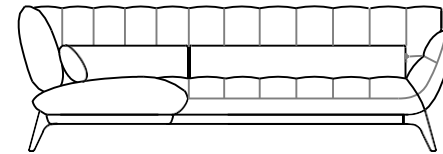

202 GRAND EL. D'ANGLE 3 PL. ACC. DROIT
LARGE 3-SEAT CORNER UNIT RIGHT ARM.
GRAN EL. DE ANGULO 3 PL. APOY. DER.

height: 30.7" [78 cm]
seat height: 15.7" [40 cm]
arm width: 9.4" [24 cm]