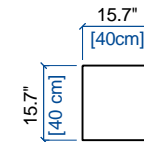

COUSSIN
CUSHION
COJINO