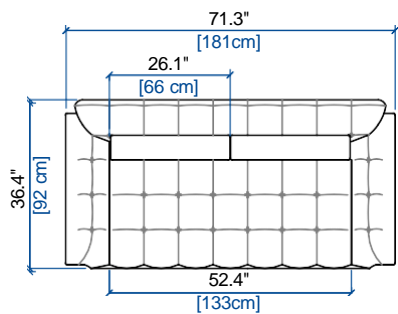

rochebobo
PARIS

GRAND CANAPE 3 PLACES
LARGE 3-SEAT SOFA
GRAN SOFA 3 PLAZAS

height: 30.7" [78 cm]
seat height: 15.7" [40 cm]
arm width: 9.4" [24 cm]

CANAPE 3 PLACES
3-SEAT SOFA
SOFA 3 PLAZAS

height: 30.7" [78 cm]
seat height: 15.7" [40 cm]
arm width: 9.4" [24 cm]

CANAPE 2,5 PLACES
2.5-SEAT SOFA
SOFA 2,5 PLAZAS

height: 30.7" [78 cm]
seat height: 15.7" [40 cm]
arm width: 9.4" [24 cm]

CANAPE 2 PLACES
2-SEAT SOFA
SOFA 2 PLAZAS

height: 30.7" [78 cm]
seat height: 15.7" [40 cm]
arm width: 9.4" [24 cm]

FAUTEUIL
ARMCHAIR
FAUTEUIL

height: 30.7" [78 cm]
seat height: 15.7" [40 cm]
arm width: 9.4" [24 cm]

PARCOURS

design Sacha LAKIC

rochebobo
PARIS

12 CHAISE LONGUE
LOUNGE CHAIR
CHAISE LONGUE

height: 30.7" [78 cm]
seat height: 15.7" [40 cm]

height: 30.7" [78 cm]
seat height: 15.7" [40 cm]
arm width: 9.4" [24 cm]

106 BATARD 3 PL. ACC. DROIT
3-SEAT 1-ARM UNIT RIGHT ARMREST
BATARD 3 PL. APOY. DERECHO

height: 30.7" [78 cm]
seat height: 15.7" [40 cm]
arm width: 9.4" [24 cm]