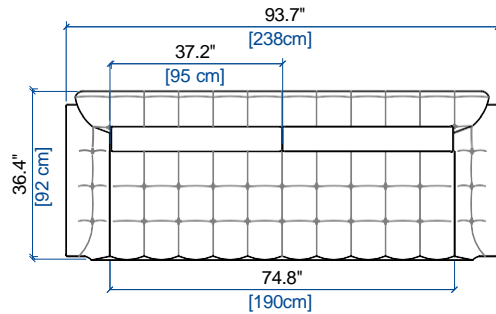

rochebobo
PARIS

GRAND CANAPE 3 PLACES
LARGE 3-SEAT SOFA
GRAN SOFA 3 PLAZAS

height: 30.7" [78 cm]
seat height: 15.7" [40 cm]
arm width: 9.4" [24 cm]

CANAPE 3 PLACES
3-SEAT SOFA
SOFA 3 PLAZAS

height: 30.7" [78 cm]
seat height: 15.7" [40 cm]
arm width: 9.4" [24 cm]

CANAPE 2,5 PLACES
2.5-SEAT SOFA
SOFA 2,5 PLAZAS

height: 30.7" [78 cm]
seat height: 15.7" [40 cm]
arm width: 9.4" [24 cm]

CANAPE 2 PLACES
2-SEAT SOFA
SOFA 2 PLAZAS

height: 30.7" [78 cm]
seat height: 15.7" [40 cm]
arm width: 9.4" [24 cm]