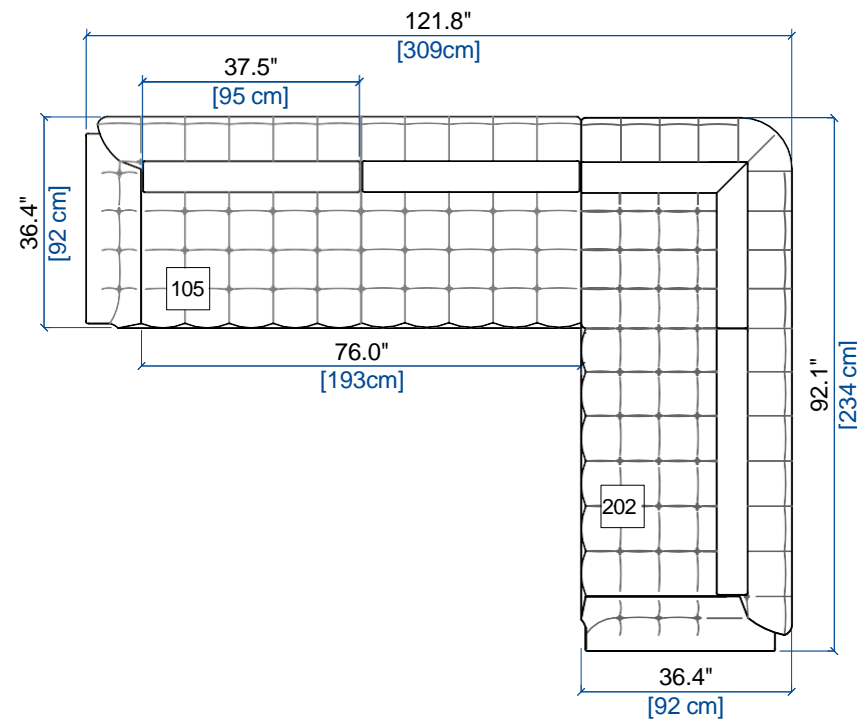

PARCOURS

design Sacha LAKIC

rochebobois
PARIS

105 BATARD 3 PL. ACC. GAUCHE / 3-SEAT 1-ARM UNIT LEFT ARMREST / BATARD 3 PL. APOY. IZQUIERDO

202 GRAND EL. D'ANGLE 3 PL. ACC. DROIT / LARGE 3-SEAT CORNER UNIT RIGHT ARM. / GRAN EL. DE ANGULO 3 PL. APOY. DER.