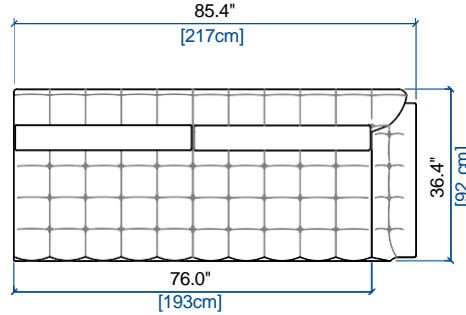

CANAPE 2,5 PLACES
2.5-SEAT SOFA
SOFA 2,5 PLAZAS

height: 30.7" [78 cm]
seat height: 15.7" [40 cm]
arm width: 9.4" [24 cm]

CANAPE 2 PLACES
2-SEAT SOFA
SOFA 2 PLAZAS

height: 30.7" [78 cm]
seat height: 15.7" [40 cm]
arm width: 9.4" [24 cm]

FAUTEUIL
ARMCHAIR
FAUTEUIL

height: 30.7" [78 cm]
seat height: 15.7" [40 cm]
arm width: 9.4" [24 cm]

PARCOURS

design Sacha LAKIC

rochebobo
PARIS

12 CHAISE LONGUE
LOUNGE CHAIR
CHAISE LONGUE

height: 30.7" [78 cm]
seat height: 15.7" [40 cm]

POUF RECTANGULAIRE
RECTANGULAR OTTOMAN
PUF RECTANGULAR

seat height: 15.7" [40 cm]

COUSSIN
CUSHION
COJINO

PARCOURS

design Sacha LAKIC

rochebobois
PARIS

105 BATARD 3 PL. ACC. GAUCHE
3-SEAT 1-ARM UNIT LEFT ARMREST
BATARD 3 PL. APOY. IZQUIERDO

height: 30.7" [78 cm]
seat height: 15.7" [40 cm]
arm width: 9.4" [24 cm]

106 BATARD 3 PL. ACC. DROIT
3-SEAT 1-ARM UNIT RIGHT ARMREST
BATARD 3 PL. APOY. DERECHO

height: 30.7" [78 cm]
seat height: 15.7" [40 cm]
arm width: 9.4" [24 cm]