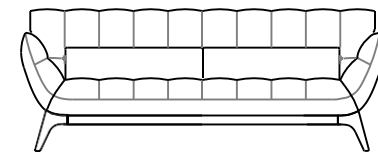

rochebobo
PARIS

GRAND CANAPE 3 PLACES
LARGE 3-SEAT SOFA
GRAN SOFA 3 PLAZAS

height: 30.7" [78 cm]
seat height: 15.7" [40 cm]
arm width: 9.4" [24 cm]

CANAPE 3 PLACES
3-SEAT SOFA
SOFA 3 PLAZAS

height: 30.7" [78 cm]
seat height: 15.7" [40 cm]
arm width: 9.4" [24 cm]

CANAPE 2,5 PLACES
2.5-SEAT SOFA
SOFA 2,5 PLAZAS

height: 30.7" [78 cm]
seat height: 15.7" [40 cm]
arm width: 9.4" [24 cm]

CANAPE 2 PLACES
2-SEAT SOFA
SOFA 2 PLAZAS

height: 30.7" [78 cm]
seat height: 15.7" [40 cm]
arm width: 9.4" [24 cm]