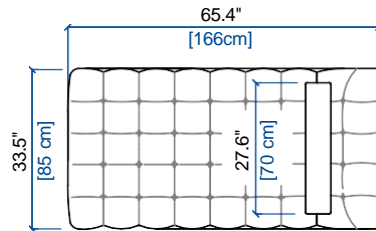

rochebobo
PARIS

GRAND CANAPE 3 PLACES
LARGE 3-SEAT SOFA
GRAN SOFA 3 PLAZAS

height: 30.7" [78 cm]
seat height: 15.7" [40 cm]
arm width: 9.4" [24 cm]

CANAPE 3 PLACES
3-SEAT SOFA
SOFA 3 PLAZAS

height: 30.7" [78 cm]
seat height: 15.7" [40 cm]
arm width: 9.4" [24 cm]

CANAPE 2,5 PLACES
2.5-SEAT SOFA
SOFA 2,5 PLAZAS

height: 30.7" [78 cm]
seat height: 15.7" [40 cm]
arm width: 9.4" [24 cm]

CANAPE 2 PLACES
2-SEAT SOFA
SOFA 2 PLAZAS

height: 30.7" [78 cm]
seat height: 15.7" [40 cm]
arm width: 9.4" [24 cm]

FAUTEUIL
ARMCHAIR
FAUTEUIL

height: 30.7" [78 cm]
seat height: 15.7" [40 cm]
arm width: 9.4" [24 cm]

PARCOURS

design Sacha LAKIC

rochebobo
PARIS

12 CHAISE LONGUE
LOUNGE CHAIR
CHAISE LONGUE

height: 30.7" [78 cm]
seat height: 15.7" [40 cm]

height: 30.7" [78 cm]
seat height: 15.7" [40 cm]
arm width: 9.4" [24 cm]

106 BATARD 3 PL. ACC. DROIT
3-SEAT 1-ARM UNIT RIGHT ARMREST
BATARD 3 PL. APOY. DERECHO

height: 30.7" [78 cm]
seat height: 15.7" [40 cm]
arm width: 9.4" [24 cm]