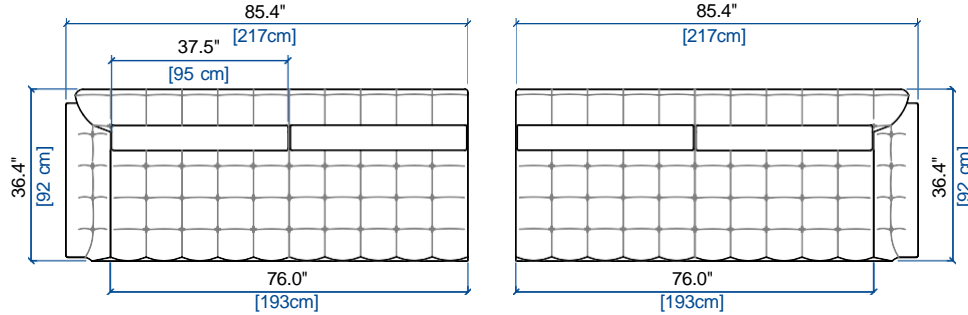

CANAPE 2,5 PLACES
2.5-SEAT SOFA
SOFA 2,5 PLAZAS

height: 30.7" [78 cm]
seat height: 15.7" [40 cm]
arm width: 9.4" [24 cm]

CANAPE 2 PLACES
2-SEAT SOFA
SOFA 2 PLAZAS

height: 30.7" [78 cm]
seat height: 15.7" [40 cm]
arm width: 9.4" [24 cm]

FAUTEUIL
ARMCHAIR
FAUTEUIL

height: 30.7" [78 cm]
seat height: 15.7" [40 cm]
arm width: 9.4" [24 cm]

PARCOURS

design Sacha LAKIC

rochebobo
PARIS

12 CHAISE LONGUE
LOUNGE CHAIR
CHAISE LONGUE

height: 30.7" [78 cm]
seat height: 15.7" [40 cm]

POUF RECTANGULAIRE
RECTANGULAR OTTOMAN
PUF RECTANGULAR

seat height: 15.7" [40 cm]

COUSSIN
CUSHION
COJINO

PARCOURS

design Sacha LAKIC

rochebobois
PARIS

105 BATARD 3 PL. ACC. GAUCHE
3-SEAT 1-ARM UNIT LEFT ARMREST
BATARD 3 PL. APOY. IZQUIERDO

height: 30.7" [78 cm]
seat height: 15.7" [40 cm]
arm width: 9.4" [24 cm]

106 BATARD 3 PL. ACC. DROIT
3-SEAT 1-ARM UNIT RIGHT ARMREST
BATARD 3 PL. APOY. DERECHO

height: 30.7" [78 cm]
seat height: 15.7" [40 cm]
arm width: 9.4" [24 cm]