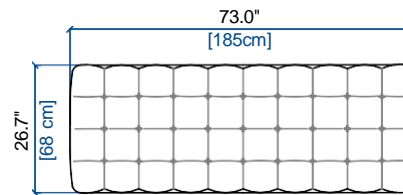

POUF RECTANGULAIRE
RECTANGULAR OTTOMAN
PUF RECTANGULAR

seat height: 15.7" [40 cm]

COUSSIN
CUSHION
COJINO