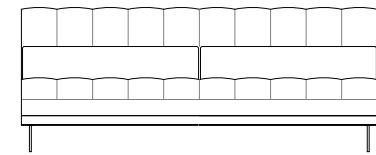

rochebobois
PARIS

10 TERMINAL GAUCHE
END UNIT LEFT
TERMINAL IZQUIERDO

height: 30.7\" [78 cm]
seat height: 15.7\" [40 cm]

11 TERMINAL DROIT
END UNIT RIGHT
TERMINAL DERECHO

height: 30.7\" [78 cm]
seat height: 15.7\" [40 cm]

01 CHAUFFEUSE
ARMLESS CHAIR
CHAUFFEUSE

height: 30.7\" [78 cm]
seat height: 15.7\" [40 cm]

158 BANQUETTE 2,5 PLACES
2.5-SEAT ARMLESS SOFA
BANQUETA 2,5 PLAZAS

height: 30.7\" [78 cm]
seat height: 15.7\" [40 cm]