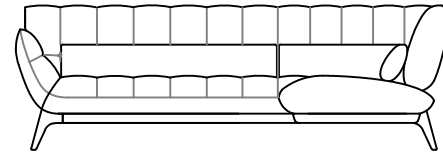

height: 30.7" [78 cm]
seat height: 15.7" [40 cm]
arm width: 9.4" [24 cm]