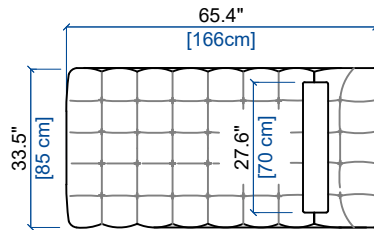

rochebobo
PARIS

GRAND CANAPE 3 PLACES
LARGE 3-SEAT SOFA
GRAN SOFA 3 PLAZAS

height: 30.7" [78 cm]
seat height: 15.7" [40 cm]
arm width: 9.4" [24 cm]

CANAPE 3 PLACES
3-SEAT SOFA
SOFA 3 PLAZAS

height: 30.7" [78 cm]
seat height: 15.7" [40 cm]
arm width: 9.4" [24 cm]

CANAPE 2,5 PLACES
2.5-SEAT SOFA
SOFA 2.5 PLAZAS

height: 30.7" [78 cm]
seat height: 15.7" [40 cm]
arm width: 9.4" [24 cm]

CANAPE 2 PLACES
2-SEAT SOFA
SOFA 2 PLAZAS

height: 30.7" [78 cm]
seat height: 15.7" [40 cm]
arm width: 9.4" [24 cm]

FAUTEUIL
ARMCHAIR
FAUTEUIL

height: 30.7" [78 cm]
seat height: 15.7" [40 cm]
arm width: 9.4" [24 cm]

PARCOURS

design Sacha LAKIC

rochebobois
PARIS

12 CHAISE LONGUE
LOUNGE CHAIR
CHAISE LONGUE

height: 30.7" [78 cm]
seat height: 15.7" [40 cm]

height: 30.7" [78 cm]
seat height: 15.7" [40 cm]
arm width: 9.4" [24 cm]

106 BATARD 3 PL. ACC. DROIT
3-SEAT 1-ARM UNIT RIGHT ARMREST
BATARD 3 PL. APOY. DERECHO

height: 30.7" [78 cm]
seat height: 15.7" [40 cm]
arm width: 9.4" [24 cm]