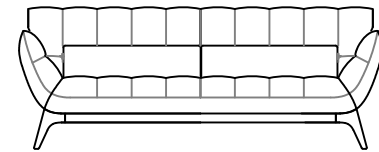

rochebobo
PARIS

GRAND CANAPE 3 PLACES
LARGE 3-SEAT SOFA
GRAN SOFA 3 PLAZAS

height: 30.7" [78 cm]
seat height: 15.7" [40 cm]
arm width: 9.4" [24 cm]

CANAPE 3 PLACES
3-SEAT SOFA
SOFA 3 PLAZAS

height: 30.7" [78 cm]
seat height: 15.7" [40 cm]
arm width: 9.4" [24 cm]

CANAPE 2,5 PLACES
2.5-SEAT SOFA
SOFA 2.5 PLAZAS

height: 30.7" [78 cm]
seat height: 15.7" [40 cm]
arm width: 9.4" [24 cm]

CANAPE 2 PLACES
2-SEAT SOFA
SOFA 2 PLAZAS

height: 30.7" [78 cm]
seat height: 15.7" [40 cm]
arm width: 9.4" [24 cm]