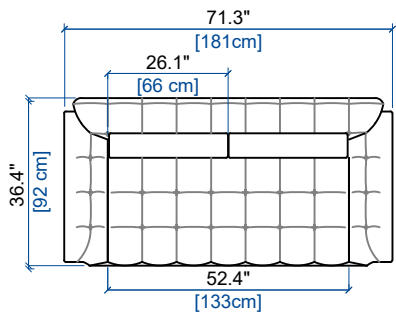

rochebobo
PARIS

GRAND CANAPE 3 PLACES
LARGE 3-SEAT SOFA
GRAN SOFA 3 PLAZAS

height: 30.7" [78 cm]
seat height: 15.7" [40 cm]
arm width: 9.4" [24 cm]

CANAPE 3 PLACES
3-SEAT SOFA
SOFA 3 PLAZAS

height: 30.7" [78 cm]
seat height: 15.7" [40 cm]
arm width: 9.4" [24 cm]

CANAPE 2,5 PLACES
2.5-SEAT SOFA
SOFA 2.5 PLAZAS

height: 30.7" [78 cm]
seat height: 15.7" [40 cm]
arm width: 9.4" [24 cm]

CANAPE 2 PLACES
2-SEAT SOFA
SOFA 2 PLAZAS

height: 30.7" [78 cm]
seat height: 15.7" [40 cm]
arm width: 9.4" [24 cm]

FAUTEUIL
ARMCHAIR
FAUTEUIL

height: 30.7" [78 cm]
seat height: 15.7" [40 cm]
arm width: 9.4" [24 cm]

PARCOURS

design Sacha LAKIC

rochebobois
PARIS

12 CHAISE LONGUE
LOUNGE CHAIR
CHAISE LONGUE

height: 30.7" [78 cm]
seat height: 15.7" [40 cm]

height: 30.7" [78 cm]
seat height: 15.7" [40 cm]
arm width: 9.4" [24 cm]

106 BATARD 3 PL. ACC. DROIT
3-SEAT 1-ARM UNIT RIGHT ARMREST
BATARD 3 PL. APOY. DERECHO

height: 30.7" [78 cm]
seat height: 15.7" [40 cm]
arm width: 9.4" [24 cm]