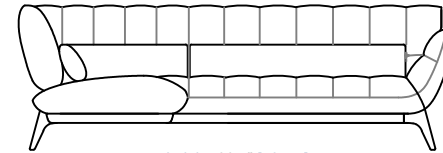

height: 30.7" [78 cm]
seat height: 15.7" [40 cm]
arm width: 9.4" [24 cm]