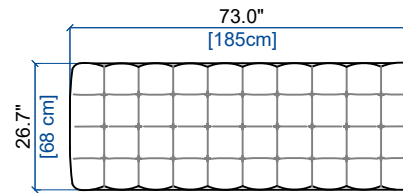

POUF RECTANGULAIRE
RECTANGULAR OTTOMAN
PUF RECTANGULAR

seat height: 15.7" [40 cm]

COUSSIN
CUSHION
COJINO