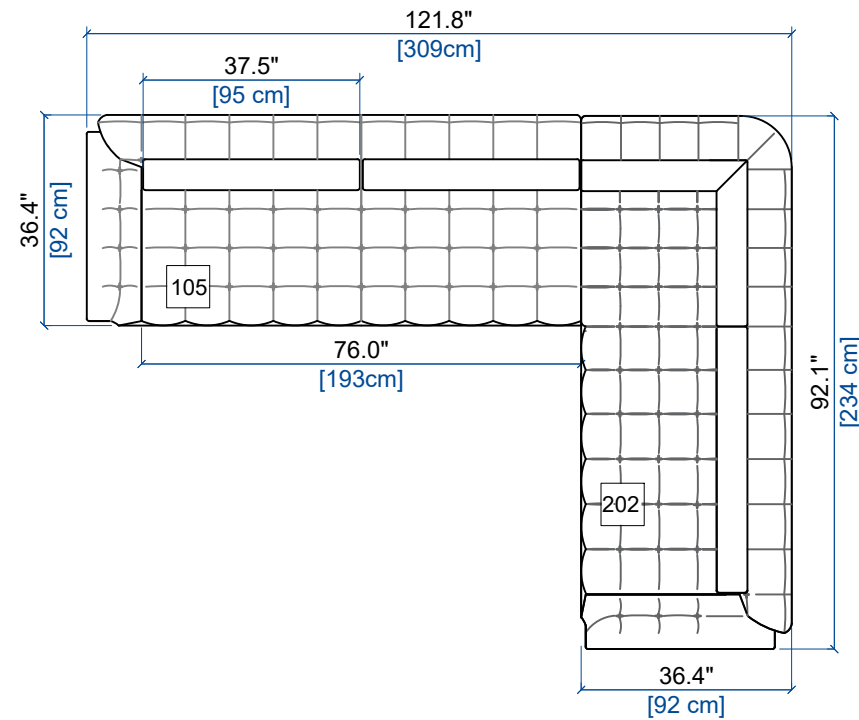

PARCOURS

design Sacha LAKIC

rochebobois
PARIS

105 BATARD 3 PL. ACC. GAUCHE / 3-SEAT 1-ARM UNIT LEFT ARMREST / BATARD 3 PL. APOY. IZQUIERDO

202 GRAND EL. D'ANGLE 3 PL. ACC. DROIT / LARGE 3-SEAT CORNER UNIT RIGHT ARM. / GRAN EL. DE ANGULO 3 PL. APOY. DER.