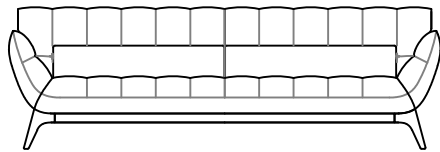

rochebobo
PARIS

GRAND CANAPE 3 PLACES
LARGE 3-SEAT SOFA
GRAN SOFA 3 PLAZAS

height: 30.7" [78 cm]
seat height: 15.7" [40 cm]
arm width: 9.4" [24 cm]

CANAPE 3 PLACES
3-SEAT SOFA
SOFA 3 PLAZAS

height: 30.7" [78 cm]
seat height: 15.7" [40 cm]
arm width: 9.4" [24 cm]