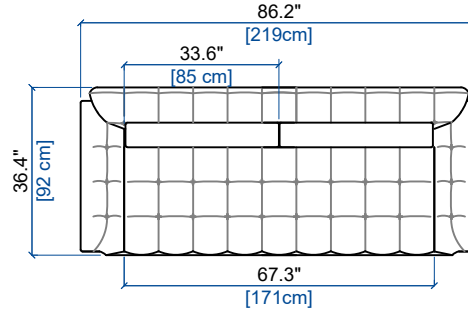

rochebobo
PARIS

GRAND CANAPE 3 PLACES
LARGE 3-SEAT SOFA
GRAN SOFA 3 PLAZAS

height: 30.7" [78 cm]
seat height: 15.7" [40 cm]
arm width: 9.4" [24 cm]

CANAPE 3 PLACES
3-SEAT SOFA
SOFA 3 PLAZAS

height: 30.7" [78 cm]
seat height: 15.7" [40 cm]
arm width: 9.4" [24 cm]

CANAPE 2,5 PLACES
2.5-SEAT SOFA
SOFA 2.5 PLAZAS

height: 30.7" [78 cm]
seat height: 15.7" [40 cm]
arm width: 9.4" [24 cm]

CANAPE 2 PLACES
2-SEAT SOFA
SOFA 2 PLAZAS

height: 30.7" [78 cm]
seat height: 15.7" [40 cm]
arm width: 9.4" [24 cm]

height: 30.7" [78 cm]
seat height: 15.7" [40 cm]
arm width: 9.4" [24 cm]

106 BATARD 3 PL. ACC. DROIT
3-SEAT 1-ARM UNIT RIGHT ARMREST
BATARD 3 PL. APOY. DERECHO

height: 30.7" [78 cm]
seat height: 15.7" [40 cm]
arm width: 9.4" [24 cm]