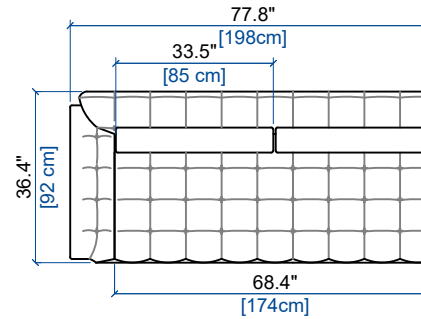

63 BATARD 2.5 PL. ACC. GAUCHE
2.5-SEAT 1-ARM UNIT LEFT ARMREST
BATARD 2.5 PL. APOY. IZQUIERDO

height: 30.7" [78 cm]
seat height: 15.7" [40 cm]
arm width: 9.4" [24 cm]