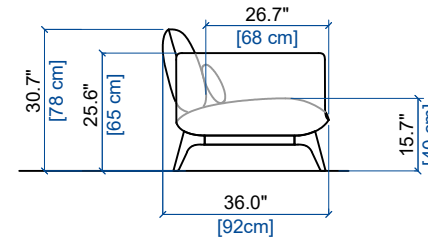

rochebobo
PARIS

GRAND CANAPE 3 PLACES
LARGE 3-SEAT SOFA
GRAN SOFA 3 PLAZAS

height: 30.7" [78 cm]
seat height: 15.7" [40 cm]
arm width: 9.4" [24 cm]

CANAPE 3 PLACES
3-SEAT SOFA
SOFA 3 PLAZAS

height: 30.7" [78 cm]
seat height: 15.7" [40 cm]
arm width: 9.4" [24 cm]

CANAPE 2,5 PLACES
2.5-SEAT SOFA
SOFA 2.5 PLAZAS

height: 30.7" [78 cm]
seat height: 15.7" [40 cm]
arm width: 9.4" [24 cm]

CANAPE 2 PLACES
2-SEAT SOFA
SOFA 2 PLAZAS

height: 30.7" [78 cm]
seat height: 15.7" [40 cm]
arm width: 9.4" [24 cm]

FAUTEUIL
ARMCHAIR
FAUTEUIL

height: 30.7" [78 cm]
seat height: 15.7" [40 cm]
arm width: 9.4" [24 cm]

PARCOURS

design Sacha LAKIC

rochebobois
PARIS

12 CHAISE LONGUE
LOUNGE CHAIR
CHAISE LONGUE

height: 30.7" [78 cm]
seat height: 15.7" [40 cm]

height: 30.7" [78 cm]
seat height: 15.7" [40 cm]
arm width: 9.4" [24 cm]

106 BATARD 3 PL. ACC. DROIT
3-SEAT 1-ARM UNIT RIGHT ARMREST
BATARD 3 PL. APOY. DERECHO

height: 30.7" [78 cm]
seat height: 15.7" [40 cm]
arm width: 9.4" [24 cm]