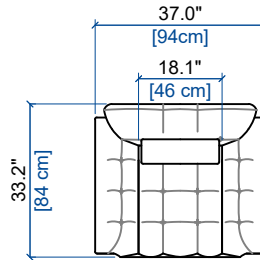

rochebobo
PARIS

GRAND CANAPE 3 PLACES
LARGE 3-SEAT SOFA
GRAN SOFA 3 PLAZAS

height: 30.7" [78 cm]
seat height: 15.7" [40 cm]
arm width: 9.4" [24 cm]

CANAPE 3 PLACES
3-SEAT SOFA
SOFA 3 PLAZAS

height: 30.7" [78 cm]
seat height: 15.7" [40 cm]
arm width: 9.4" [24 cm]

CANAPE 2,5 PLACES
2.5-SEAT SOFA
SOFA 2.5 PLAZAS

height: 30.7" [78 cm]
seat height: 15.7" [40 cm]
arm width: 9.4" [24 cm]

CANAPE 2 PLACES
2-SEAT SOFA
SOFA 2 PLAZAS

height: 30.7" [78 cm]
seat height: 15.7" [40 cm]
arm width: 9.4" [24 cm]

FAUTEUIL
ARMCHAIR
FAUTEUIL

height: 30.7" [78 cm]
seat height: 15.7" [40 cm]
arm width: 9.4" [24 cm]

PARCOURS

design Sacha LAKIC

rochebobois
PARIS

12 CHAISE LONGUE
LOUNGE CHAIR
CHAISE LONGUE

height: 30.7" [78 cm]
seat height: 15.7" [40 cm]

height: 30.7" [78 cm]
seat height: 15.7" [40 cm]
arm width: 9.4" [24 cm]

106 BATARD 3 PL. ACC. DROIT
3-SEAT 1-ARM UNIT RIGHT ARMREST
BATARD 3 PL. APOY. DERECHO

height: 30.7" [78 cm]
seat height: 15.7" [40 cm]
arm width: 9.4" [24 cm]