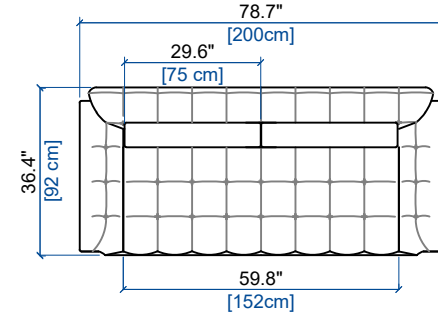

rochebobo
PARIS

GRAND CANAPE 3 PLACES
LARGE 3-SEAT SOFA
GRAN SOFA 3 PLAZAS

height: 30.7" [78 cm]
seat height: 15.7" [40 cm]
arm width: 9.4" [24 cm]

CANAPE 3 PLACES
3-SEAT SOFA
SOFA 3 PLAZAS

height: 30.7" [78 cm]
seat height: 15.7" [40 cm]
arm width: 9.4" [24 cm]

CANAPE 2,5 PLACES
2.5-SEAT SOFA
SOFA 2.5 PLAZAS

height: 30.7" [78 cm]
seat height: 15.7" [40 cm]
arm width: 9.4" [24 cm]

CANAPE 2 PLACES
2-SEAT SOFA
SOFA 2 PLAZAS

height: 30.7" [78 cm]
seat height: 15.7" [40 cm]
arm width: 9.4" [24 cm]