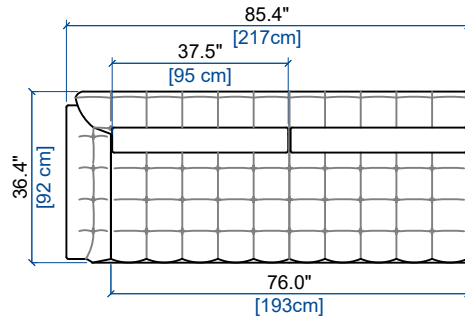

CANAPE 2,5 PLACES
2.5-SEAT SOFA
SOFA 2.5 PLAZAS

height: 30.7" [78 cm]
seat height: 15.7" [40 cm]
arm width: 9.4" [24 cm]

CANAPE 2 PLACES
2-SEAT SOFA
SOFA 2 PLAZAS

height: 30.7" [78 cm]
seat height: 15.7" [40 cm]
arm width: 9.4" [24 cm]

FAUTEUIL
ARMCHAIR
FAUTEUIL

height: 30.7" [78 cm]
seat height: 15.7" [40 cm]
arm width: 9.4" [24 cm]

PARCOURS

design Sacha LAKIC

rochebobois
PARIS

12 CHAISE LONGUE
LOUNGE CHAIR
CHAISE LONGUE

height: 30.7" [78 cm]
seat height: 15.7" [40 cm]

POUF RECTANGULAIRE
RECTANGULAR OTTOMAN
PUF RECTANGULAR

seat height: 15.7" [40 cm]

COUSSIN
CUSHION
COJINO

PARCOURS

design Sacha LAKIC

rochebobois
PARIS

105 BATARD 3 PL. ACC. GAUCHE
3-SEAT 1-ARM UNIT LEFT ARMREST
BATARD 3 PL. APOY. IZQUIERDO

height: 30.7" [78 cm]
seat height: 15.7" [40 cm]
arm width: 9.4" [24 cm]

106 BATARD 3 PL. ACC. DROIT
3-SEAT 1-ARM UNIT RIGHT ARMREST
BATARD 3 PL. APOY. DERECHO

height: 30.7" [78 cm]
seat height: 15.7" [40 cm]
arm width: 9.4" [24 cm]