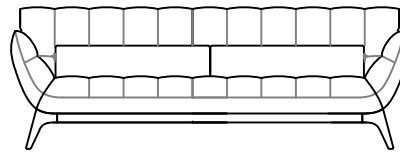

rochebobo
PARIS

GRAND CANAPE 3 PLACES
LARGE 3-SEAT SOFA
GRAN SOFA 3 PLAZAS

height: 30.7" [78 cm]
seat height: 15.7" [40 cm]
arm width: 9.4" [24 cm]

CANAPE 3 PLACES
3-SEAT SOFA
SOFA 3 PLAZAS

height: 30.7" [78 cm]
seat height: 15.7" [40 cm]
arm width: 9.4" [24 cm]