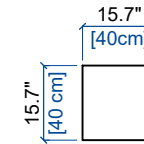

COUSSIN
CUSHION
COJINO