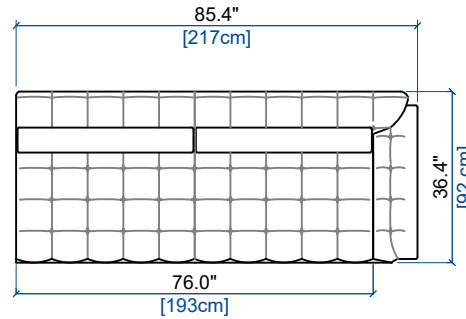

CANAPE 2,5 PLACES
2.5-SEAT SOFA
SOFA 2.5 PLAZAS

height: 30.7" [78 cm]
seat height: 15.7" [40 cm]
arm width: 9.4" [24 cm]

CANAPE 2 PLACES
2-SEAT SOFA
SOFA 2 PLAZAS

height: 30.7" [78 cm]
seat height: 15.7" [40 cm]
arm width: 9.4" [24 cm]

FAUTEUIL
ARMCHAIR
FAUTEUIL

height: 30.7" [78 cm]
seat height: 15.7" [40 cm]
arm width: 9.4" [24 cm]

PARCOURS

design Sacha LAKIC

rochebobois
PARIS

12 CHAISE LONGUE
LOUNGE CHAIR
CHAISE LONGUE

height: 30.7" [78 cm]
seat height: 15.7" [40 cm]

POUF RECTANGULAIRE
RECTANGULAR OTTOMAN
PUF RECTANGULAR

seat height: 15.7" [40 cm]

COUSSIN
CUSHION
COJINO

PARCOURS

design Sacha LAKIC

rochebobois
PARIS

105 BATARD 3 PL. ACC. GAUCHE
3-SEAT 1-ARM UNIT LEFT ARMREST
BATARD 3 PL. APOY. IZQUIERDO

height: 30.7" [78 cm]
seat height: 15.7" [40 cm]
arm width: 9.4" [24 cm]

106 BATARD 3 PL. ACC. DROIT
3-SEAT 1-ARM UNIT RIGHT ARMREST
BATARD 3 PL. APOY. DERECHO

height: 30.7" [78 cm]
seat height: 15.7" [40 cm]
arm width: 9.4" [24 cm]