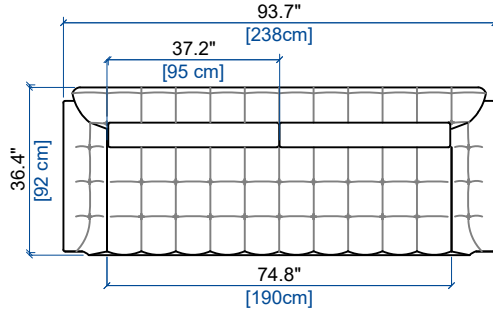

rochebobo
PARIS

GRAND CANAPE 3 PLACES
LARGE 3-SEAT SOFA
GRAN SOFA 3 PLAZAS

height: 30.7" [78 cm]
seat height: 15.7" [40 cm]
arm width: 9.4" [24 cm]

CANAPE 3 PLACES
3-SEAT SOFA
SOFA 3 PLAZAS

height: 30.7" [78 cm]
seat height: 15.7" [40 cm]
arm width: 9.4" [24 cm]

CANAPE 2,5 PLACES
2.5-SEAT SOFA
SOFA 2.5 PLAZAS

height: 30.7" [78 cm]
seat height: 15.7" [40 cm]
arm width: 9.4" [24 cm]

CANAPE 2 PLACES
2-SEAT SOFA
SOFA 2 PLAZAS

height: 30.7" [78 cm]
seat height: 15.7" [40 cm]
arm width: 9.4" [24 cm]