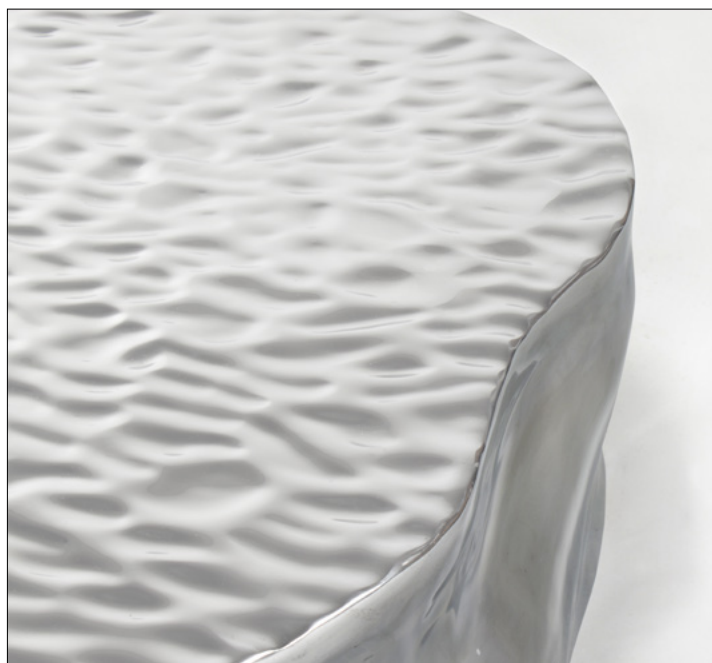

Collection SILVER TREE BOSSA

rocheboboïs
PARIS

design Wood&Cane